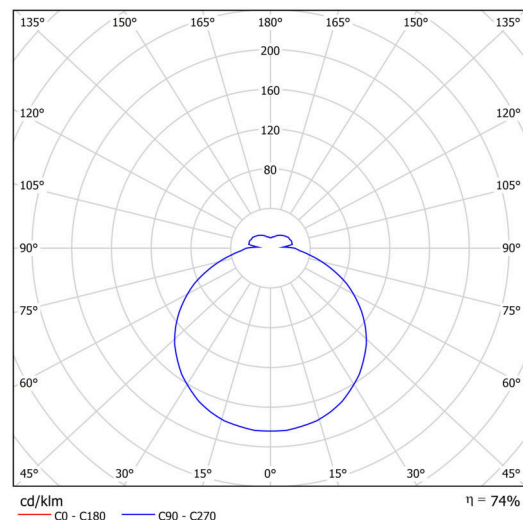

Luminous

Lum. flux of luminaire	1500 lm
Lum. flux of light source	2080 lm
Luminaire efficacy	115 lm/W
Temperature	4000 K
Rated life time LED L80/B10	100000 hours
CRI	Ra80
MacAdam	3
Blue light hazard	Risk group 0