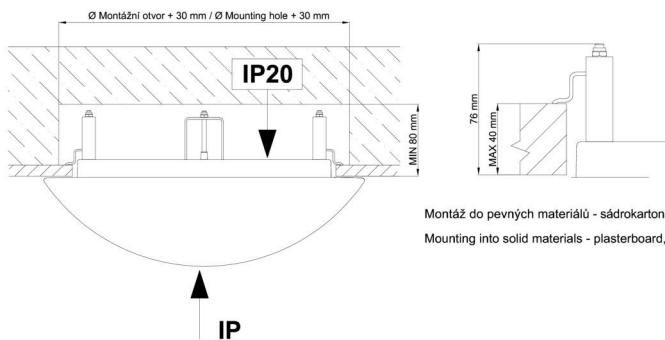

Technical

Types of luminaires	Emergency combined + sensor
Mounting type	semi-recessed
Base material	steel
Shade material	opal polycarbonate
Base color	white Ral9003
Shade color	white
Holding the shade	folding system
Mounting location	ceiling/wall
Width	300 mm
Length	300 mm
Height	60 mm
Diameter	ø 300 mm
mounting holes (diameter)	none
Cable entrance	2xø16mm
Energy Class	D
Impact strength	IK10
Operating temperature	from -20°C to +30°C

**The warranty for the batteries is valid for 12 months from the date of purchase.*

Installation dimensions:

Svítlidlo nesmí být z horní strany zakryto izolací.
Luminaire must not be covered with insulating matting.

Rozměry dutiny pro vestavné svítlidlo [mm]:
Dimensions of cavity for recessed luminaire [mm]:

Additional assortment:

Lampshade

Product code	Name	Color	Description	Picture	Drawing
20520	PC22	white	příslušenství		