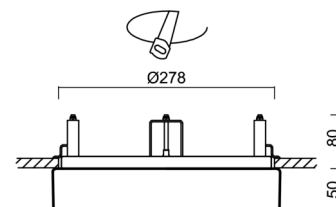

Technical

Types of luminaires	Emergency combined + sensor
Mounting type	semi-recessed
Base material	steel
Shade material	opal polycarbonate
Base color	white Ral9003
Shade color	white
Holding the shade	folding system
Mounting location	ceiling/wall
Width	300 mm
Length	300 mm
Height	60 mm
Diameter	ø 300 mm
mounting holes (diameter)	none
Cable entrance	2xø16mm
Energy Class	D
Impact strength	IK10
Operating temperature	from -20°C to +30°C