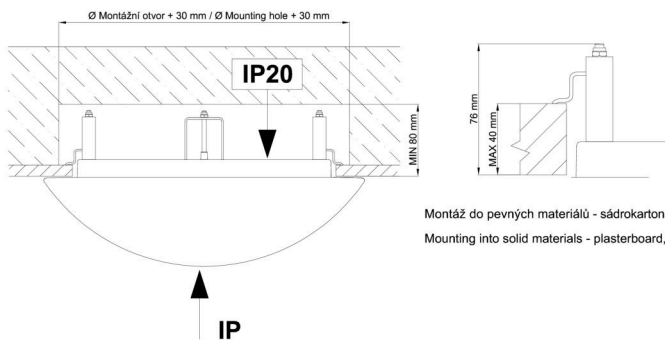

Technical

Types of luminaires	Emergency combined + sensor
Mounting type	semi-recessed
Base material	steel
Shade material	opal polycarbonate
Base color	white Ral9003
Shade color	white
Holding the shade	folding system
Mounting location	ceiling/wall
Width	300 mm
Length	300 mm
Height	60 mm
Diameter	ø 300 mm
mounting holes (diameter)	none
Installation wire (diameter)	2xØ16mm
Energy Class	D
Impact strength	IK10
Operating temperature	from -20°C to +30°C

**The warranty for the batteries is valid for 12 months from the date of purchase.*

Installation dimensions:

Svítlidlo nesmí být z horní strany zakryto izolací.
Luminaire must not be covered with insulating matting.

Rozměry dutiny pro vestavné svítlidlo [mm]:
Dimensions of cavity for recessed luminaire [mm]:

Additional assortment:

Lampshade

Product code	Name	Color	Description	Picture	Drawing
20520	PC22	white		