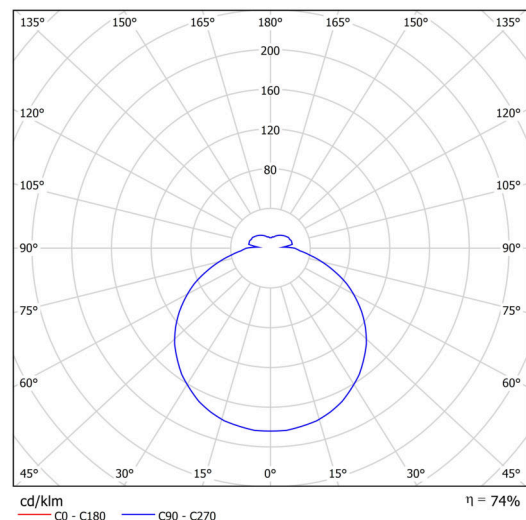

Luminous

Lum. flux of luminaire	2080 lm
Lum. flux of light source	2810 lm
Lum. flux of light source in emergency mode	150 lm
Luminaire efficacy	115 lm/W
Temperature	4000 K
Rated life time LED L80/B10	100000 hours
CRI	Ra80