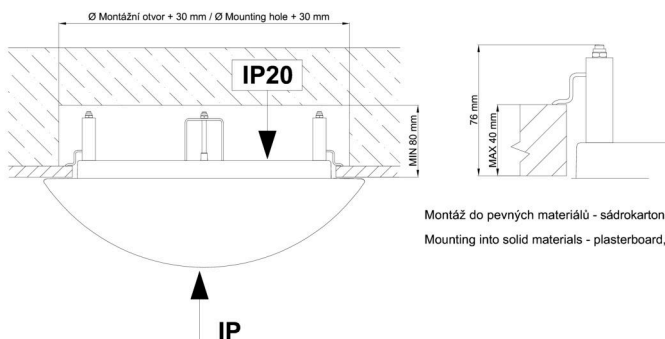

Technical

Types of luminaires	Emergency combined
Mounting type	semi-recessed
Base material	steel
Shade material	opal polycarbonate
Base color	white Ra9003
Shade color	white
Holding the shade	folding system
Mounting location	ceiling/wall
Width	300 mm
Length	300 mm
Height	60 mm
Diameter	ø 300 mm
mounting holes (diameter)	none
Installation wire (diameter)	2xØ16mm
Energy Class	D
Impact strength	IK10
Operating temperature	from 0°C to +30°C

Rozměry dutiny pro vestavné svítidlo [mm]:
Dimensions of cavity for recessed luminaire [mm]:

Montáž do pevných materiálů - sádkarton, dřevo.
Mounting into solid materials - plasterboard, wood.

Additional assortment: