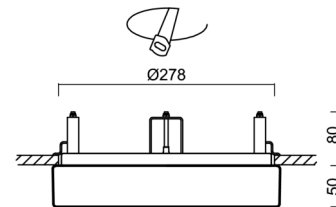

Technical

Types of luminaires	Emergency combined
Mounting type	semi-recessed
Base material	steel
Shade material	opal polycarbonate
Base color	white Ra9003
Shade color	white
Holding the shade	folding system
Mounting location	ceiling/wall
Width	300 mm
Length	300 mm
Height	60 mm
Diameter	ø 300 mm
mounting holes (diameter)	none
Installation wire (diameter)	2xØ16mm
Energy Class	D
Impact strength	IK10
Operating temperature	from 0°C to +30°C