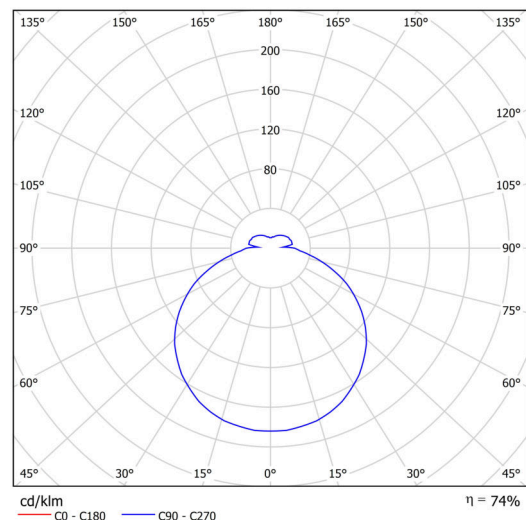

Luminous

Lum. flux of luminaire	2080 lm
Lum. flux of light source	2810 lm
Lum. flux of light source in emergency mode	150 lm
Luminaire efficacy	115 lm/W
Temperature	4000 K
Rated life time LED L80/B10	100000 hours
CRI	Ra80
MacAdam	3
Blue light hazard	Risk group 0