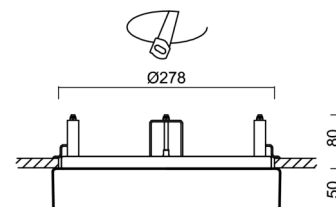

Technical

Types of luminaires	Emergency combined + sensor
Mounting type	semi-recessed
Base material	steel
Shade material	opal polycarbonate
Base color	white Ral9003
Shade color	white
Holding the shade	folding system
Mounting location	ceiling/wall
Width	300 mm
Length	300 mm
Height	60 mm
Diameter	ø 300 mm
mounting holes (diameter)	none
Installation wire (diameter)	2xØ16mm
Energy Class	D
Impact strength	IK10
Operating temperature	from -20°C to +30°C

Rozměry dutiny pro vestavné svítidlo [mm]:
Dimensions of cavity for recessed luminaire [mm]:

Montáž do pevných materiálů - sádkarton, dřevo.
Mounting into solid materials - plasterboard, wood.

Additional assortment: