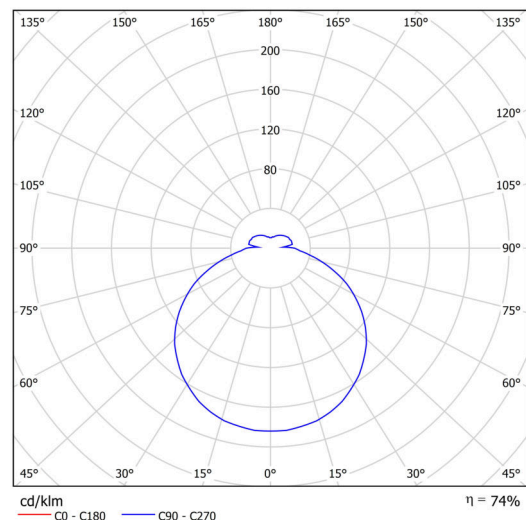

Luminous

Lum. flux of luminaire	1540 lm
Lum. flux of light source	2080 lm
Lum. flux of light source in emergency mode	150 lm
Luminaire efficacy	118 lm/W
Temperature	4000 K
Rated life time LED L80/B10	100000 hours
CRI	Ra80
MacAdam	3