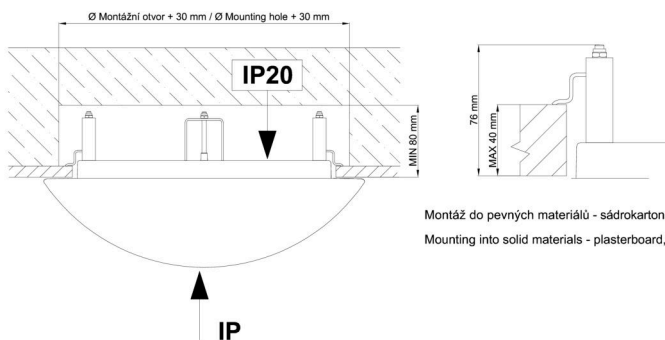

Technical

Types of luminaires	Emergency combined + sensor
Mounting type	semi-recessed
Base material	steel
Shade material	opal polycarbonate
Base color	white Ral9003
Shade color	white
Holding the shade	folding system
Mounting location	ceiling/wall
Width	300 mm
Length	300 mm
Height	60 mm
Diameter	ø 300 mm
mounting holes (diameter)	none
Installation wire (diameter)	2xØ16mm
Energy Class	D
Impact strength	IK10
Operating temperature	from -20°C to +30°C

TECHNICAL SHEET

Blue light hazard	Risk group 0
-------------------	--------------

Eulum data for calculation programs are available at www.osmont.cz.

Logistic

EAN	8591728075057
Weight NTTO	1.75 Kg
Weight BTTO	1.95 Kg
Number of cartons	1 pcs
Package volume	0.017 m ³
Package 1 width	0.31 m
Package 1 length	0.31 m
Package 1 height	0.18 m
Warranty*	60 months

*The warranty for the batteries is valid for 12 months from the date of purchase.

Installation dimensions:

Svítlidlo nesmí být z horní strany zakryto izolací.
Luminaire must not be covered with insulating matting.

Rozměry dutiny pro vestavné svítidlo [mm]:
Dimensions of cavity for recessed luminaire [mm]:

Montáž do pevných materiálů - sádkarton, dřevo.
Mounting into solid materials - plasterboard, wood.

Additional assortment: