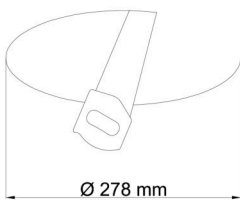

Installation dimensions: