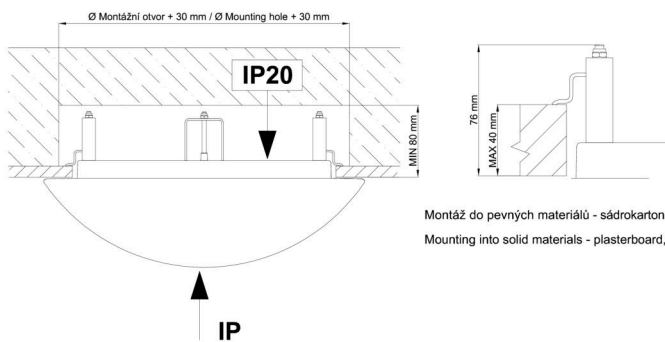

Technical

| | |
|------------------------------|---------------------|
| Types of luminaires | Dimmable |
| Mounting type | semi-recessed |
| Base material | steel |
| Shade material | opal polycarbonate |
| Base color | white Ra9003 |
| Shade color | white |
| Holding the shade | folding system |
| Mounting location | ceiling/wall |
| Width | 300 mm |
| Length | 300 mm |
| Height | 60 mm |
| Diameter | ø 300 mm |
| mounting holes (diameter) | none |
| Installation wire (diameter) | 2xØ16mm |
| Energy Class | D |
| Impact strength | IK10 |
| Operating temperature | from -20°C to +30°C |

*The warranty for the batteries is valid for 12 months from the date of purchase.

Installation dimensions:

Svítlidlo nesmí být z horní strany zakryto izolací.
Luminaire must not be covered with insulating matting.

Rozměry dutiny pro vestavné svítidlo [mm]:
Dimensions of cavity for recessed luminaire [mm]:

Additional assortment:

Lampshade

| Product code | Name | Color | Description | Picture | Drawing |
|--------------|------|-------|-------------|--|---------|
| 20520 | PC22 | white | |  | |