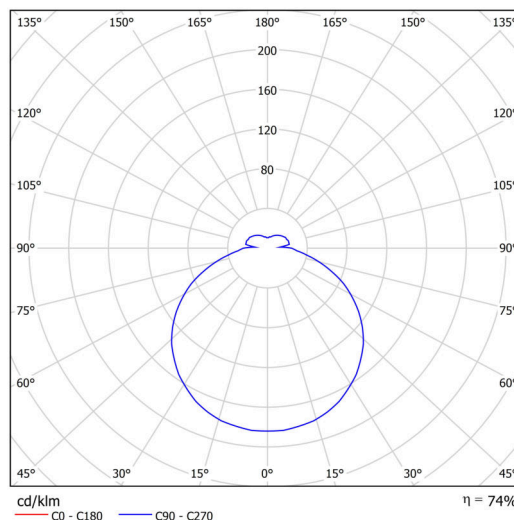

Luminous

Lum. flux of luminaire	2080 lm
Lum. flux of light source	2810 lm
Luminaire efficacy	115 lm/W
Temperature	4000 K
Rated life time LED L80/B10	100000 hours
CRI	Ra80
MacAdam	3
Blue light hazard	Risk group 0