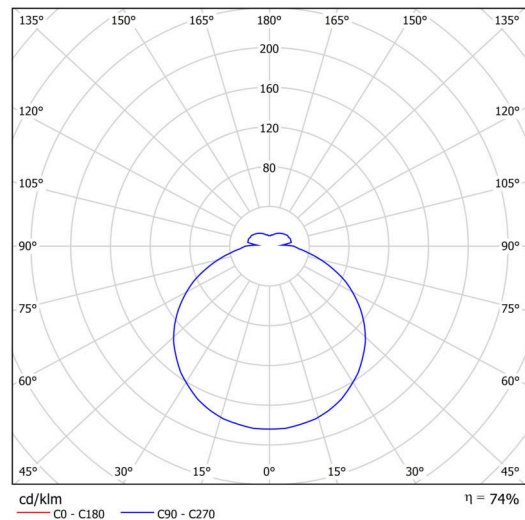

Luminous

Lum. flux of luminaire	2080 lm
Lum. flux of light source	2810 lm
Luminaire efficacy	115 lm/W
Temperature	4000 K
Rated life time LED L80/B10	100000 hours
CRI	Ra80
MacAdam	3
Blue light hazard	Risk group 0