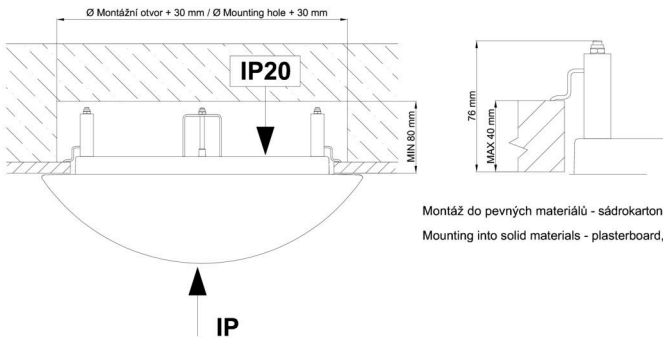

## Technical

Types of luminaires	Classic on/off
Mounting type	semi-recessed
Base material	steel
Shade material	opal polycarbonate
Base color	white Ra9003
Shade color	white
Holding the shade	folding system
Mounting location	ceiling/wall
Width	300 mm
Length	300 mm
Height	60 mm
Diameter	ø 300 mm
mounting holes (diameter)	none
Installation wire (diameter)	2xØ16mm
Energy Class	D
Impact strength	IK10
Operating temperature	from -20°C to +30°C

Eulum data for calculation programs are available at [www.osmont.cz](http://www.osmont.cz).

Logistic

EAN	8591728074982
Weight NTTO	1.15 Kg
Weight BTTO	1.35 Kg
Number of cartons	1 pcs
Package volume	0.017 m <sup>3</sup>
Package 1 width	0.31 m
Package 1 length	0.31 m
Package 1 height	0.18 m
Warranty*	60 months

\*The warranty for the batteries is valid for 12 months from the date of purchase.

Installation dimensions:

Svítlidlo nesmí být z horní strany zakryto izolací.  
Luminaire must not be covered with insulating matting.

Rozměry dutiny pro vestavné svítidlo [mm]:  
Dimensions of cavity for recessed luminaire [mm]:

Montáž do pevných materiálů - sádkartón, dřevo.  
Mounting into solid materials - plasterboard, wood.