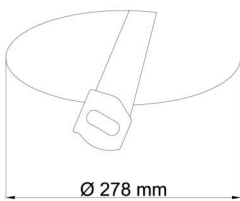

Logistic

EAN	8591728074982
Weight NTTO	1.15 Kg
Weight BTTO	1.35 Kg
Number of cartons	1 pcs
Package volume	0.017 m³
Package 1 width	0.31 m
Package 1 length	0.31 m
Package 1 height	0.18 m
Warranty*	60 months

*The warranty for the batteries is valid for 12 months from the date of purchase.

Installation dimensions: