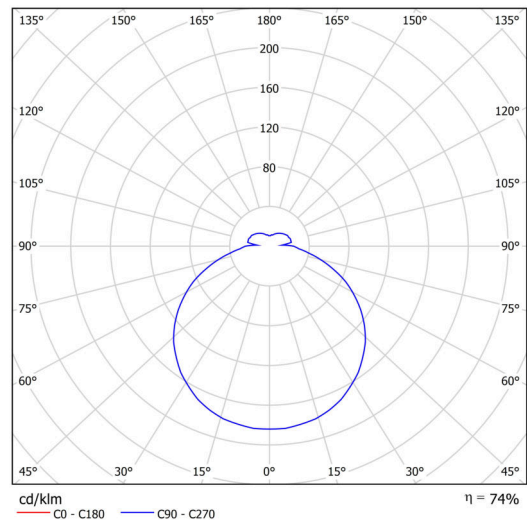

Luminous

Lum. flux of luminaire	1540 lm
Lum. flux of light source	2080 lm
Luminaire efficacy	118 lm/W
Temperature	4000 K
Rated life time LED L80/B10	100000 hours
CRI	Ra80
MacAdam	3
Blue light hazard	Risk group 0