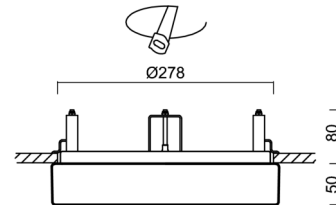

## Technical

Types of luminaires	Classic on/off
Mounting type	semi-recessed
Base material	steel
Shade material	opal polycarbonate
Base color	white Ra9003
Shade color	white
Holding the shade	folding system
Mounting location	ceiling/wall
Width	300 mm
Length	300 mm
Height	60 mm
Diameter	ø 300 mm
mounting holes (diameter)	none
Installation wire (diameter)	2xØ16mm
Energy Class	D
Impact strength	IK10
Operating temperature	from -20°C to +30°C