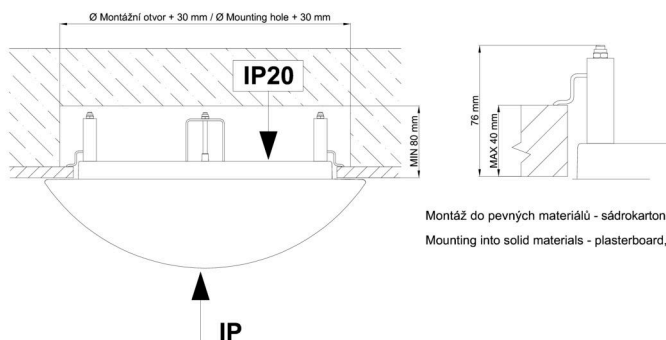

Technical

Types of luminaires	Emergency combined
Mounting type	semi-recessed
Base material	steel
Shade material	opal polymethyl methacrylate
Base color	white Ra9003
Shade color	white
Holding the shade	folding system
Mounting location	ceiling/wall
Width	300 mm
Length	300 mm
Height	60 mm
Diameter	ø 300 mm
mounting holes (diameter)	none
Installation wire (diameter)	2xØ16mm
Energy Class	D
Impact strength	IK04
Operating temperature	from 0°C to +30°C

TECHNICAL SHEET

Eulum data for calculation programs are available at
www.osmont.cz.

Logistic

EAN	8591728074708
Weight NTTO	1.55 Kg
Weight BTTO	1.75 Kg
Number of cartons	1 pcs
Package volume	0.017 m ³
Package 1 width	0.31 m
Package 1 length	0.31 m
Package 1 height	0.18 m
Warranty*	60 months

*The warranty for the batteries is valid for 12 months from the date of purchase.

Installation dimensions:

Svítlidlo nesmí být z horní strany zakryto izolací.
Luminaire must not be covered with insulating matting.

Rozměry dutiny pro vestavné svítidlo [mm]:
Dimensions of cavity for recessed luminaire [mm]:

Montáž do pevných materiálů - sádkarton, dřevo.
Mounting into solid materials - plasterboard, wood.

Additional assortment: