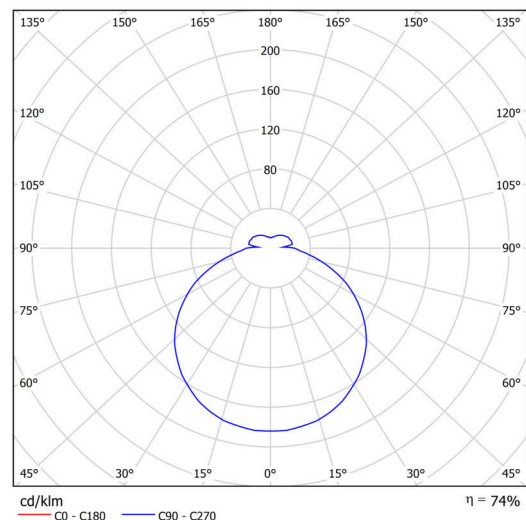

Luminous

Lum. flux of luminaire	1440 lm
Lum. flux of light source	2000 lm
Lum. flux of light source in emergency mode	150 lm
Luminaire efficacy	110 lm/W
Temperature	3000 K
Rated life time LED L80/B10	100000 hours
CRI	Ra80
MacAdam	3
Blue light hazard	Risk group 0