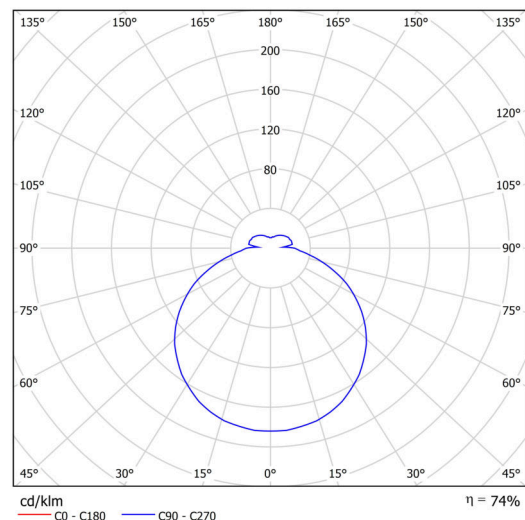

Luminous

Lum. flux of luminaire	1940 lm
Lum. flux of light source	2690 lm
Luminaire efficacy	107 lm/W
Temperature	3000 K
Rated life time LED L80/B10	100000 hours
CRI	Ra80
MacAdam	3
Blue light hazard	Risk group 0