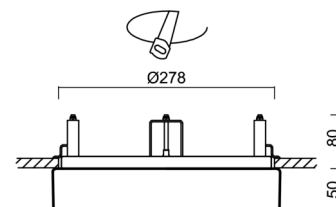

Technical

Types of luminaires	Dimmable
Mounting type	semi-recessed
Base material	steel
Shade material	opal polymethyl methacrylate
Base color	white Ra9003
Shade color	white
Holding the shade	folding system
Mounting location	ceiling/wall
Width	300 mm
Length	300 mm
Height	60 mm
Diameter	ø 300 mm
mounting holes (diameter)	none
Installation wire (diameter)	2xØ16mm
Energy Class	D
Impact strength	IK04
Operating temperature	from -20°C to +30°C

Eulum data for calculation programs are available at www.osmont.cz.

Logistic

EAN	8591728074692
Weight NTTO	1.35 Kg
Weight BTTO	1.55 Kg
Number of cartons	1 pcs
Package volume	0.017 m ³
Package 1 width	0.31 m
Package 1 length	0.31 m
Package 1 height	0.18 m
Warranty*	60 months

Rozměry dutiny pro vestavné svítidlo [mm]:
Dimensions of cavity for recessed luminaire [mm]:

Montáž do pevných materiálů - sádkartón, dřevo.
Mounting into solid materials - plasterboard, wood.

Additional assortment: