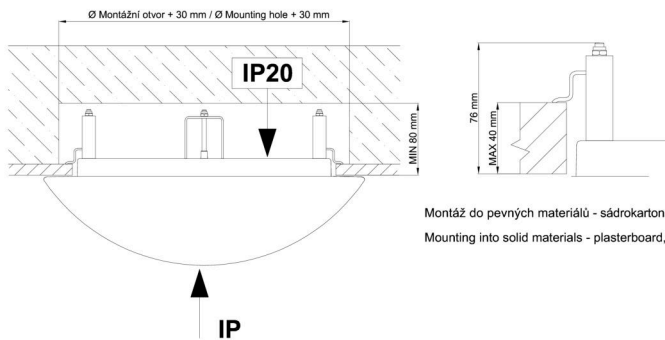

Technical

Types of luminaires	Dimmable
Mounting type	semi-recessed
Base material	steel
Shade material	opal polymethyl methacrylate
Base color	white Ra9003
Shade color	white
Holding the shade	folding system
Mounting location	ceiling/wall
Width	300 mm
Length	300 mm
Height	60 mm
Diameter	ø 300 mm
mounting holes (diameter)	none
Installation wire (diameter)	2xØ16mm
Energy Class	D
Impact strength	IK04
Operating temperature	from -20°C to +30°C

Rozměry dutiny pro vestavné svítidlo [mm]:
Dimensions of cavity for recessed luminaire [mm]:

Montáž do pevných materiálů - sádkartón, dřevo.
Mounting into solid materials - plasterboard, wood.

Additional assortment: