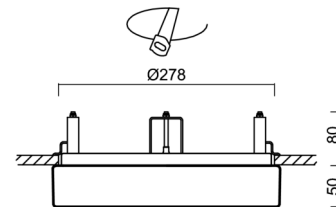

## Technical

Types of luminaires	Dimmable
Mounting type	semi-recessed
Base material	steel
Shade material	opal polymethyl methacrylate
Base color	white Ra9003
Shade color	white
Holding the shade	folding system
Mounting location	ceiling/wall
Width	300 mm
Length	300 mm
Height	60 mm
Diameter	ø 300 mm
mounting holes (diameter)	none
Installation wire (diameter)	2xØ16mm
Energy Class	D
Impact strength	IK04
Operating temperature	from -20°C to +30°C