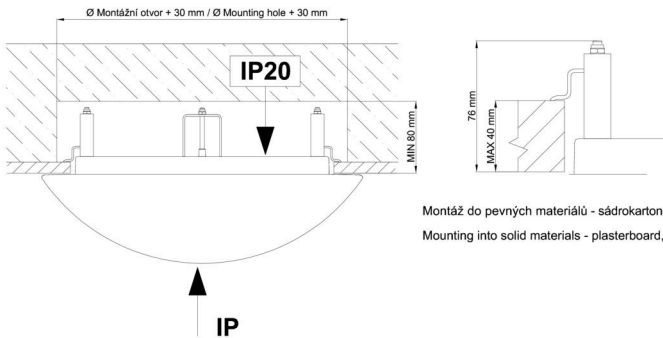

## Technical

Types of luminaires	Dimmable
Mounting type	semi-recessed
Base material	steel
Shade material	opal polymethyl methacrylate
Base color	white Ra9003
Shade color	white
Holding the shade	folding system
Mounting location	ceiling/wall
Width	300 mm
Length	300 mm
Height	60 mm
Diameter	ø 300 mm
mounting holes (diameter)	none
Installation wire (diameter)	2xØ16mm
Energy Class	D
Impact strength	IK04
Operating temperature	from -20°C to +30°C

Eulum data for calculation programs are available at [www.osmont.cz](http://www.osmont.cz).

Logistic

EAN	8591728074661
Weight NTTO	1.35 Kg
Weight BTTO	1.55 Kg
Number of cartons	1 pcs
Package volume	0.017 m <sup>3</sup>
Package 1 width	0.31 m
Package 1 length	0.31 m
Package 1 height	0.18 m
Warranty*	60 months

\*The warranty for the batteries is valid for 12 months from the date of purchase.

Installation dimensions:

Svítlidlo nesmí být z horní strany zakryto izolací.  
Luminaire must not be covered with insulating matting.

Rozměry dutiny pro vestavné svítidlo [mm]:  
Dimensions of cavity for recessed luminaire [mm]:

Montáž do pevných materiálů - sádkarton, dřevo.  
Mounting into solid materials - plasterboard, wood.

Additional assortment: