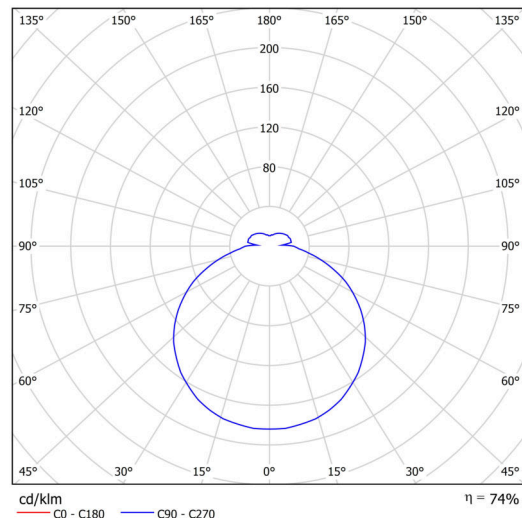

Luminous

Lum. flux of luminaire	1440 lm
Lum. flux of light source	2000 lm
Luminaire efficacy	110 lm/W
Temperature	3000 K
Rated life time LED L80/B10	100000 hours
CRI	Ra80
MacAdam	3
Blue light hazard	Risk group 0