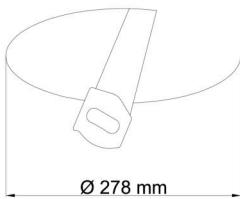

Logistic

EAN	8591728074661
Weight NTTO	1.35 Kg
Weight BTTO	1.55 Kg
Number of cartons	1 pcs
Package volume	0.017 m³
Package 1 width	0.31 m
Package 1 length	0.31 m
Package 1 height	0.18 m
Warranty*	60 months

*The warranty for the batteries is valid for 12 months from the date of purchase.

Installation dimensions: