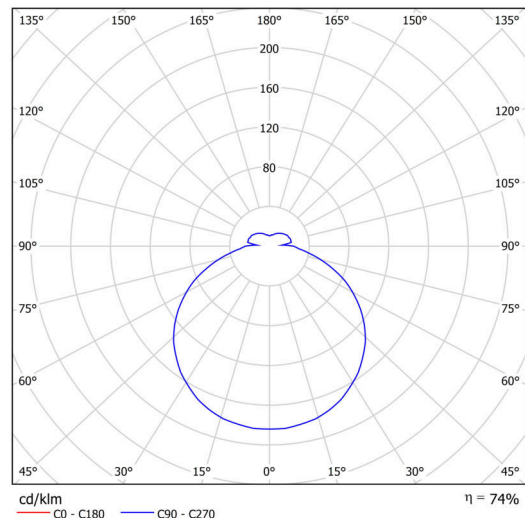

Luminous

Lum. flux of luminaire	1440 lm
Lum. flux of light source	2000 lm
Luminaire efficacy	110 lm/W
Temperature	3000 K
Rated life time LED L80/B10	100000 hours
CRI	Ra80
MacAdam	3
Blue light hazard	Risk group 0