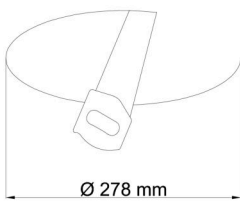

Logistic

EAN	8591728074654
Weight NTTO	1.35 Kg
Weight BTTO	1.55 Kg
Number of cartons	1 pcs
Package volume	0.017 m³
Package 1 width	0.31 m
Package 1 length	0.31 m
Package 1 height	0.18 m
Warranty*	60 months

*The warranty for the batteries is valid for 12 months from the date of purchase.

Installation dimensions: