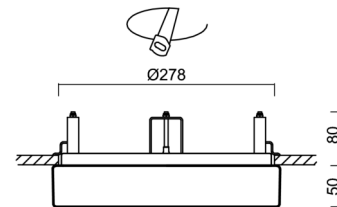

## Technical

Types of luminaires	Sensor
Mounting type	semi-recessed
Base material	steel
Shade material	opal polymethyl methacrylate
Base color	white Ra9003
Shade color	white
Holding the shade	folding system
Mounting location	ceiling/wall
Width	300 mm
Length	300 mm
Height	60 mm
Diameter	ø 300 mm
mounting holes (diameter)	none
Installation wire (diameter)	2xØ16mm
Energy Class	D
Impact strength	IK04
Operating temperature	from -20°C to +30°C

Eulum data for calculation programs are available at [www.osmont.cz](http://www.osmont.cz).

Logistic

EAN	8591728074654
Weight NTTO	1.35 Kg
Weight BTTO	1.55 Kg
Number of cartons	1 pcs
Package volume	0.017 m <sup>3</sup>
Package 1 width	0.31 m
Package 1 length	0.31 m
Package 1 height	0.18 m
Warranty*	60 months