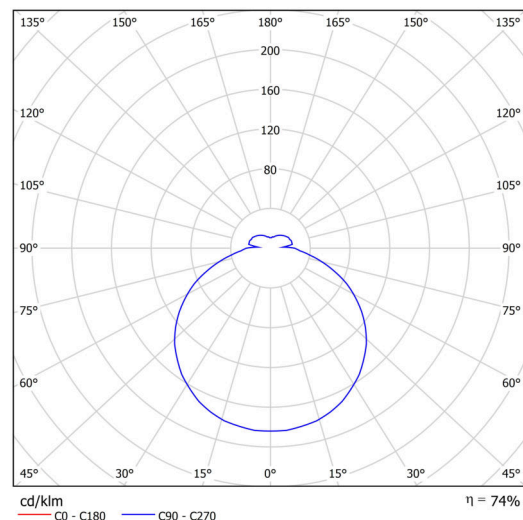

Luminous

Lum. flux of luminaire	1440 lm
Lum. flux of light source	2000 lm
Luminaire efficacy	110 lm/W
Temperature	3000 K
Rated life time LED L80/B10	100000 hours
CRI	Ra80
MacAdam	3
Blue light hazard	Risk group 0