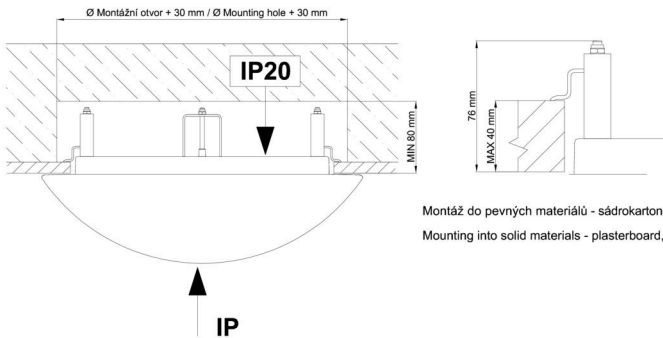

Types of luminaires	Classic on/off
Mounting type	semi-recessed
Base material	steel
Shade material	opal polymethyl methacrylate
Base color	white Ra9003
Shade color	white
Holding the shade	folding system
Mounting location	ceiling/wall
Width	300 mm
Length	300 mm
Height	60 mm
Diameter	ø 300 mm
mounting holes (diameter)	none
Installation wire (diameter)	2xØ16mm
Energy Class	D
Impact strength	IK04
Operating temperature	from -20°C to +30°C

*The warranty for the batteries is valid for 12 months from the date of purchase.

Installation dimensions:

Svítlidlo nesmí být z horní strany zakryto izolací.
Luminaire must not be covered with insulating matting.

Rozměry dutiny pro vestavné svítidlo [mm]:
Dimensions of cavity for recessed luminaire [mm]:

Montáž do pevných materiálů - sádkartón, dřevo.
Mounting into solid materials - plasterboard, wood.

Additional assortment: