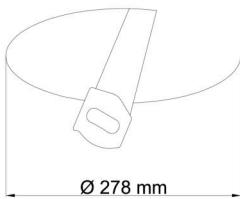

Logistic

EAN	8591728074647
Weight NTTO	1.15 Kg
Weight BTTO	1.35 Kg
Number of cartons	1 pcs
Package volume	0.017 m³
Package 1 width	0.31 m
Package 1 length	0.31 m
Package 1 height	0.18 m
Warranty*	60 months

*The warranty for the batteries is valid for 12 months from the date of purchase.

Installation dimensions: