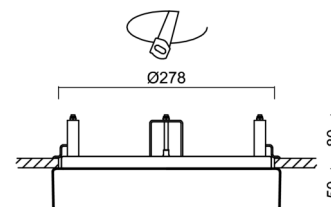

Types of luminaires	Classic on/off
Mounting type	semi-recessed
Base material	steel
Shade material	opal polymethyl methacrylate
Base color	white Ra9003
Shade color	white
Holding the shade	folding system
Mounting location	ceiling/wall
Width	300 mm
Length	300 mm
Height	60 mm
Diameter	ø 300 mm
mounting holes (diameter)	none
Installation wire (diameter)	2xØ16mm
Energy Class	D
Impact strength	IK04
Operating temperature	from -20°C to +30°C

Rozměry dutiny pro vestavné svítidlo [mm]:
Dimensions of cavity for recessed luminaire [mm]:

Montáž do pevných materiálů - sádkartón, dřevo.
Mounting into solid materials - plasterboard, wood.

Additional assortment: