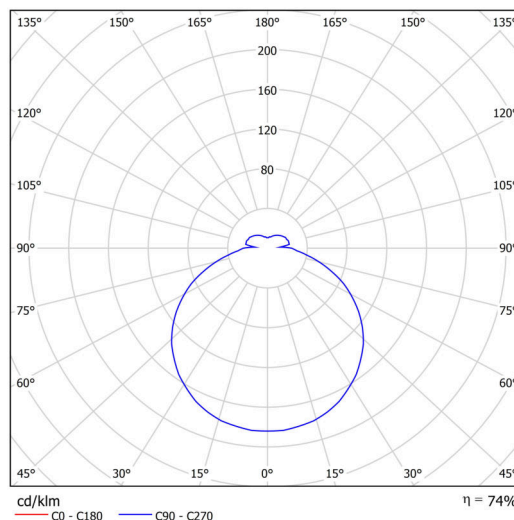

Luminous

Lum. flux of luminaire	1480 lm
Lum. flux of light source	2000 lm
Lum. flux of light source in emergency mode	150 lm
Luminaire efficacy	113 lm/W
Temperature	3000 K
Rated life time LED L80/B10	100000 hours
CRI	Ra80
MacAdam	3
Blue light hazard	Risk group 0