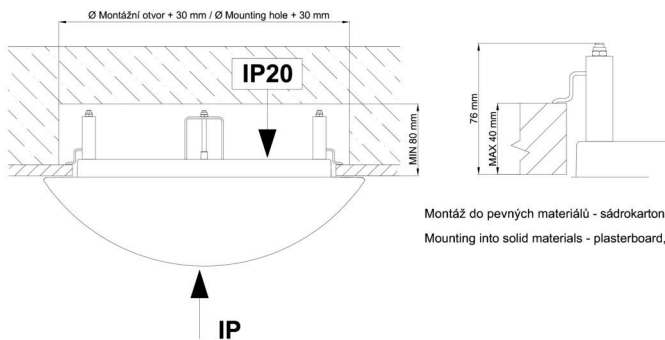

Technical

Types of luminaires	Emergency combined
Mounting type	semi-recessed
Base material	steel
Shade material	opal polycarbonate
Base color	white Ra9003
Shade color	white
Holding the shade	folding system
Mounting location	ceiling/wall
Width	300 mm
Length	300 mm
Height	60 mm
Diameter	ø 300 mm
mounting holes (diameter)	none
Installation wire (diameter)	2xØ16mm
Energy Class	D
Impact strength	IK10
Operating temperature	from 0°C to +30°C

TECHNICAL SHEET

Eulum data for calculation programs are available at www.osmont.cz.

Logistic

EAN	8591728074609
Weight NTTO	1.55 Kg
Weight BTTO	1.75 Kg
Number of cartons	1 pcs
Package volume	0.017 m ³
Package 1 width	0.31 m
Package 1 length	0.31 m
Package 1 height	0.18 m
Warranty*	60 months

*The warranty for the batteries is valid for 12 months from the date of purchase.

Installation dimensions:

Svítlidlo nesmí být z horní strany zakryto izolací.
Luminaire must not be covered with insulating matting.

Rozměry dutiny pro vestavné svítidlo [mm]:
Dimensions of cavity for recessed luminaire [mm]:

Montáž do pevných materiálů - sádkartón, dřevo.
Mounting into solid materials - plasterboard, wood.

Additional assortment: