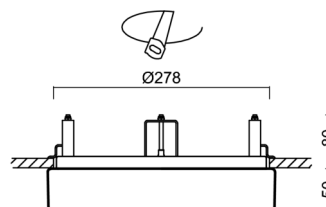

Technical

Types of luminaires	Emergency combined
Mounting type	semi-recessed
Base material	steel
Shade material	opal polycarbonate
Base color	white Ra9003
Shade color	white
Holding the shade	folding system
Mounting location	ceiling/wall
Width	300 mm
Length	300 mm
Height	60 mm
Diameter	ø 300 mm
mounting holes (diameter)	none
Installation wire (diameter)	2xØ16mm
Energy Class	D
Impact strength	IK10
Operating temperature	from 0°C to +30°C

TECHNICAL SHEET

Eulum data for calculation programs are available at www.osmont.cz.

Logistic

EAN	8591728074609
Weight NTTO	1.55 Kg
Weight BTTO	1.75 Kg
Number of cartons	1 pcs
Package volume	0.017 m ³
Package 1 width	0.31 m
Package 1 length	0.31 m
Package 1 height	0.18 m
Warranty*	60 months

Rozměry dutiny pro vestavné svítidlo [mm]:
Dimensions of cavity for recessed luminaire [mm]:

Montáž do pevných materiálů - sádkartón, dřevo.
Mounting into solid materials - plasterboard, wood.

Additional assortment: