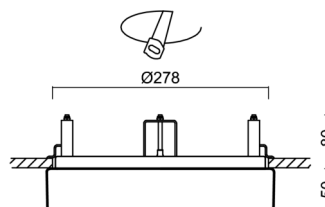

## Technical

Types of luminaires	Dimmable
Mounting type	semi-recessed
Base material	steel
Shade material	opal polycarbonate
Base color	white Ra9003
Shade color	white
Holding the shade	folding system
Mounting location	ceiling/wall
Width	300 mm
Length	300 mm
Height	60 mm
Diameter	ø 300 mm
mounting holes (diameter)	none
Cable entrance	2xø16mm
Energy Class	D
Impact strength	IK10
Operating temperature	from -20°C to +30°C