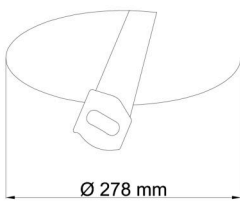

## Technical

Types of luminaires	Dimmable
Mounting type	semi-recessed
Base material	steel
Shade material	opal polycarbonate
Base color	white Ra9003
Shade color	white
Holding the shade	folding system
Mounting location	ceiling/wall
Width	300 mm
Length	300 mm
Height	60 mm
Diameter	ø 300 mm
mounting holes (diameter)	none
Cable entrance	2xø16mm
Energy Class	D
Impact strength	IK10
Operating temperature	from -20°C to +30°C

Eulum data for calculation programs are available at [www.osmont.cz](http://www.osmont.cz).

Logistic

EAN	8591728074562
Weight NTTO	1.35 Kg
Weight BTTO	1.55 Kg
Number of cartons	1 pcs
Package volume	0.017 m <sup>3</sup>
Package 1 width	0.31 m
Package 1 length	0.31 m
Package 1 height	0.18 m
Warranty*	60 months

Rozměry dutiny pro vestavné svítidlo [mm]:  
Dimensions of cavity for recessed luminaire [mm]:

Montáž do pevných materiálů - sádkartón, dřevo.  
Mounting into solid materials - plasterboard, wood.