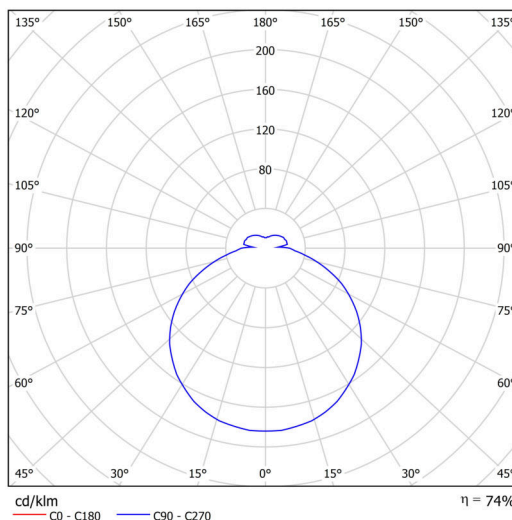

Luminous

Lum. flux of luminaire	1480 lm
Lum. flux of light source	2000 lm
Luminaire efficacy	113 lm/W
Temperature	3000 K
Rated life time LED L80/B10	100000 hours
CRI	Ra80
MacAdam	3
Blue light hazard	Risk group 0