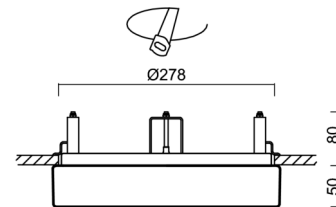

Technical

Types of luminaires	Dimmable
Mounting type	semi-recessed
Base material	steel
Shade material	opal polycarbonate
Base color	white Ra9003
Shade color	white
Holding the shade	folding system
Mounting location	ceiling/wall
Width	300 mm
Length	300 mm
Height	60 mm
Diameter	ø 300 mm
mounting holes (diameter)	none
Installation wire (diameter)	2xØ16mm
Energy Class	D
Impact strength	IK10
Operating temperature	from -20°C to +30°C

Eulum data for calculation programs are available at www.osmont.cz.

Logistic

EAN	8591728074562
Weight NTTO	1.35 Kg
Weight BTTO	1.55 Kg
Number of cartons	1 pcs
Package volume	0.017 m ³
Package 1 width	0.31 m
Package 1 length	0.31 m
Package 1 height	0.18 m
Warranty*	60 months

Rozměry dutiny pro vestavné svítidlo [mm]:
Dimensions of cavity for recessed luminaire [mm]:

Montáž do pevných materiálů - sádkarton, dřevo.
Mounting into solid materials - plasterboard, wood.

Additional assortment: