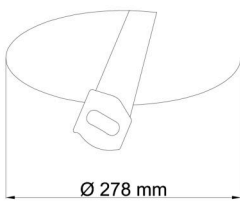

Logistic

EAN	8591728074562
Weight NTTO	1.35 Kg
Weight BTTO	1.55 Kg
Number of cartons	1 pcs
Package volume	0.017 m³
Package 1 width	0.31 m
Package 1 length	0.31 m
Package 1 height	0.18 m
Warranty*	60 months

*The warranty for the batteries is valid for 12 months from the date of purchase.

Installation dimensions: