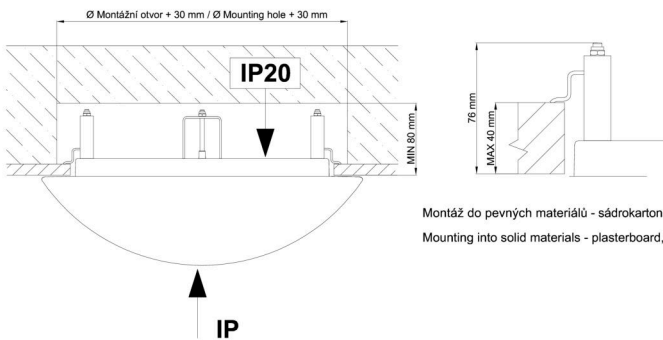

## Technical

Types of luminaires	Dimmable
Mounting type	semi-recessed
Base material	steel
Shade material	opal polycarbonate
Base color	white Ra9003
Shade color	white
Holding the shade	folding system
Mounting location	ceiling/wall
Width	300 mm
Length	300 mm
Height	60 mm
Diameter	ø 300 mm
mounting holes (diameter)	none
Cable entrance	2xø16mm
Energy Class	D
Impact strength	IK10
Operating temperature	from -20°C to +30°C

\*The warranty for the batteries is valid for 12 months from the date of purchase.

Installation dimensions:

Svítlidlo nesmí být z horní strany zakryto izolací.  
Luminaire must not be covered with insulating matting.

Rozměry dutiny pro vestavné svítidlo [mm]:  
Dimensions of cavity for recessed luminaire [mm]:

Montáž do pevných materiálů - sádkartón, dřevo.  
Mounting into solid materials - plasterboard, wood.