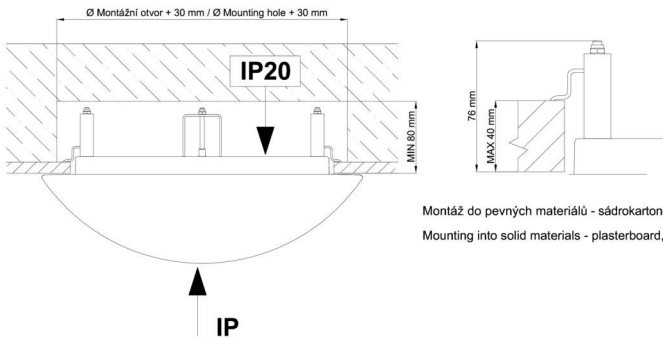

Technical

Types of luminaires	Dimmable
Mounting type	semi-recessed
Base material	steel
Shade material	opal polycarbonate
Base color	white Ra9003
Shade color	white
Holding the shade	folding system
Mounting location	ceiling/wall
Width	300 mm
Length	300 mm
Height	60 mm
Diameter	ø 300 mm
mounting holes (diameter)	none
Installation wire (diameter)	2xØ16mm
Energy Class	D
Impact strength	IK10
Operating temperature	from -20°C to +30°C

*The warranty for the batteries is valid for 12 months from the date of purchase.

Installation dimensions:

Svítlidlo nesmí být z horní strany zakryto izolací.
Luminaire must not be covered with insulating matting.

Rozměry dutiny pro vestavné svítidlo [mm]:
Dimensions of cavity for recessed luminaire [mm]:

Montáž do pevných materiálů - sádkarton, dřevo.
Mounting into solid materials - plasterboard, wood.

Additional assortment: