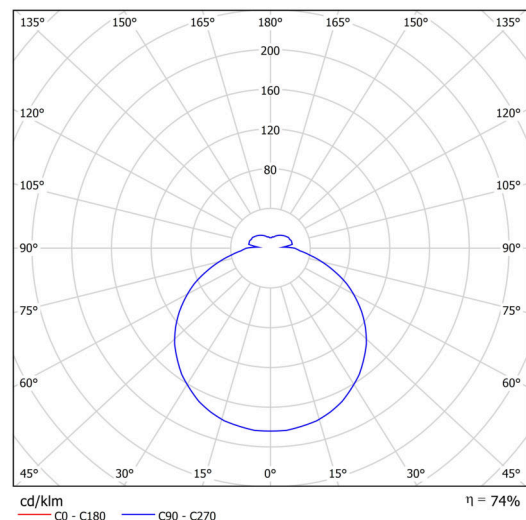

Luminous

Lum. flux of luminaire	1480 lm
Lum. flux of light source	2000 lm
Luminaire efficacy	113 lm/W
Temperature	3000 K
Rated life time LED L80/B10	100000 hours
CRI	Ra80
MacAdam	3
Blue light hazard	Risk group 0