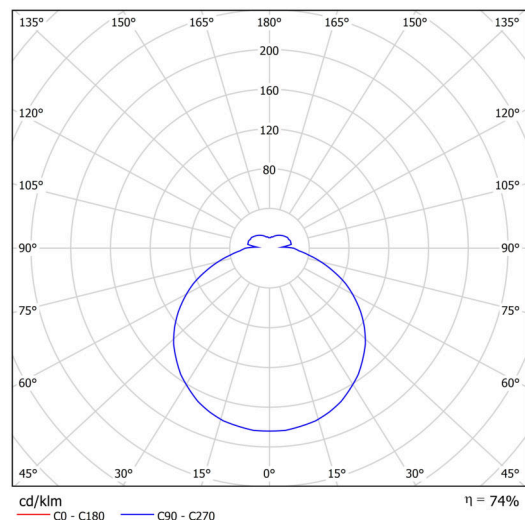

Luminous

Lum. flux of luminaire	1480 lm
Lum. flux of light source	2000 lm
Luminaire efficacy	113 lm/W
Temperature	3000 K
Rated life time LED L80/B10	100000 hours
CRI	Ra80
MacAdam	3
Blue light hazard	Risk group 0