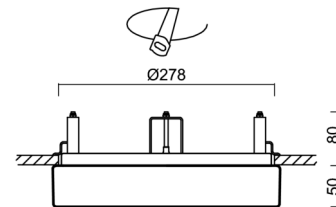

## Technical

Types of luminaires	Classic on/off
Mounting type	semi-recessed
Base material	steel
Shade material	opal polycarbonate
Base color	white Ra9003
Shade color	white
Holding the shade	folding system
Mounting location	ceiling/wall
Width	300 mm
Length	300 mm
Height	60 mm
Diameter	ø 300 mm
mounting holes (diameter)	none
Installation wire (diameter)	2xØ16mm
Energy Class	D
Impact strength	IK10
Operating temperature	from -20°C to +30°C