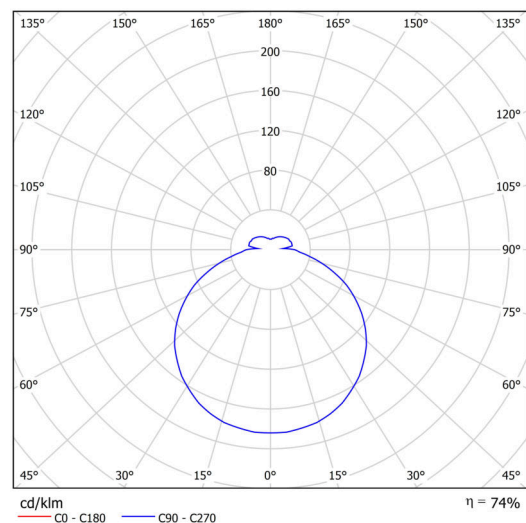

DELIA V1

Product code: DEL63176

Type: LED-1L14ET700KNV62/PM22 BT 27-65K#

Short description of the luminaire: White semi-recessed LED light Tunable White and PMMA shade.

Technical

Types of luminaires	Tunable White
Mounting type	semi-recessed
Base material	steel
Shade material	opal polymethyl methacrylate
Base color	white Ra9003
Shade color	white
Holding the shade	folding system
Mounting location	ceiling/wall
Width	300 mm
Length	300 mm
Height	60 mm
Diameter	ø 300 mm
mounting holes (diameter)	none
Installation wire (diameter)	2xØ16mm
Energy Class	D
Impact strength	IK04
Operating temperature	from -20°C to +30°C

Electric

Power consumption	18 W
Ingress Protection	IP44
Socket	LED modul
terminal block	snap terminal block
Automatic circuit breaker type B10A	22 pcs
Automatic circuit breaker type B16A	36 pcs

Luminous

Lum. flux of luminaire	1950 lm
Lum. flux of light source	2710 lm
Luminaire efficacy	108 lm/W
Temperature	2700-6500 K
Rated life time LED L80/B10	100000 hours
CRI	Ra80
MacAdam	3
Blue light hazard	Risk group 0

Eulum data for calculation programs are available at www.osmont.cz.