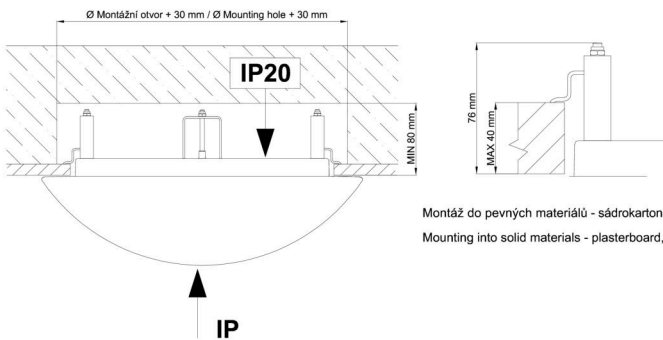

## Technical

Types of luminaires	Tunable White
Mounting type	semi-recessed
Base material	steel
Shade material	opal polymethyl methacrylate
Base color	white Ra9003
Shade color	white
Holding the shade	folding system
Mounting location	ceiling/wall
Width	300 mm
Length	300 mm
Height	60 mm
Diameter	ø 300 mm
mounting holes (diameter)	none
Installation wire (diameter)	2xØ16mm
Energy Class	D
Impact strength	IK04
Operating temperature	from -20°C to +30°C

Eulum data for calculation programs are available at [www.osmont.cz](http://www.osmont.cz).

Logistic

EAN	8591728074524
Weight NTTO	1.35 Kg
Weight BTTO	1.55 Kg
Number of cartons	1 pcs
Package volume	0.017 m <sup>3</sup>
Package 1 width	0.31 m
Package 1 length	0.31 m
Package 1 height	0.18 m
Warranty*	60 months

\*The warranty for the batteries is valid for 12 months from the date of purchase.

Installation dimensions:

Svítlidlo nesmí být z horní strany zakryto izolací.  
Luminaire must not be covered with insulating matting.

Rozměry dutiny pro vestavné svítidlo [mm]:  
Dimensions of cavity for recessed luminaire [mm]:

Montáž do pevných materiálů - sádkartón, dřevo.  
Mounting into solid materials - plasterboard, wood.

Additional assortment: