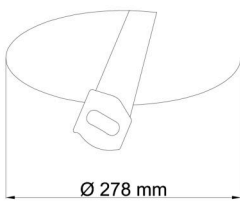

Logistic

EAN	8591728074524
Weight NTTO	1.35 Kg
Weight BTTO	1.55 Kg
Number of cartons	1 pcs
Package volume	0.017 m³
Package 1 width	0.31 m
Package 1 length	0.31 m
Package 1 height	0.18 m
Warranty*	60 months

*The warranty for the batteries is valid for 12 months from the date of purchase.

Installation dimensions: