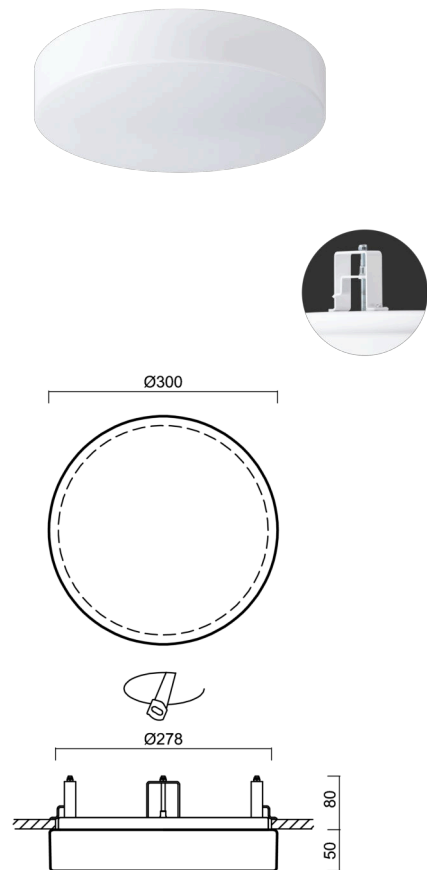

DELIA V1

Product code: DEL63176

Type: LED-1L14ET700KNV62/PM22 BT 27-65K#

Short description of the luminaire: White semi-recessed LED light Tunable White and PMMA shade.

Technical

Types of luminaires	Tunable White
Mounting type	semi-recessed
Base material	steel
Shade material	opal polymethyl methacrylate
Base color	white Ra9003
Shade color	white
Holding the shade	folding system
Mounting location	ceiling/wall
Width	300 mm
Length	300 mm
Height	60 mm
Diameter	ø 300 mm
mounting holes (diameter)	none
Installation wire (diameter)	2xØ16mm
Energy Class	D
Impact strength	IK04
Operating temperature	from -20°C to +30°C

Electric

Power consumption	18 W
Ingress Protection	IP44
Socket	LED modul
terminal block	snap terminal block
Automatic circuit breaker type B10A	22 pcs
Automatic circuit breaker type B16A	36 pcs

Luminous

Lum. flux of luminaire	1950 lm
Lum. flux of light source	2710 lm
Luminaire efficacy	108 lm/W
Temperature	2700-6500 K
Rated life time LED L80/B10	100000 hours
CRI	Ra80
MacAdam	3
Blue light hazard	Risk group 0

Eulum data for calculation programs are available at www.osmont.cz.