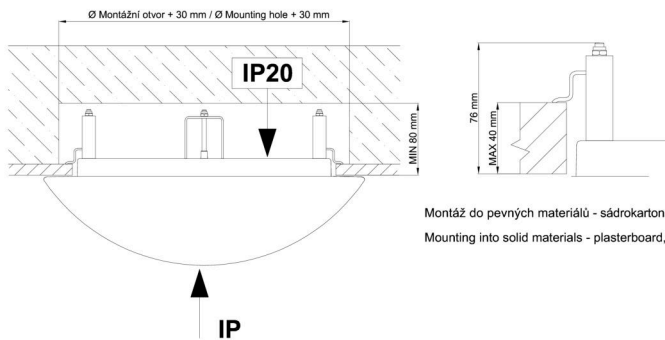

## Technical

Types of luminaires	Tunable White
Mounting type	semi-recessed
Base material	steel
Shade material	opal polycarbonate
Base color	white Ra9003
Shade color	white
Holding the shade	folding system
Mounting location	ceiling/wall
Width	300 mm
Length	300 mm
Height	60 mm
Diameter	ø 300 mm
mounting holes (diameter)	none
Installation wire (diameter)	2xØ16mm
Energy Class	D
Impact strength	IK10
Operating temperature	from -20°C to +30°C

\*The warranty for the batteries is valid for 12 months from the date of purchase.

Installation dimensions:

Svítlidlo nesmí být z horní strany zakryto izolací.  
Luminaire must not be covered with insulating matting.

Rozměry dutiny pro vestavné svítidlo [mm]:  
Dimensions of cavity for recessed luminaire [mm]:

Montáž do pevných materiálů - sádkartón, dřevo.  
Mounting into solid materials - plasterboard, wood.