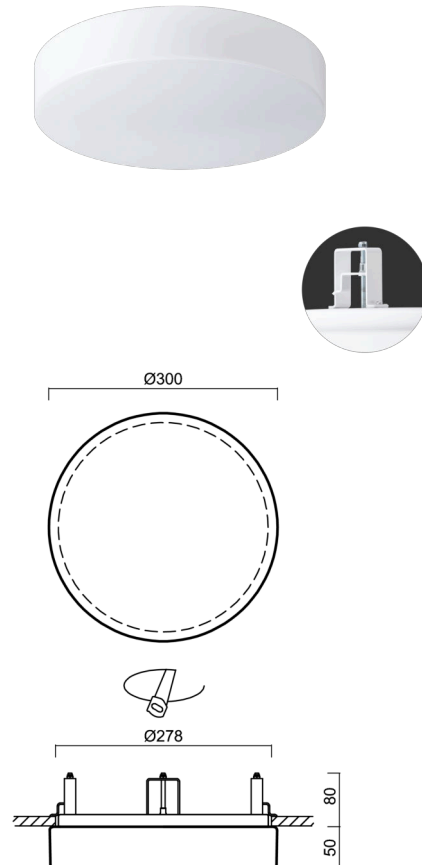

DELIA V1

Product code: DEL63174

Type: LED-1L14ET700KNV62/PC22 BT 27-65K#

Short description of the luminaire: White semi-recessed LED light Tunable White and polycarbonate shade.

Technical

Types of luminaires	Tunable White
Mounting type	semi-recessed
Base material	steel
Shade material	opal polycarbonate
Base color	white Ra9003
Shade color	white
Holding the shade	folding system
Mounting location	ceiling/wall
Width	300 mm
Length	300 mm
Height	60 mm
Diameter	ø 300 mm
mounting holes (diameter)	none
Installation wire (diameter)	2xØ16mm
Energy Class	D
Impact strength	IK10
Operating temperature	from -20°C to +30°C

Electric

Power consumption	18 W
Ingress Protection	IP44
Socket	LED modul
terminal block	snap terminal block
Automatic circuit breaker type B10A	22 pcs
Automatic circuit breaker type B16A	36 pcs

Luminous

Lum. flux of luminaire	2010 lm
Lum. flux of light source	2710 lm
Luminaire efficacy	111 lm/W
Temperature	2700-6500 K
Rated life time LED L80/B10	100000 hours
CRI	Ra80
MacAdam	3
Blue light hazard	Risk group 0

Eulum data for calculation programs are available at www.osmont.cz.