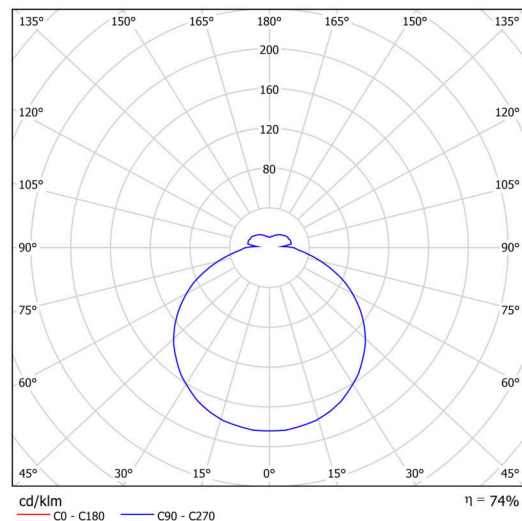

DELIA V1

Product code: DEL63174

Type: LED-1L14ET700KNV62/PC22 BT 27-65K#

Short description of the luminaire: White semi-recessed LED light Tunable White and polycarbonate shade.

Technical

Types of luminaires	Tunable White
Mounting type	semi-recessed
Base material	steel
Shade material	opal polycarbonate
Base color	white Ra9003
Shade color	white
Holding the shade	folding system
Mounting location	ceiling/wall
Width	300 mm
Length	300 mm
Height	60 mm
Diameter	ø 300 mm
mounting holes (diameter)	none
Installation wire (diameter)	2xØ16mm
Energy Class	D
Impact strength	IK10
Operating temperature	from -20°C to +30°C

Electric

Power consumption	18 W
Ingress Protection	IP44
Socket	LED modul
terminal block	snap terminal block
Automatic circuit breaker type B10A	22 pcs
Automatic circuit breaker type B16A	36 pcs

Luminous

Lum. flux of luminaire	2010 lm
Lum. flux of light source	2710 lm
Luminaire efficacy	111 lm/W
Temperature	2700-6500 K
Rated life time LED L80/B10	100000 hours
CRI	Ra80
MacAdam	3
Blue light hazard	Risk group 0

Eulum data for calculation programs are available at www.osmont.cz.