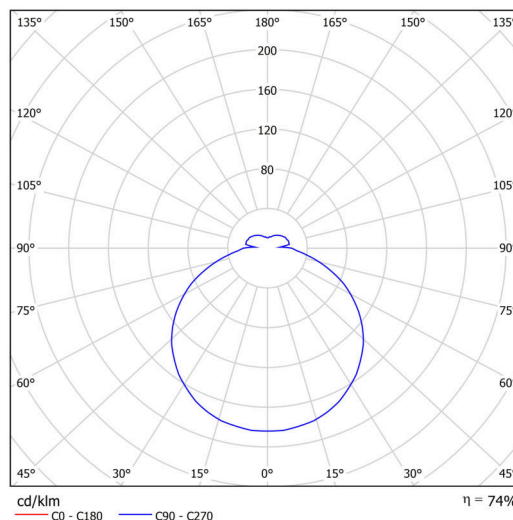

Luminous

Lum. flux of luminaire	1950 lm
Lum. flux of light source	2710 lm
Luminaire efficacy	108 lm/W
Temperature	2700-6500 K
Rated life time LED L80/B10	100000 hours
CRI	Ra80
MacAdam	3
Blue light hazard	Risk group 0

Eulum data for calculation programs are available at www.osmont.cz.