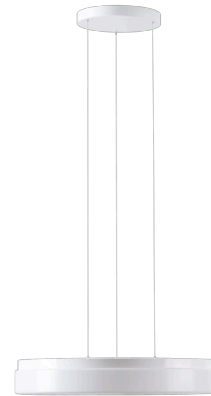

DELIA LE3

LED-1L20E1000ZLEN94/PM24/L100 4K##

WWW.OSMONT.CZ

DELIA LE3

Product code: DEL68530

Type: LED-1L20E1000ZLEN94/PM24/L100 4K##

Short description of the luminaire: White pendant LED light ON/OFF and PMMA shade.

Technical

Types of luminaires	Classic on/off
Mounting type	Suspended - SELV wire (cableless)
Base material	steel
Shade material	opal polymethyl methacrylate
Base color	white Ral9003
Shade color	white
Holding the shade	folding system
Mounting location	ceiling
Width	500 mm
Length	500 mm
Height	85 mm
Diameter	ø 500 mm
Hinge length	1000 mm
mounting holes (diameter)	3xø5mm
Installation wire (diameter)	2xø16mm
Energy Class	D
Impact strength	IK04
Operating temperature	from -20°C to +30°C