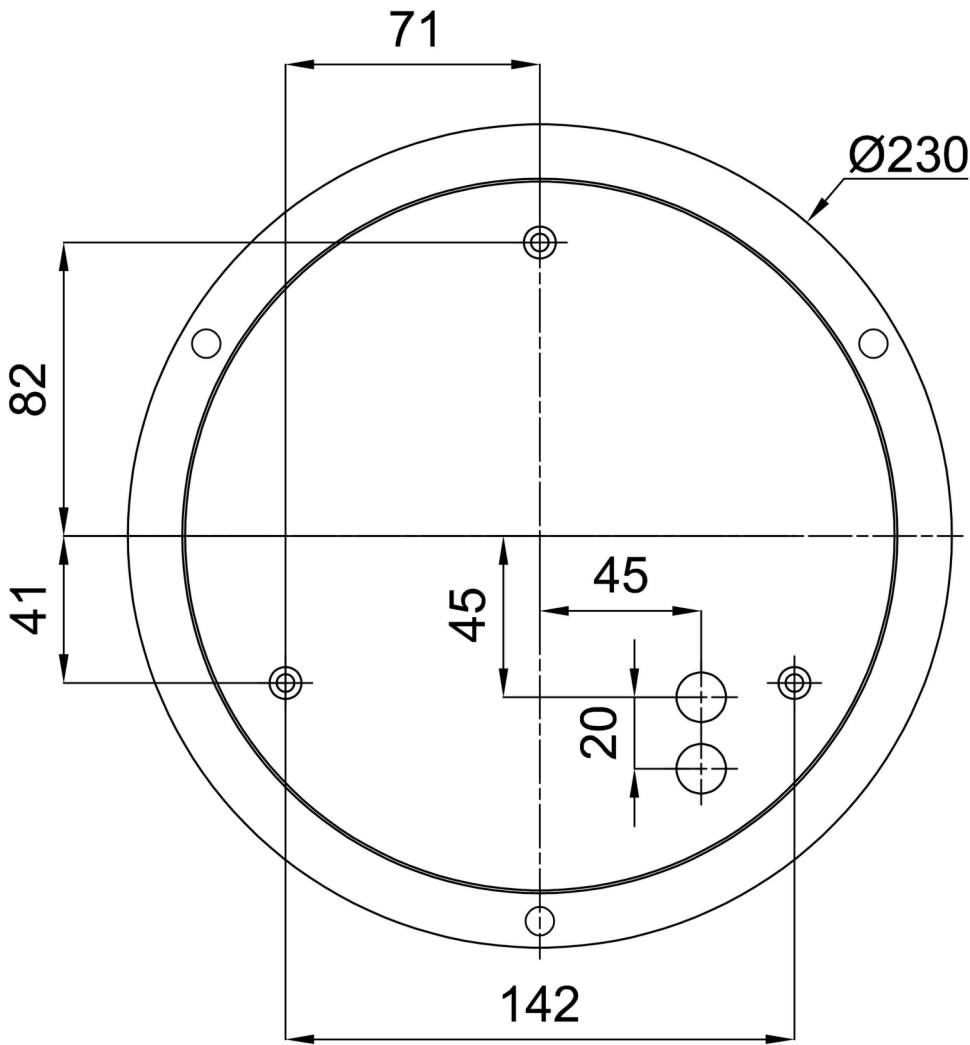

Technical

Types of luminaires	Classic on/off
Mounting type	Suspended - SELV wire (cableless)
Base material	steel
Shade material	opal polymethyl methacrylate
Base color	white Ral9003
Shade color	white
Holding the shade	folding system
Mounting location	ceiling
Width	500 mm
Length	500 mm
Height	85 mm
Diameter	ø 500 mm
Hinge length	1000 mm
mounting holes (diameter)	3xø5mm
Installation wire (diameter)	2xø16mm
Energy Class	D
Impact strength	IK04
Operating temperature	from -20°C to +30°C

Eulum data for calculation programs are available at www.osmont.cz.

Logistic

EAN	8591728076320
Weight NTTO	2.9 Kg
Weight BTTO	3.4 Kg
Number of cartons	1 pcs
Package volume	0.057 m ³
Package 1 width	0.52 m
Package 1 length	0.52 m
Package 1 height	0.21 m
Warranty*	60 months

*The warranty for the batteries is valid for 12 months from the date of purchase.

Installation dimensions:

Additional assortment:

Lampshade

Product code	Name	Color	Description	Picture	Drawing
20523	PM24	white		