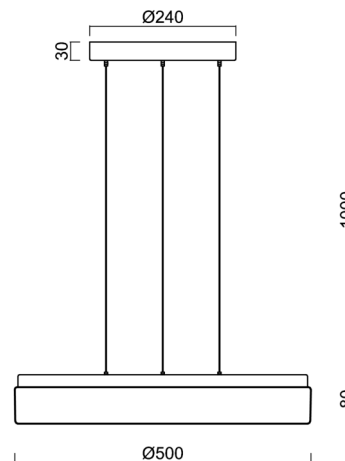

DELIA LE3

LED-1L20E1000ZLEN94/PM24/L100 4K##

WWW.OSMONT.CZ

DELIA LE3

Product code: DEL68530

Type: LED-1L20E1000ZLEN94/PM24/L100 4K##

Short description of the luminaire: White pendant LED light ON/OFF and PMMA shade.

Technical

Types of luminaires	Classic on/off
Mounting type	Suspended - SELV wire (cableless)
Base material	steel
Shade material	opal polymethyl methacrylate
Base color	white Ral9003
Shade color	white
Holding the shade	folding system
Mounting location	ceiling
Width	500 mm
Length	500 mm
Height	85 mm
Diameter	ø 500 mm
Hinge length	1000 mm
mounting holes (diameter)	3xø5mm
Installation wire (diameter)	2xø16mm
Energy Class	D
Impact strength	IK04
Operating temperature	from -20°C to +30°C

Eulum data for calculation programs are available at www.osmont.cz.

Logistic

EAN	8591728076320
Weight NTTO	2.9 Kg
Weight BTTO	3.4 Kg
Number of cartons	1 pcs
Package volume	0.057 m ³
Package 1 width	0.52 m
Package 1 length	0.52 m
Package 1 height	0.21 m
Warranty*	60 months

*The warranty for the batteries is valid for 12 months from the date of purchase.

Installation dimensions:

Additional assortment:

Lampshade

Product code	Name	Color	Description	Picture	Drawing
20523	PM24	white		