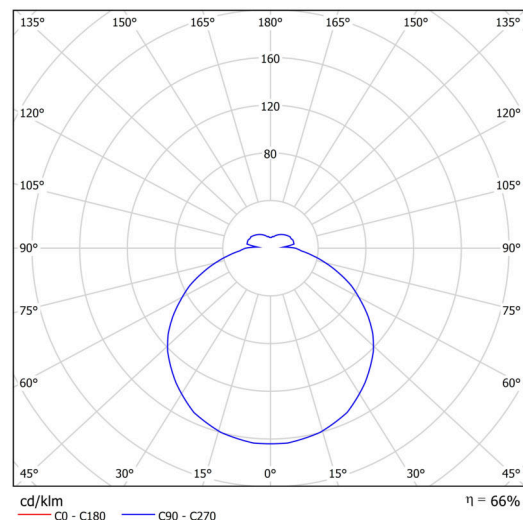

Luminous

Lum. flux of luminaire	5010 lm
Lum. flux of light source	7710 lm
Luminaire efficacy	108 lm/W
Temperature	4000 K
Rated life time LED L80/B10	100000 hours
CRI	Ra80
MacAdam	3
Blue light hazard	Risk group 0