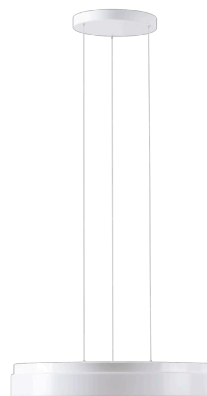

DELIA LE3

LED-1L20E700ZLEN94/PM24/L100 4K##

WWW.OSMONT.CZ

DELIA LE3

Product code: DEL68528

Type: LED-1L20E700ZLEN94/PM24/L100 4K##

Short description of the luminaire: White pendant LED light ON/OFF and PMMA shade.

Technical

Types of luminaires	Classic on/off
Mounting type	Suspended - SELV wire (cableless)
Base material	steel
Shade material	opal polymethyl methacrylate
Base color	white Ral9003
Shade color	white
Holding the shade	folding system
Mounting location	ceiling
Width	500 mm
Length	500 mm
Height	85 mm
Diameter	ø 500 mm
Hinge length	1000 mm
mounting holes (diameter)	3xø5mm
Installation wire (diameter)	2xø16mm
Energy Class	D
Impact strength	IK04
Operating temperature	from -20°C to +30°C