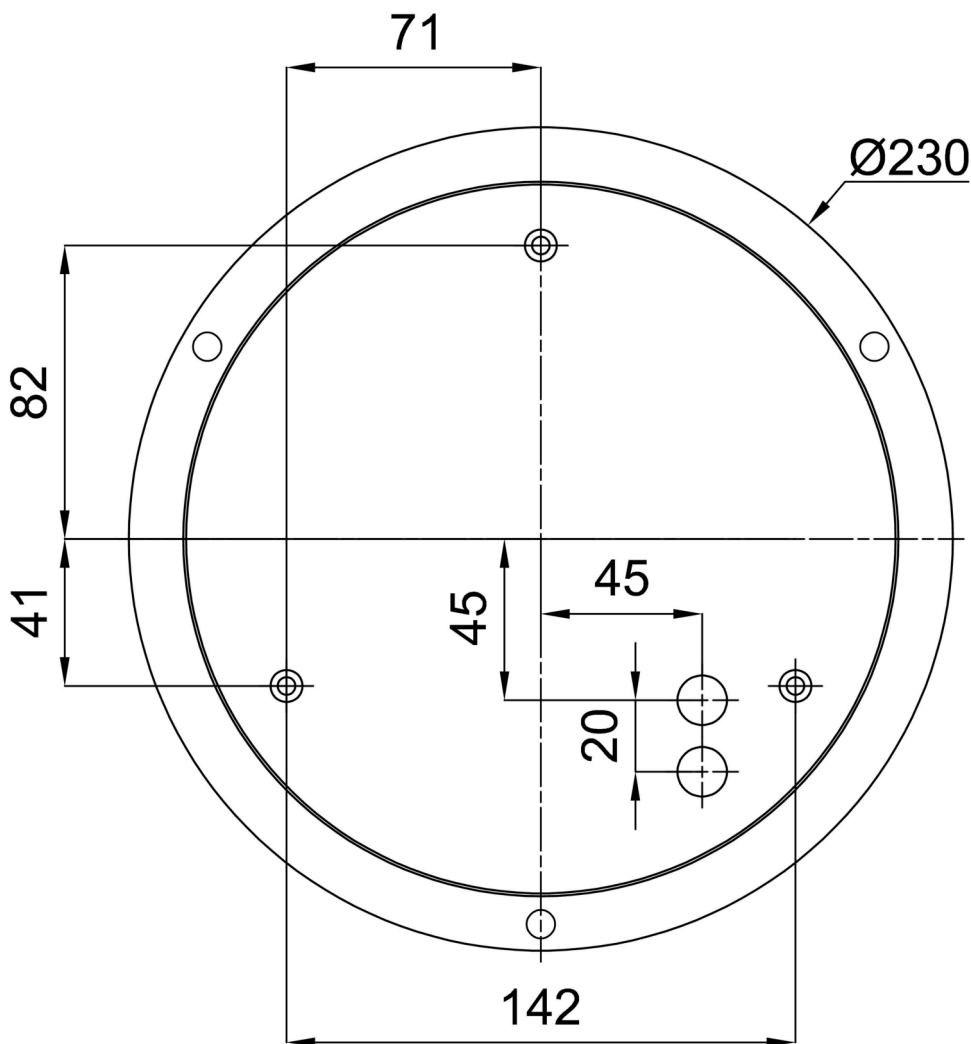

Technical

Types of luminaires	Classic on/off
Mounting type	Suspended - SELV wire (cableless)
Base material	steel
Shade material	opal polymethyl methacrylate
Base color	white Ral9003
Shade color	white
Holding the shade	folding system
Mounting location	ceiling
Width	500 mm
Length	500 mm
Height	85 mm
Diameter	ø 500 mm
Hinge length	1000 mm
mounting holes (diameter)	3xø5mm
Installation wire (diameter)	2xø16mm
Energy Class	D
Impact strength	IK04
Operating temperature	from -20°C to +30°C

Eulum data for calculation programs are available at www.osmont.cz.

Logistic

EAN	8591728076306
Weight NTTO	2.9 Kg
Weight BTTO	3.4 Kg
Number of cartons	1 pcs
Package volume	0.057 m ³
Package 1 width	0.52 m
Package 1 length	0.52 m
Package 1 height	0.21 m
Warranty*	60 months

*The warranty for the batteries is valid for 12 months from the date of purchase.

Installation dimensions:

Additional assortment:

Lampshade

Product code	Name	Color	Description	Picture	Drawing
20523	PM24	white		