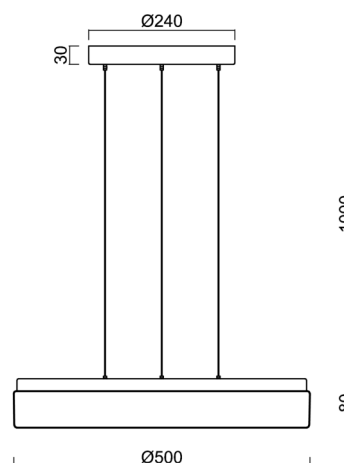

DELIA LE3

LED-1L20E700ZLEN94/PM24/L100 4K##

WWW.OSMONT.CZ

DELIA LE3

Product code: DEL68528

Type: LED-1L20E700ZLEN94/PM24/L100 4K##

Short description of the luminaire: White pendant LED light ON/OFF and PMMA shade.

Technical

Types of luminaires	Classic on/off
Mounting type	Suspended - SELV wire (cableless)
Base material	steel
Shade material	opal polymethyl methacrylate
Base color	white Ral9003
Shade color	white
Holding the shade	folding system
Mounting location	ceiling
Width	500 mm
Length	500 mm
Height	85 mm
Diameter	ø 500 mm
Hinge length	1000 mm
mounting holes (diameter)	3xø5mm
Installation wire (diameter)	2xø16mm
Energy Class	D
Impact strength	IK04
Operating temperature	from -20°C to +30°C

Eulum data for calculation programs are available at www.osmont.cz.

Logistic

EAN	8591728076306
Weight NTTO	2.9 Kg
Weight BTTO	3.4 Kg
Number of cartons	1 pcs
Package volume	0.057 m ³
Package 1 width	0.52 m
Package 1 length	0.52 m
Package 1 height	0.21 m
Warranty*	60 months

*The warranty for the batteries is valid for 12 months from the date of purchase.

Installation dimensions:

Additional assortment:

Lampshade

Product code	Name	Color	Description	Picture	Drawing
20523	PM24	white		