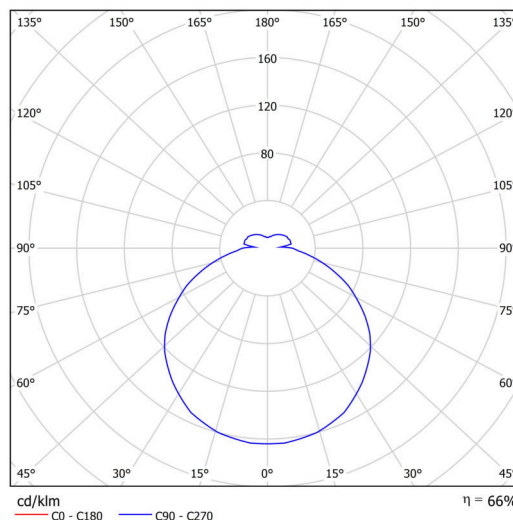

Luminous

Lum. flux of luminaire	3610 lm
Lum. flux of light source	5560 lm
Luminaire efficacy	112 lm/W
Temperature	4000 K
Rated life time LED L80/B10	100000 hours
CRI	Ra80
MacAdam	3
Blue light hazard	Risk group 0