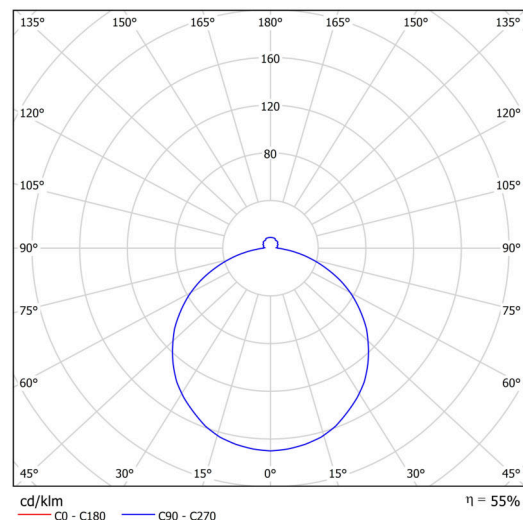

Luminous

Lum. flux of luminaire	10430 lm
Lum. flux of light source	15810 lm
Luminaire efficacy	104 lm/W
Temperature	4000 K
Rated life time LED L80/B10	100000 hours
CRI	Ra80
MacAdam	3
Blue light hazard	Risk group 0