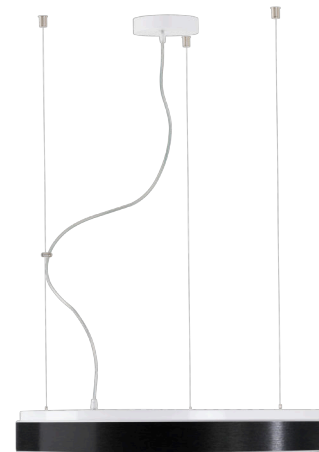

# DELIA LC4

Product code: DEL69923

Type: LED-6L51EMP1050ZLN10/PM25C/L100 4K##

Short description of the luminaire: White pendant LED light ON/OFF and PMMA shade.

## Technical

Types of luminaires	Classic on/off
Mounting type	Suspended - wire
Base material	steel
Shade material	opal polymethyl methacrylate
Base color	white Ra9003
Shade color	white - black
Holding the shade	folding system
Mounting location	ceiling
Width	650 mm
Length	650 mm
Height	85 mm
Diameter	ø 650 mm
Hinge length	1000 mm
mounting holes (diameter)	2xø5mm
Installation wire (diameter)	2xø16mm
Energy Class	D
Impact strength	IK04
Operating temperature	from -20°C to +30°C