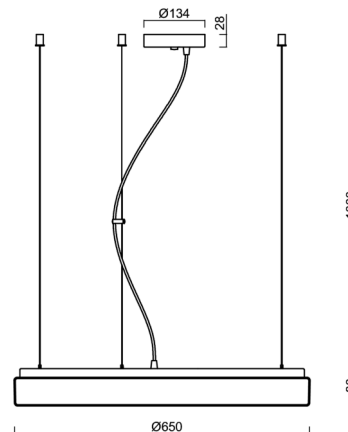

# DELIA LC4

Product code: DEL69923

Type: LED-6L51EMP1050ZLN10/PM25C/L100 4K##

Short description of the luminaire: White pendant LED light ON/OFF and PMMA shade.

## Technical

Types of luminaires	Classic on/off
Mounting type	Suspended - wire
Base material	steel
Shade material	opal polymethyl methacrylate
Base color	white Ra9003
Shade color	white - black
Holding the shade	folding system
Mounting location	ceiling
Width	650 mm
Length	650 mm
Height	85 mm
Diameter	ø 650 mm
Hinge length	1000 mm
mounting holes (diameter)	2xø5mm
Installation wire (diameter)	2xø16mm
Energy Class	D
Impact strength	IK04
Operating temperature	from -20°C to +30°C

## Installation dimensions: