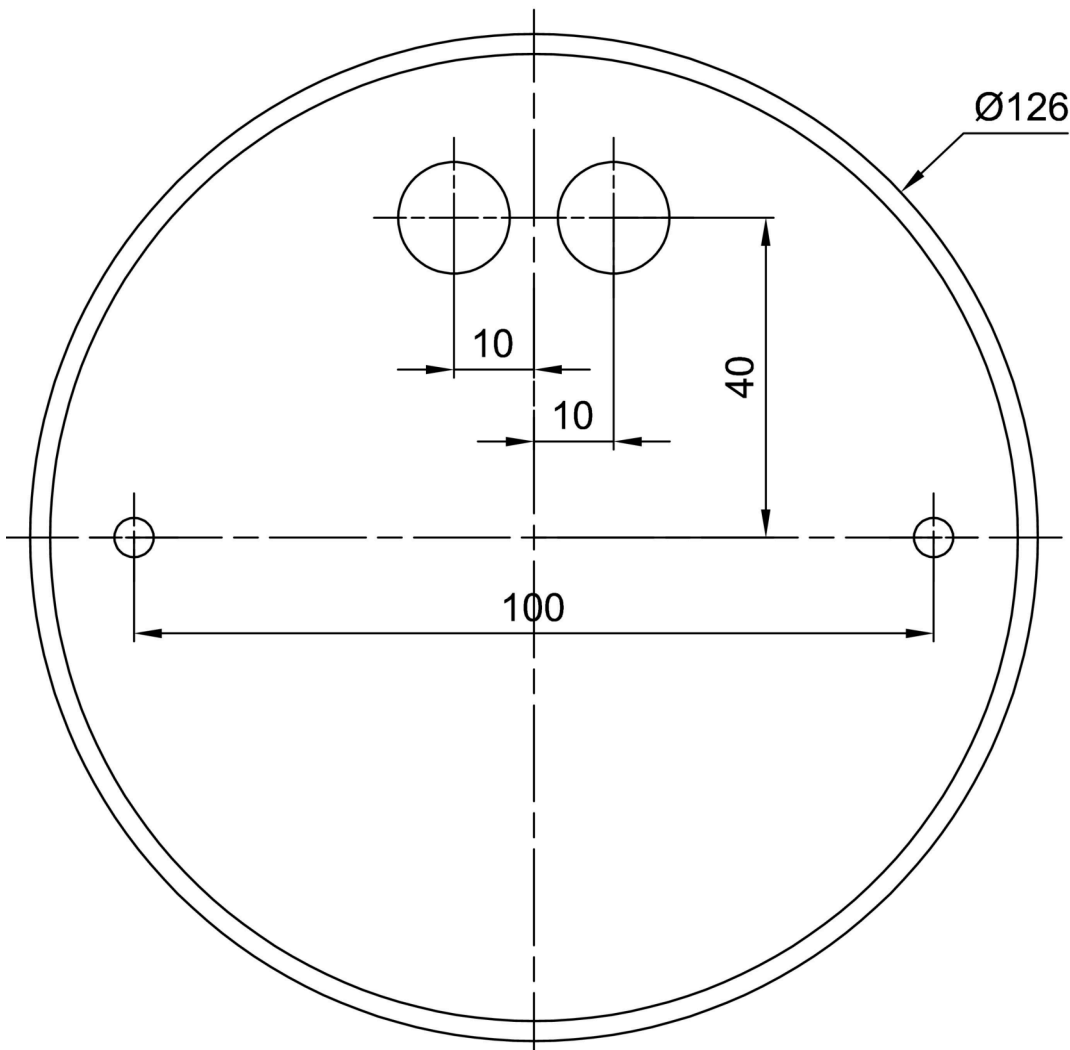

TECHNICAL SHEET

Multipower

Possibility of output adjustment by the user (DIP switch on the current source).

I [mA]	700	600	500	400	
[%]	100	86	71	57	

Logistic

EAN	8591728079598
Weight NTTO	6 Kg
Weight BTTO	7.4 Kg
Number of cartons	1 pcs
Package volume	0.08 m³
Package 1 width	0.68 m
Package 1 length	0.69 m
Package 1 height	0.17 m
Warranty*	60 months

*The warranty for the batteries is valid for 12 months from the date of purchase.

Installation dimensions: