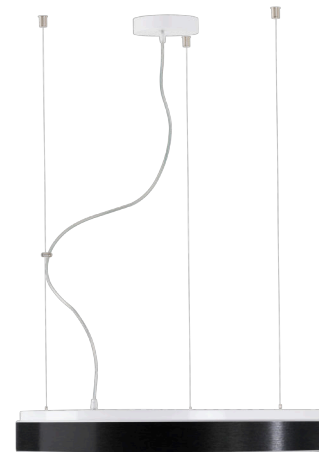

DELIA LC4

IN-42ZL11/PM25C/L100**

WWW.OSMONT.CZ

DELIA LC4

Product code: DEL52630

Type: IN-42ZL11/PM25C/L100**

Short description of the luminaire: White pendant E27 light ON/OFF and PMMA shade.

Technical

Types of luminaires	Classic on/off
Mounting type	Suspended - wire
Base material	steel
Shade material	opal polymethyl methacrylate
Base color	white Ral9003
Shade color	white - black
Holding the shade	folding system
Mounting location	ceiling
Width	650 mm
Length	650 mm
Height	85 mm
Diameter	ø 650 mm
Hinge length	1000 mm
mounting holes (diameter)	2xø5mm
Installation wire (diameter)	2xø16mm
Impact strength	IK04
Operating temperature	from -20°C to +30°C

Electric

Voltage type	AC
AC voltage	220 - 240 V
Power consumption	4x25 W
Ingress Protection	IP40
Socket	E27
terminal block	screw terminal block

Luminous

Blue light hazard	Risk group 0
-------------------	--------------

*The warranty for the batteries is valid for 12 months from the date of purchase.

Installation dimensions:

Additional assortment:

Lampshade

Product code	Name	Color	Description	Picture	Drawing
20573	PM25C	white - black		