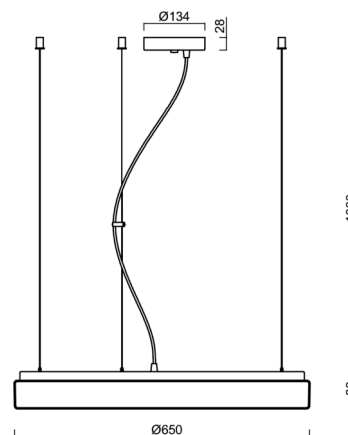

DELIA LC4

IN-42ZL11/PM25C/L100**

WWW.OSMONT.CZ

DELIA LC4

Product code: DEL52630

Type: IN-42ZL11/PM25C/L100**

Short description of the luminaire: White pendant E27 light ON/OFF and PMMA shade.

Technical

Types of luminaires	Classic on/off
Mounting type	Suspended - wire
Base material	steel
Shade material	opal polymethyl methacrylate
Base color	white Ral9003
Shade color	white - black
Holding the shade	folding system
Mounting location	ceiling
Width	650 mm
Length	650 mm
Height	85 mm
Diameter	ø 650 mm
Hinge length	1000 mm
mounting holes (diameter)	2xø5mm
Installation wire (diameter)	2xø16mm
Impact strength	IK04
Operating temperature	from -20°C to +30°C

Eulum data for calculation programs are available at www.osmont.cz.

Logistic

EAN	8591728526306
Weight NTTO	5.3 Kg
Weight BTTO	6.3 Kg
Number of cartons	1 pcs
Package volume	0.08 m ³
Package 1 width	0.68 m
Package 1 length	0.69 m
Package 1 height	0.17 m
Warranty*	60 months

*The warranty for the batteries is valid for 12 months from the date of purchase.

Installation dimensions:

Additional assortment:

Lampshade

Product code	Name	Color	Description	Picture	Drawing
20573	PM25C	white - black		