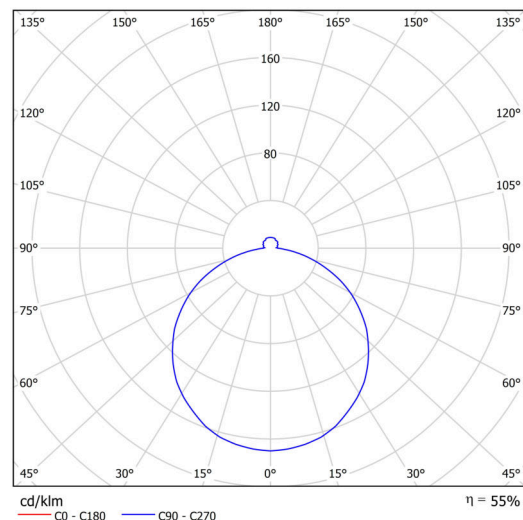

Luminous

Blue light hazard	Risk group 0

Eulum data for calculation programs are available at www.osmont.cz.