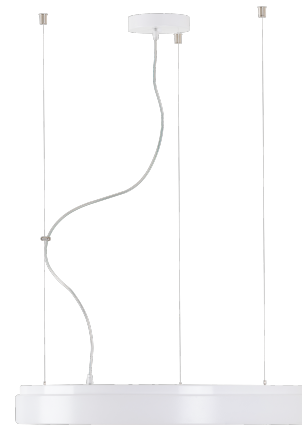

## DELIA L4

---

LED-6L51EMP1050ZLN10/PC25/L100 3K##

[WWW.OSMONT.CZ](http://WWW.OSMONT.CZ)

# DELIA L4

Product code: DEL58832

Type: LED-6L51EMP1050ZLN10/PC25/L100 3K##

Short description of the luminaire: White colour | pendant LED light ON/OFF | multipower driver | opal polycarbonate shade (PC)| steel wire pendant ( with supply cable) 100 cm |

## Technical data

Types of luminaires	Classic on/off
Mounting type	Suspended - wire
Base material	steel
Shade material	opal polycarbonate
Base color	white Ral9003
Shade color	white
Holding the shade	folding system
Mounting location	ceiling
Width	650 mm
Length	650 mm
Height	80 mm
Diameter	ø 650 mm
Suspension length	1000 mm
mounting holes (diameter)	2xø5mm
Cable entrance	2xø16mm
Energy Class	D
Impact strength	IK10
Operating temperature	from -20°C to +30°C