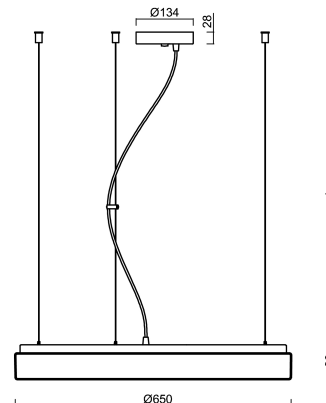

Electrical data

Power consumption	100 W
Ingress Protection	IP40
Socket	LED modul
terminal block	screw terminal block
Automatic circuit breaker type B10A	12 pcs
Automatic circuit breaker type B16A	20 pcs
Automatic circuit breaker type C10A	12 pcs
Automatic circuit breaker type C16A	20 pcs
Number of LED drivers	2