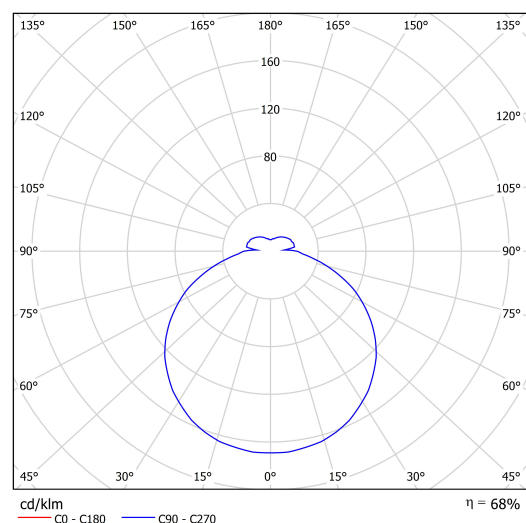

## Technical data

Types of luminaires	Classic on/off
Mounting type	Suspended - wire
Base material	steel
Shade material	opal polycarbonate
Base color	white Ral9003
Shade color	white
Holding the shade	folding system
Mounting location	ceiling
Width	650 mm
Length	650 mm
Height	80 mm
Diameter	ø 650 mm
Suspension length	1000 mm
mounting holes (diameter)	2xø5mm
Cable entrance	2xø16mm
Energy Class	D
Impact strength	IK10
Operating temperature	from -20°C to +30°C

## Luminous data

Lum. flux of luminaire	10010 lm
Lum. flux of light source	15160 lm
Luminaire efficacy	100 lm/W
Chromaticity temperature	3000 K
Rated life time LED L80/B10	100000 hours
CRI	Ra80
MacAdam	3
Blue light hazard	Risk group 0