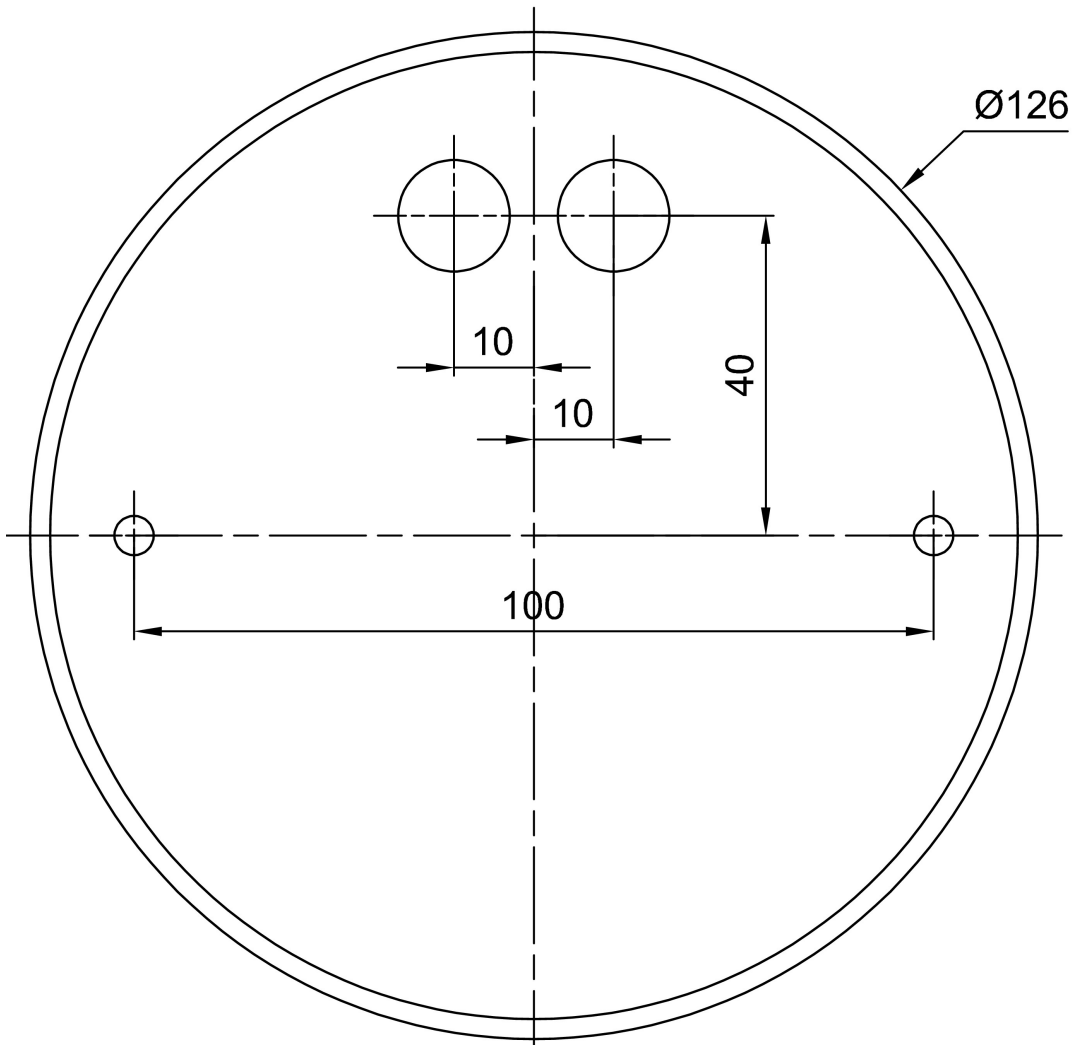

Multipower

Possibility of output adjustment by the user (DIP switch on the current source).

I [mA]	1050	1000	950	900	850	800	750	700
[%]	100	95	90	86	81	76	71	67

Logistical data

EAN	8591728193256
Weight NTTO	6 Kg
Weight BTTO	7.4 Kg
Warranty*	60 months

*The warranty for the batteries is valid for 36 months from the date of purchase.

Installation dimensions: