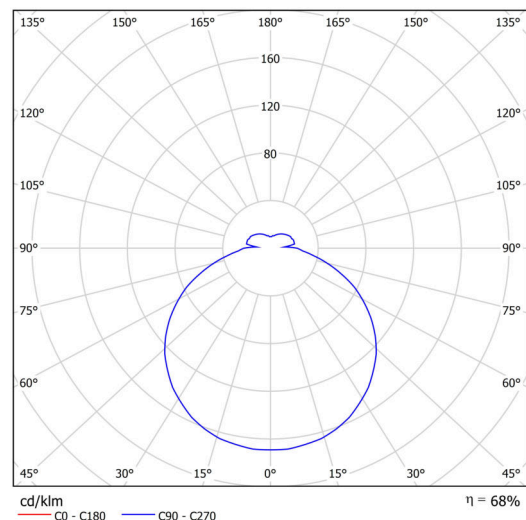

Luminous

Lum. flux of luminaire	10010 lm
Lum. flux of light source	15160 lm
Luminaire efficacy	100 lm/W
Temperature	3000 K
Rated life time LED L80/B10	100000 hours
CRI	Ra80
MacAdam	3
Blue light hazard	Risk group 0