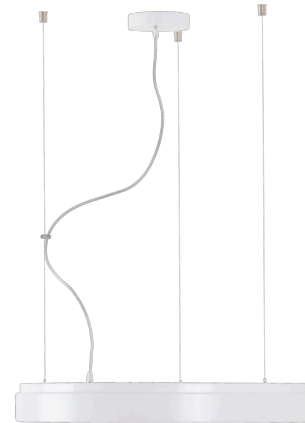

DELIA L4

LED-6L51EMP1050ZLN10/PM25/L100 3K##

WWW.OSMONT.CZ

DELIA L4

Product code: DEL48244

Type: LED-6L51EMP1050ZLN10/PM25/L100 3K##

Short description of the luminaire: White pendant LED light ON/OFF and PMMA shade.

Technical

Types of luminaires	Classic on/off
Mounting type	Suspended - wire
Base material	steel
Shade material	opal polymethyl methacrylate
Base color	white Ra9003
Shade color	white
Holding the shade	folding system
Mounting location	ceiling
Width	650 mm
Length	650 mm
Height	85 mm
Diameter	ø 650 mm
Hinge length	1000 mm
mounting holes (diameter)	2xø5mm
Installation wire (diameter)	2xø16mm
Energy Class	D
Impact strength	IK04
Operating temperature	from -20°C to +30°C

Electric

Power consumption	100 W
Ingress Protection	IP40
Socket	LED modul
terminal block	screw terminal block
Automatic circuit breaker type B10A	12 pcs
Automatic circuit breaker type B16A	20 pcs
Automatic circuit breaker type C10A	12 pcs
Automatic circuit breaker type C16A	20 pcs