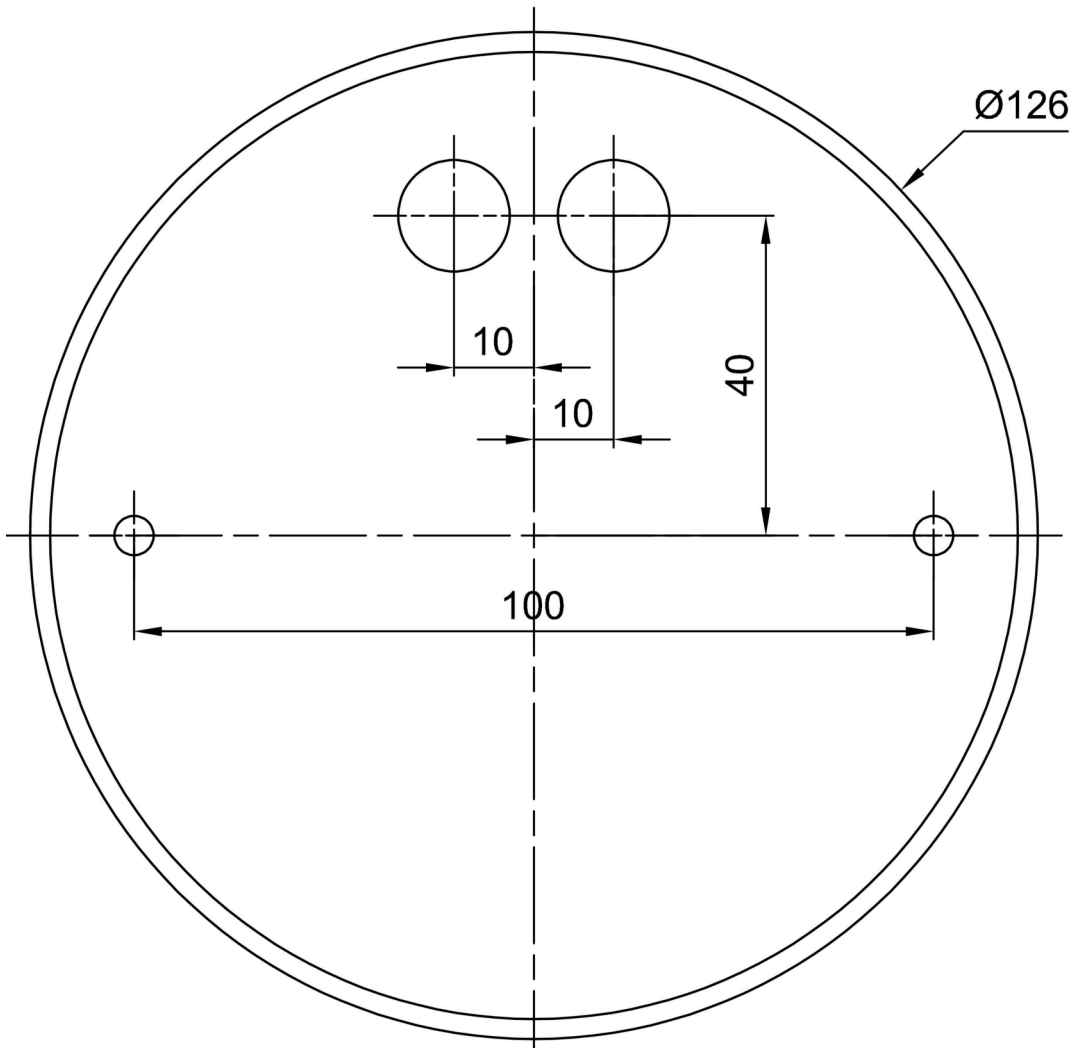

TECHNICAL SHEET

Multipower

Possibility of output adjustment by the user (DIP switch on the current source).

I [mA]	1050	900	850	700	
[%]	100	86	81	67	

Logistic

EAN	8591728072964
Weight NTTO	6 Kg
Weight BTTO	7.4 Kg
Number of cartons	1 pcs
Package volume	0.08 m³
Package 1 width	0.68 m
Package 1 length	0.69 m
Package 1 height	0.17 m
Warranty*	60 months

*The warranty for the batteries is valid for 12 months from the date of purchase.

Installation dimensions: