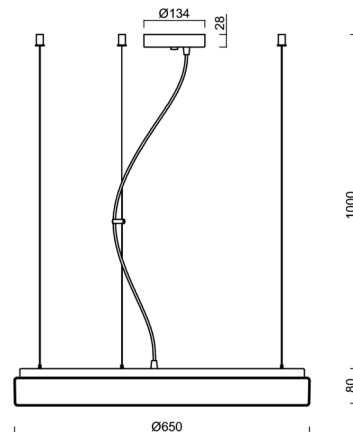

DELIA L4

LED-6L51EMP1050ZLN10/PM25/L100 3K##

WWW.OSMONT.CZ

DELIA L4

Product code: DEL48244

Type: LED-6L51EMP1050ZLN10/PM25/L100 3K##

Short description of the luminaire: White pendant LED light ON/OFF and PMMA shade.

Technical

Types of luminaires	Classic on/off
Mounting type	Suspended - wire
Base material	steel
Shade material	opal polymethyl methacrylate
Base color	white Ra9003
Shade color	white
Holding the shade	folding system
Mounting location	ceiling
Width	650 mm
Length	650 mm
Height	85 mm
Diameter	ø 650 mm
Hinge length	1000 mm
mounting holes (diameter)	2xø5mm
Installation wire (diameter)	2xø16mm
Energy Class	D
Impact strength	IK04
Operating temperature	from -20°C to +30°C

Electric

Power consumption	100 W
Ingress Protection	IP40
Socket	LED modul
terminal block	screw terminal block
Automatic circuit breaker type B10A	12 pcs
Automatic circuit breaker type B16A	20 pcs
Automatic circuit breaker type C10A	12 pcs
Automatic circuit breaker type C16A	20 pcs

*The warranty for the batteries is valid for 12 months from the date of purchase.

Installation dimensions:

Additional assortment:

Lampshade

Product code	Name	Color	Description	Picture	Drawing
20535	PM25	white		