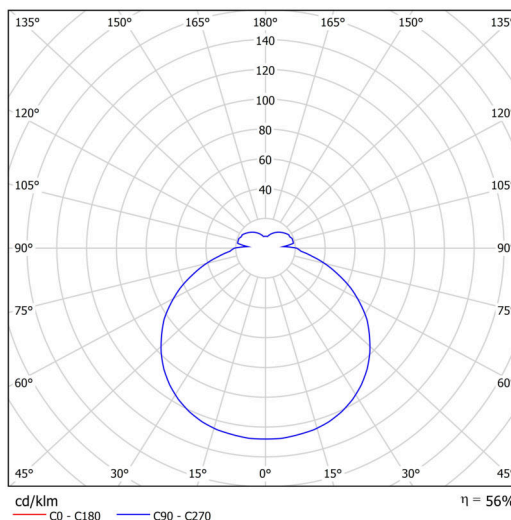

Luminous

Blue light hazard	Risk group 0

Eulum data for calculation programs are available at www.osmont.cz.