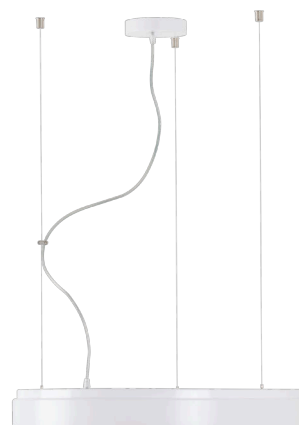

DELIA L4

IN-42ZL11/PM25/L100**

WWW.OSMONT.CZ

DELIA L4

Product code: DEL44277

Type: IN-42ZL11/PM25/L100**

Short description of the luminaire: White pendant E27 light ON/OFF and PMMA shade.

Technical

Types of luminaires	Classic on/off
Mounting type	Suspended - wire
Base material	steel
Shade material	opal polymethyl methacrylate
Base color	white Ral9003
Shade color	white
Holding the shade	folding system
Mounting location	ceiling
Width	650 mm
Length	650 mm
Height	85 mm
Diameter	ø 650 mm
Hinge length	1000 mm
mounting holes (diameter)	2xø5mm
Installation wire (diameter)	2xø16mm
Impact strength	IK04
Operating temperature	from -20°C to +30°C

Electric

Voltage type	AC
AC voltage	220 - 240 V
Power consumption	4x25 W
Ingress Protection	IP40
Socket	E27
terminal block	screw terminal block

Luminous

Blue light hazard	Risk group 0
-------------------	--------------