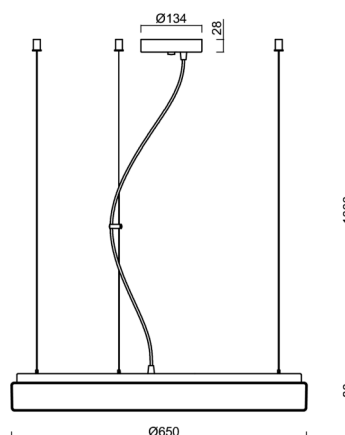

DELIA L4

IN-42ZL11/PM25/L100**

WWW.OSMONT.CZ

DELIA L4

Product code: DEL44277

Type: IN-42ZL11/PM25/L100**

Short description of the luminaire: White pendant E27 light ON/OFF and PMMA shade.

Technical

Types of luminaires	Classic on/off
Mounting type	Suspended - wire
Base material	steel
Shade material	opal polymethyl methacrylate
Base color	white Ral9003
Shade color	white
Holding the shade	folding system
Mounting location	ceiling
Width	650 mm
Length	650 mm
Height	85 mm
Diameter	ø 650 mm
Hinge length	1000 mm
mounting holes (diameter)	2xø5mm
Installation wire (diameter)	2xø16mm
Impact strength	IK04
Operating temperature	from -20°C to +30°C

Eulum data for calculation programs are available at www.osmont.cz.

Logistic

EAN	8591728442774
Weight NTTO	5.3 Kg
Weight BTTO	6.3 Kg
Number of cartons	1 pcs
Package volume	0.08 m ³
Package 1 width	0.68 m
Package 1 length	0.69 m
Package 1 height	0.17 m
Warranty*	60 months

*The warranty for the batteries is valid for 12 months from the date of purchase.

Installation dimensions:

Additional assortment:

Lampshade

Product code	Name	Color	Description	Picture	Drawing
20535	PM25	white		