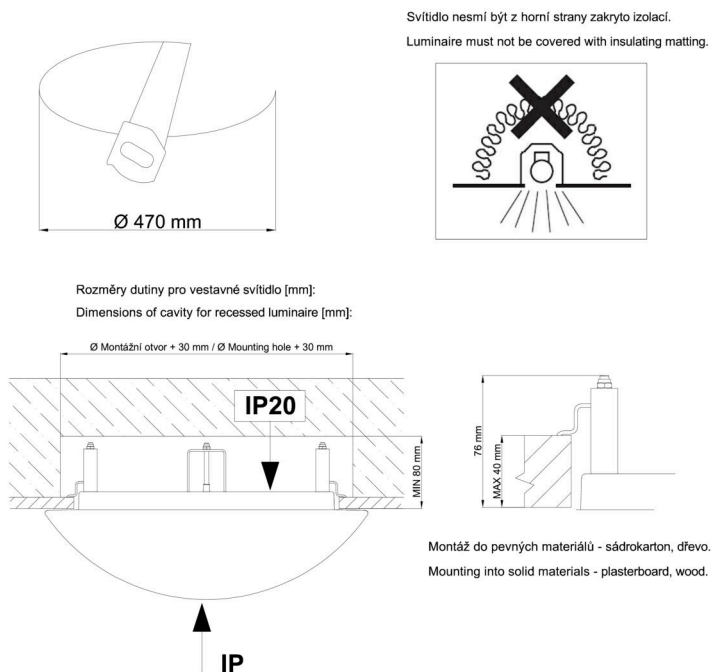

Logistic

EAN	8591728079390
Weight NTTO	3.1 Kg
Weight BTTO	3.6 Kg
Number of cartons	1 pcs
Package volume	0.047 m³
Package 1 width	0.51 m
Package 1 length	0.51 m
Package 1 height	0.18 m
Warranty*	60 months

*The warranty for the batteries is valid for 12 months from the date of purchase.

Installation dimensions: