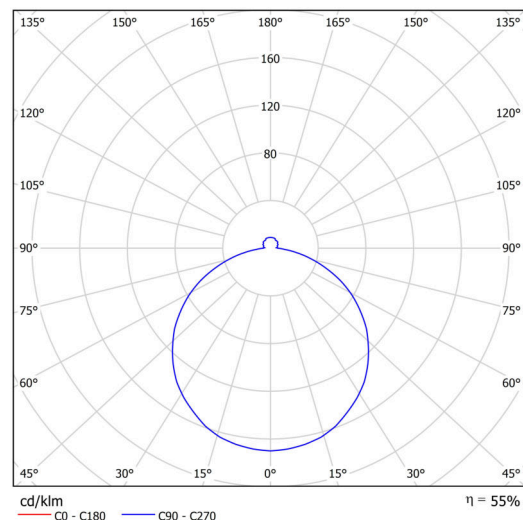

DELIA CV3

LED-1L20E1050KNV94/PM24C DALI 4K##

WWW.OSMONT.CZ

DELIA CV3

Product code: DEL69881

Type: LED-1L20E1050KNV94/PM24C DALI 4K##

Short description of the luminaire: White semi-recessed LED light DALI and PMMA shade.

Technical

Types of luminaires	Dimmable
Mounting type	semi-recessed
Base material	steel
Shade material	opal polymethyl methacrylate
Base color	white Ra9003
Shade color	white - black
Holding the shade	folding system
Mounting location	ceiling/wall
Width	500 mm
Length	500 mm
Height	68 mm
Diameter	ø 500 mm
mounting holes (diameter)	none
Installation wire (diameter)	2xØ16mm
Energy Class	D
Impact strength	IK04
Operating temperature	from -20°C to +30°C