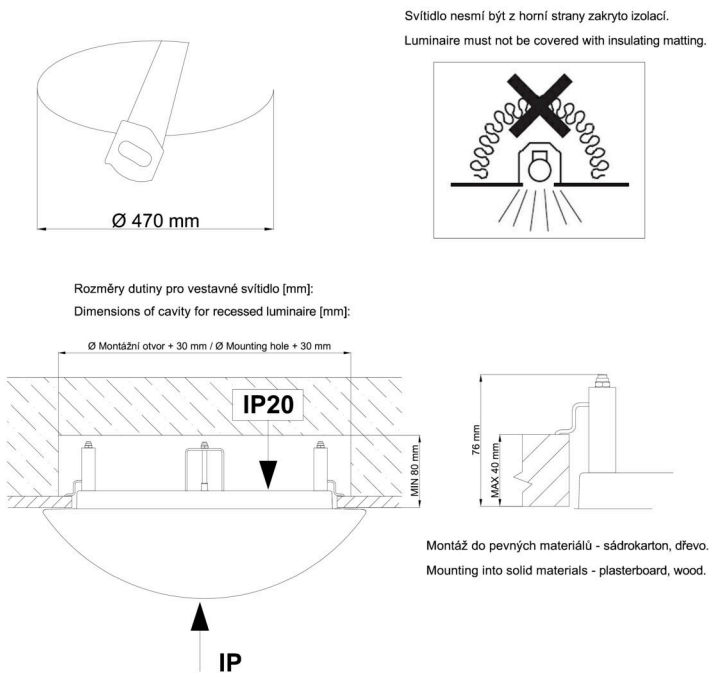

## Technical

Types of luminaires	Classic on/off
Mounting type	semi-recessed
Base material	steel
Shade material	opal polymethyl methacrylate
Base color	white Ra9003
Shade color	white - black
Holding the shade	folding system
Mounting location	ceiling/wall
Width	500 mm
Length	500 mm
Height	68 mm
Diameter	ø 500 mm
mounting holes (diameter)	none
Installation wire (diameter)	2xØ16mm
Energy Class	D
Impact strength	IK04
Operating temperature	from -20°C to +30°C

# TECHNICAL SHEET

## Multipower

Possibility of output adjustment by the user (DIP switch on the current source).

I [mA]	1050	900	850	700	
[%]	100	86	81	67	

## Installation dimensions: