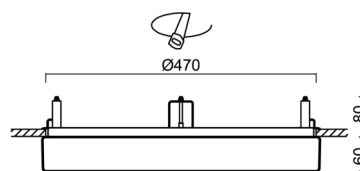

## Technical

Types of luminaires	Classic on/off
Mounting type	semi-recessed
Base material	steel
Shade material	opal polymethyl methacrylate
Base color	white Ra9003
Shade color	white - black
Holding the shade	folding system
Mounting location	ceiling/wall
Width	500 mm
Length	500 mm
Height	68 mm
Diameter	ø 500 mm
mounting holes (diameter)	none
Installation wire (diameter)	2xØ16mm
Energy Class	D
Impact strength	IK04
Operating temperature	from -20°C to +30°C