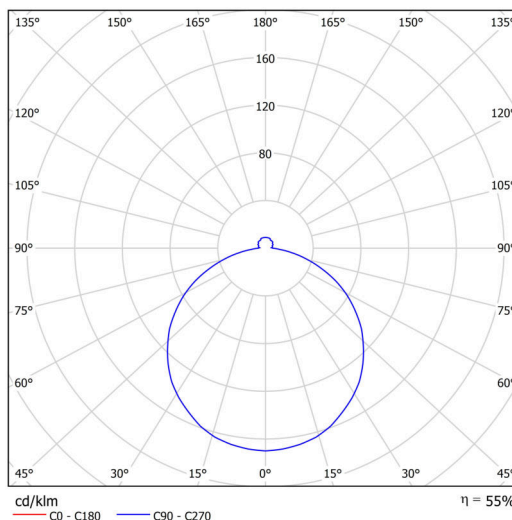

## Technical

Types of luminaires	Classic on/off
Mounting type	semi-recessed
Base material	steel
Shade material	opal polymethyl methacrylate
Base color	white Ra9003
Shade color	white - black
Holding the shade	folding system
Mounting location	ceiling/wall
Width	500 mm
Length	500 mm
Height	68 mm
Diameter	ø 500 mm
mounting holes (diameter)	none
Installation wire (diameter)	2xØ16mm
Energy Class	D
Impact strength	IK04
Operating temperature	from -20°C to +30°C