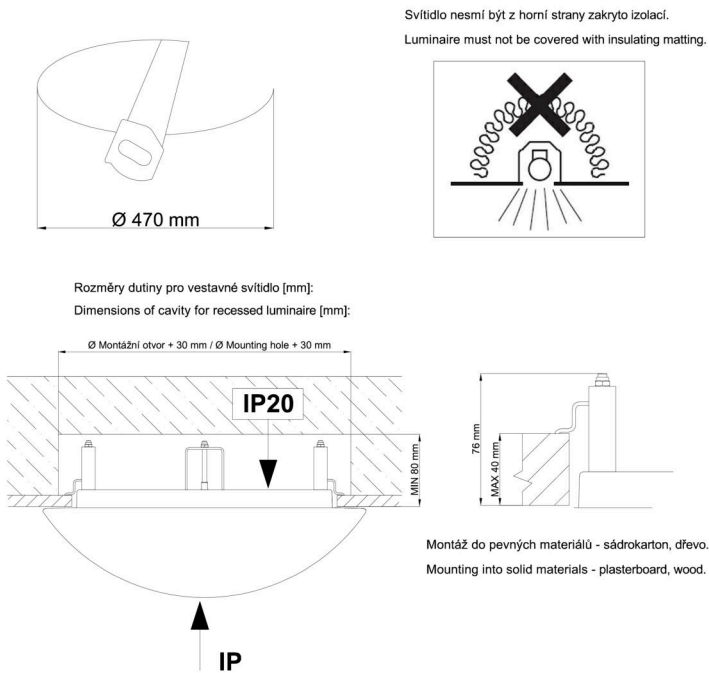

Logistic

EAN	8591728079369
Weight NTTO	3.1 Kg
Weight BTTO	3.6 Kg
Number of cartons	1 pcs
Package volume	0.047 m³
Package 1 width	0.51 m
Package 1 length	0.51 m
Package 1 height	0.18 m
Warranty*	60 months

*The warranty for the batteries is valid for 12 months from the date of purchase.

Installation dimensions: