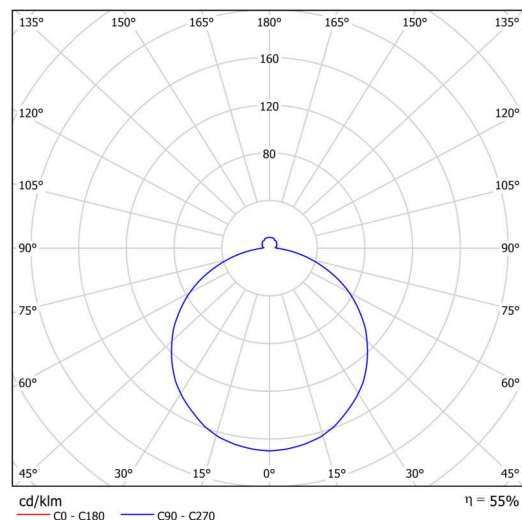

## Technical

Types of luminaires	Dimmable
Mounting type	semi-recessed
Base material	steel
Shade material	opal polymethyl methacrylate
Base color	white Ra9003
Shade color	white - black
Holding the shade	folding system
Mounting location	ceiling/wall
Width	500 mm
Length	500 mm
Height	68 mm
Diameter	ø 500 mm
mounting holes (diameter)	none
Installation wire (diameter)	2xØ16mm
Energy Class	D
Impact strength	IK04
Operating temperature	from -20°C to +30°C