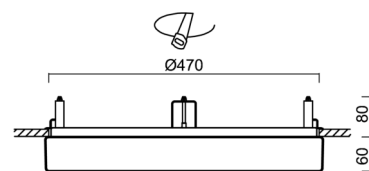

## Technical

Types of luminaires	Dimmable
Mounting type	semi-recessed
Base material	steel
Shade material	opal polymethyl methacrylate
Base color	white Ra9003
Shade color	white - black
Holding the shade	folding system
Mounting location	ceiling/wall
Width	500 mm
Length	500 mm
Height	68 mm
Diameter	ø 500 mm
mounting holes (diameter)	none
Installation wire (diameter)	2xØ16mm
Energy Class	D
Impact strength	IK04
Operating temperature	from -20°C to +30°C