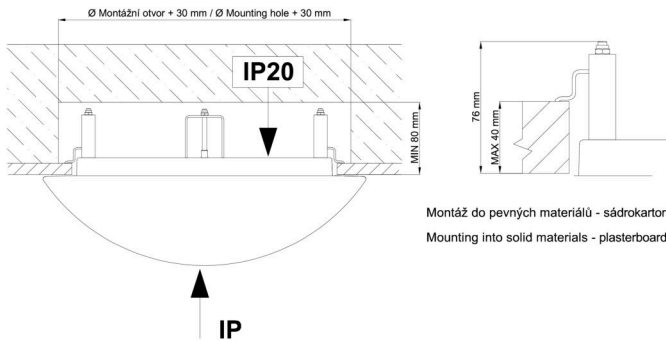

Technical

Types of luminaires	Dimmable
Mounting type	semi-recessed
Base material	steel
Shade material	opal polycarbonate
Base color	white Ral9003
Shade color	white - black
Holding the shade	folding system
Mounting location	ceiling/wall
Width	500 mm
Length	500 mm
Height	68 mm
Diameter	ø 500 mm
mounting holes (diameter)	none
Cable entrance	2xø16mm
Energy Class	D
Impact strength	IK10
Operating temperature	from -20°C to +30°C

*The warranty for the batteries is valid for 12 months from the date of purchase.

Installation dimensions:

Svítlidlo nesmí být z horní strany zakryto izolací.
Luminaire must not be covered with insulating matting.

Rozměry dutiny pro vestavné svítidlo [mm]:
Dimensions of cavity for recessed luminaire [mm]:

Montáž do pevných materiálů - sádkarton, dřevo.
Mounting into solid materials - plasterboard, wood.

Additional assortment: