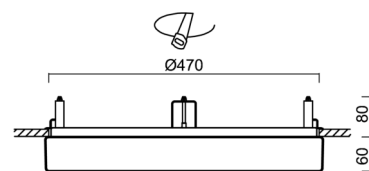

Technical

Types of luminaires	Dimmable
Mounting type	semi-recessed
Base material	steel
Shade material	opal polycarbonate
Base color	white Ral9003
Shade color	white - black
Holding the shade	folding system
Mounting location	ceiling/wall
Width	500 mm
Length	500 mm
Height	68 mm
Diameter	ø 500 mm
mounting holes (diameter)	none
Cable entrance	2xø16mm
Energy Class	D
Impact strength	IK10
Operating temperature	from -20°C to +30°C