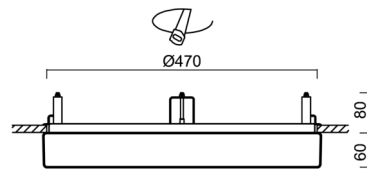

Technical

Types of luminaires	Dimmable
Mounting type	semi-recessed
Base material	steel
Shade material	opal polycarbonate
Base color	white Ral9003
Shade color	white - black
Holding the shade	folding system
Mounting location	ceiling/wall
Width	500 mm
Length	500 mm
Height	68 mm
Diameter	ø 500 mm
mounting holes (diameter)	none
Installation wire (diameter)	2xØ16mm
Energy Class	D
Impact strength	IK10
Operating temperature	from -20°C to +30°C