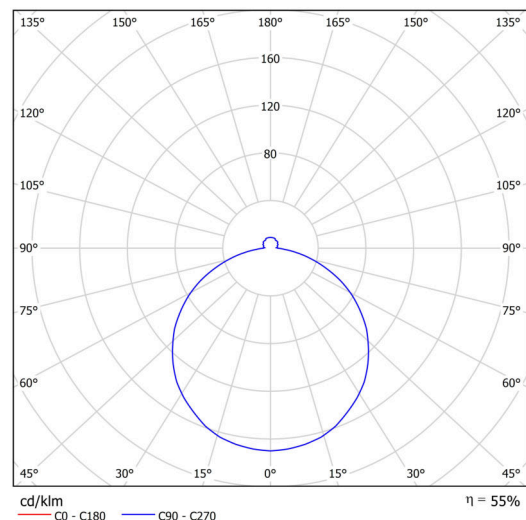

Luminous

Lum. flux of luminaire	4440 lm
Lum. flux of light source	8070 lm
Luminaire efficacy	92 lm/W
Temperature	4000 K
Rated life time LED L80/B10	100000 hours
CRI	Ra80
MacAdam	3
Blue light hazard	Risk group 0