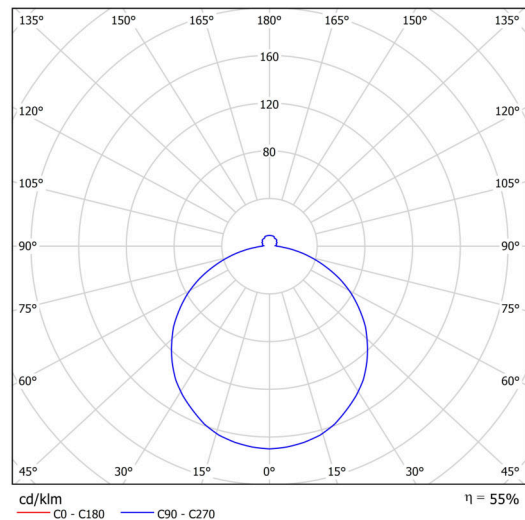

Technical

Types of luminaires	Dimmable
Mounting type	semi-recessed
Base material	steel
Shade material	opal polycarbonate
Base color	white Ral9003
Shade color	white - black
Holding the shade	folding system
Mounting location	ceiling/wall
Width	500 mm
Length	500 mm
Height	68 mm
Diameter	ø 500 mm
mounting holes (diameter)	none
Installation wire (diameter)	2xØ16mm
Energy Class	D
Impact strength	IK10
Operating temperature	from -20°C to +30°C