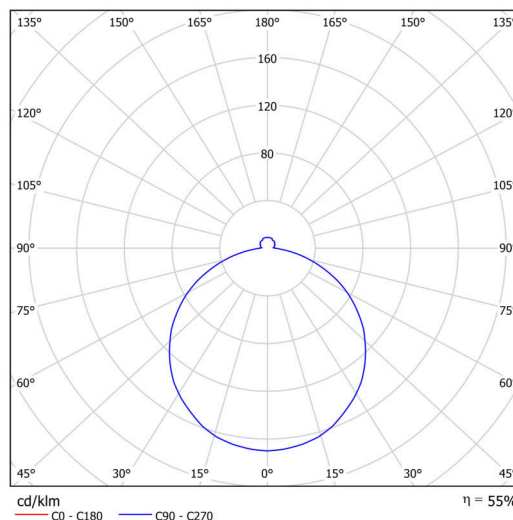

Luminous

Lum. flux of luminaire	3060 lm
Lum. flux of light source	5560 lm
Luminaire efficacy	95 lm/W
Temperature	4000 K
Rated life time LED L80/B10	100000 hours
CRI	Ra80
MacAdam	3
Blue light hazard	Risk group 0