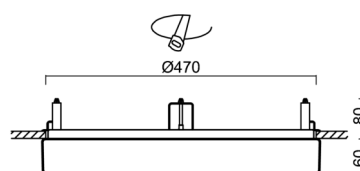

Technical

Types of luminaires	Dimmable
Mounting type	semi-recessed
Base material	steel
Shade material	opal polycarbonate
Base color	white Ra9003
Shade color	white - black
Holding the shade	folding system
Mounting location	ceiling/wall
Width	500 mm
Length	500 mm
Height	68 mm
Diameter	ø 500 mm
mounting holes (diameter)	none
Installation wire (diameter)	2xØ16mm
Energy Class	D
Impact strength	IK10
Operating temperature	from -20°C to +30°C