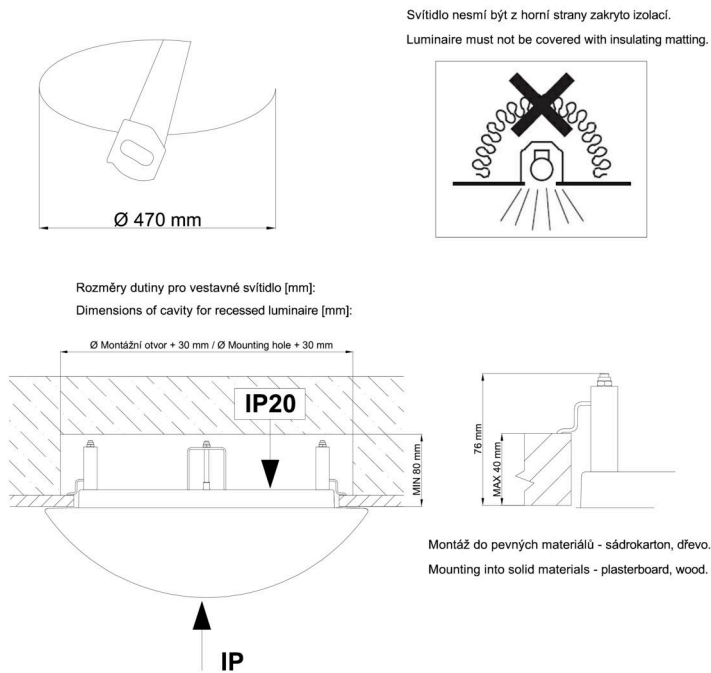

Logistic

EAN	8591728079086
Weight NTTO	3.1 Kg
Weight BTTO	3.6 Kg
Number of cartons	1 pcs
Package volume	0.047 m³
Package 1 width	0.51 m
Package 1 length	0.51 m
Package 1 height	0.18 m
Warranty*	60 months

*The warranty for the batteries is valid for 12 months from the date of purchase.

Installation dimensions: