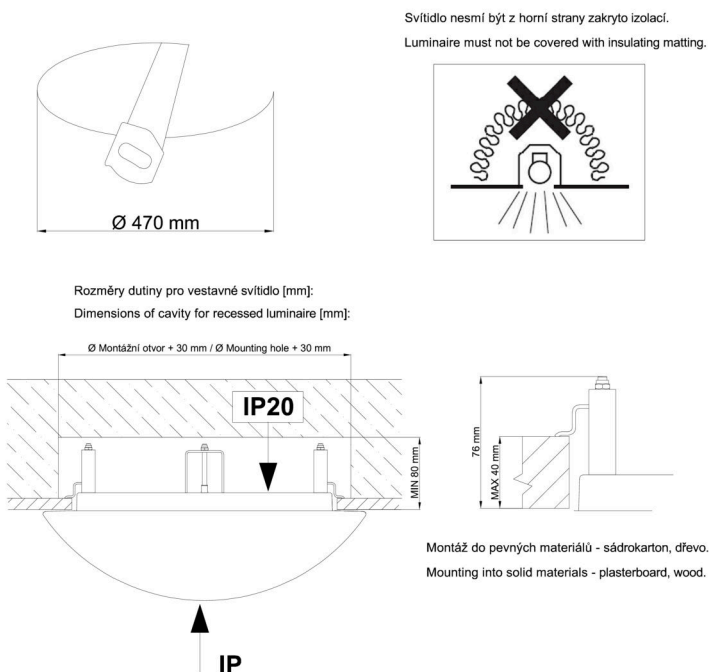

TECHNICAL SHEET

Elum data for calculation programs are available at www.osmont.cz.

Multipower

Possibility of output adjustment by the user (DIP switch on the current source).

I [mA]	1050	900	850	700	
[%]	100	86	81	67	

Logistic

EAN	8591728077808
Weight NTTO	3.5 Kg
Weight BTTO	4 Kg
Number of cartons	1 pcs
Package volume	0.047 m³
Package 1 width	0.51 m
Package 1 length	0.51 m
Package 1 height	0.18 m
Warranty*	60 months

*The warranty for the batteries is valid for 12 months from the date of purchase.

Installation dimensions: