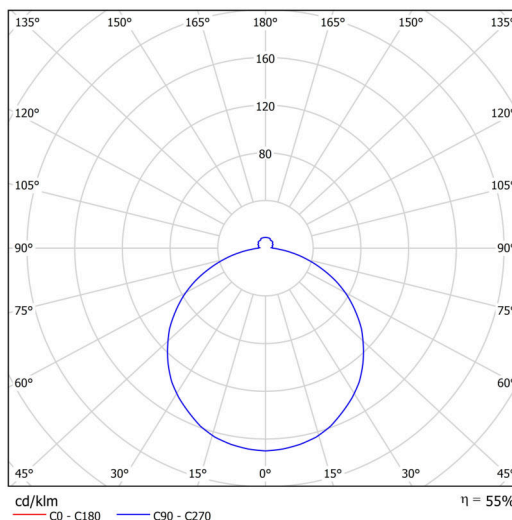

Luminous

Lum. flux of luminaire	4260 lm
Lum. flux of light source	7740 lm
Lum. flux of light source in emergency mode	150 lm
Luminaire efficacy	88 lm/W
Temperature	3000 K
Rated life time LED L80/B10	100000 hours
CRI	Ra80
MacAdam	3
Blue light hazard	Risk group 0