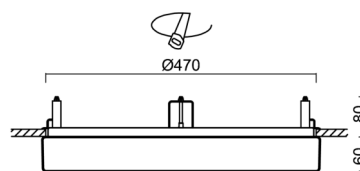

Technical

Types of luminaires	Emergency combined
Mounting type	semi-recessed
Base material	steel
Shade material	opal polymethyl methacrylate
Base color	white Ra9003
Shade color	white - black
Holding the shade	folding system
Mounting location	ceiling/wall
Width	500 mm
Length	500 mm
Height	68 mm
Diameter	ø 500 mm
mounting holes (diameter)	none
Installation wire (diameter)	2xØ16mm
Energy Class	D
Impact strength	IK04
Operating temperature	from 0°C to +30°C