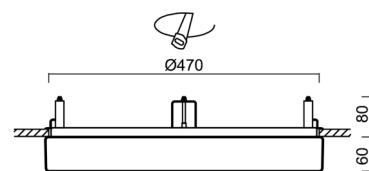

Technical

Types of luminaires	Dimmable
Mounting type	semi-recessed
Base material	steel
Shade material	opal polymethyl methacrylate
Base color	white Ra9003
Shade color	white - black
Holding the shade	folding system
Mounting location	ceiling/wall
Width	500 mm
Length	500 mm
Height	68 mm
Diameter	ø 500 mm
mounting holes (diameter)	none
Installation wire (diameter)	2xØ16mm
Energy Class	D
Impact strength	IK04
Operating temperature	from -20°C to +30°C