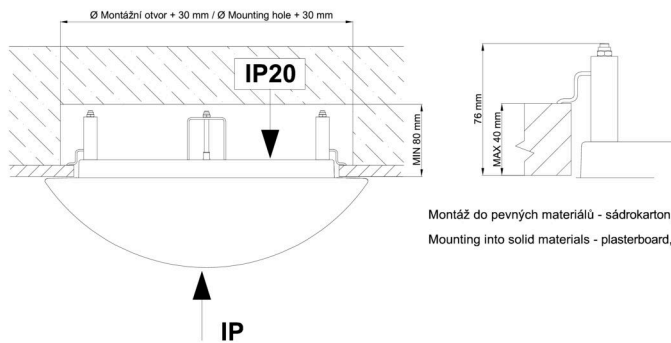

Technical

Types of luminaires	Dimmable
Mounting type	semi-recessed
Base material	steel
Shade material	opal polymethyl methacrylate
Base color	white Ra9003
Shade color	white - black
Holding the shade	folding system
Mounting location	ceiling/wall
Width	500 mm
Length	500 mm
Height	68 mm
Diameter	ø 500 mm
mounting holes (diameter)	none
Installation wire (diameter)	2xØ16mm
Energy Class	D
Impact strength	IK04
Operating temperature	from -20°C to +30°C

Eulum data for calculation programs are available at www.osmont.cz.

Logistic

EAN	8591728077792
Weight NTTO	3.1 Kg
Weight BTTO	3.6 Kg
Number of cartons	1 pcs
Package volume	0.047 m ³
Package 1 width	0.51 m
Package 1 length	0.51 m
Package 1 height	0.18 m
Warranty*	60 months

*The warranty for the batteries is valid for 12 months from the date of purchase.

Installation dimensions:

Svítlidlo nesmí být z horní strany zakryto izolací.
Luminaire must not be covered with insulating matting.

Rozměry dutiny pro vestavné svítidlo [mm]:
Dimensions of cavity for recessed luminaire [mm]:

Additional assortment:

Lampshade

Product code	Name	Color	Description	Picture	Drawing
20572	PM24C	white - black		