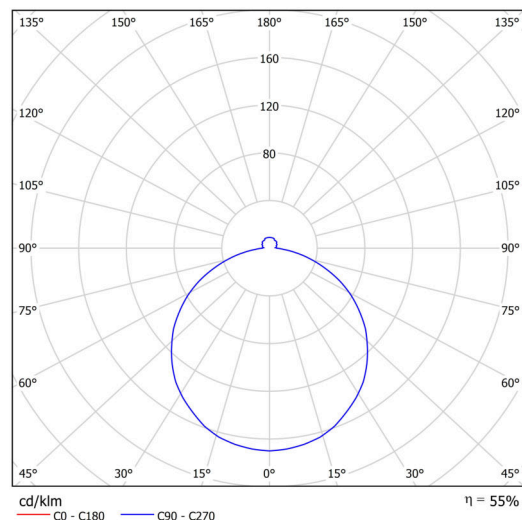

Technical

Types of luminaires	Dimmable
Mounting type	semi-recessed
Base material	steel
Shade material	opal polymethyl methacrylate
Base color	white Ra9003
Shade color	white - black
Holding the shade	folding system
Mounting location	ceiling/wall
Width	500 mm
Length	500 mm
Height	68 mm
Diameter	ø 500 mm
mounting holes (diameter)	none
Installation wire (diameter)	2xØ16mm
Energy Class	D
Impact strength	IK04
Operating temperature	from -20°C to +30°C