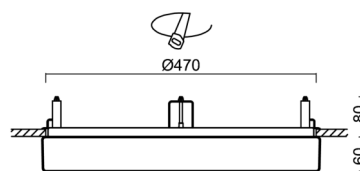

## Technical

Types of luminaires	Dimmable
Mounting type	semi-recessed
Base material	steel
Shade material	opal polymethyl methacrylate
Base color	white Ra9003
Shade color	white - black
Holding the shade	folding system
Mounting location	ceiling/wall
Width	500 mm
Length	500 mm
Height	68 mm
Diameter	ø 500 mm
mounting holes (diameter)	none
Installation wire (diameter)	2xØ16mm
Energy Class	D
Impact strength	IK04
Operating temperature	from -20°C to +30°C