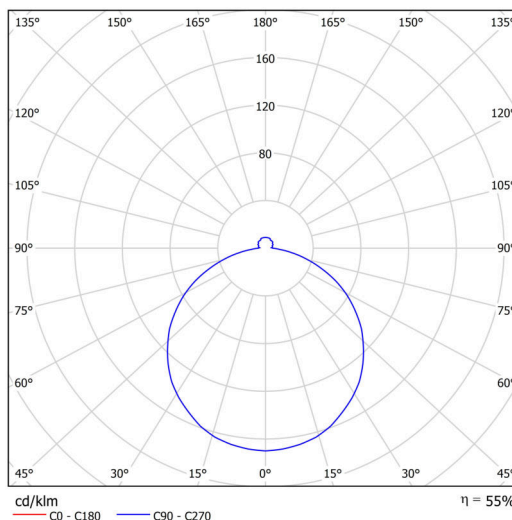

## Technical

Types of luminaires	Dimmable
Mounting type	semi-recessed
Base material	steel
Shade material	opal polymethyl methacrylate
Base color	white Ra9003
Shade color	white - black
Holding the shade	folding system
Mounting location	ceiling/wall
Width	500 mm
Length	500 mm
Height	68 mm
Diameter	ø 500 mm
mounting holes (diameter)	none
Installation wire (diameter)	2xØ16mm
Energy Class	D
Impact strength	IK04
Operating temperature	from -20°C to +30°C