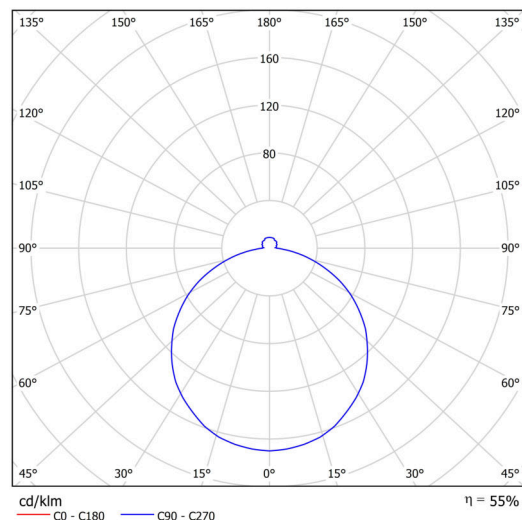

Technical

Types of luminaires	Dimmable
Mounting type	semi-recessed
Base material	steel
Shade material	opal polycarbonate
Base color	white Ra9003
Shade color	white - black
Holding the shade	folding system
Mounting location	ceiling/wall
Width	500 mm
Length	500 mm
Height	68 mm
Diameter	ø 500 mm
mounting holes (diameter)	none
Installation wire (diameter)	2xØ16mm
Energy Class	D
Impact strength	IK10
Operating temperature	from -20°C to +30°C