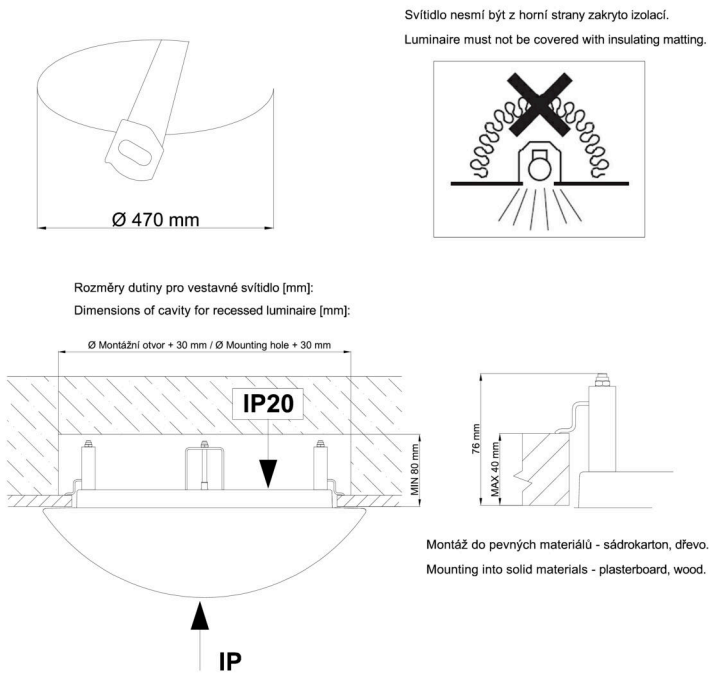

Logistic

EAN	8591728077518
Weight NTTO	3.1 Kg
Weight BTTO	3.6 Kg
Number of cartons	1 pcs
Package volume	0.047 m³
Package 1 width	0.51 m
Package 1 length	0.51 m
Package 1 height	0.18 m
Warranty*	60 months

*The warranty for the batteries is valid for 12 months from the date of purchase.

Installation dimensions: