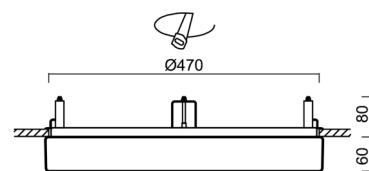

Technical

Types of luminaires	Dimmable
Mounting type	semi-recessed
Base material	steel
Shade material	opal polycarbonate
Base color	white Ra9003
Shade color	white - black
Holding the shade	folding system
Mounting location	ceiling/wall
Width	500 mm
Length	500 mm
Height	68 mm
Diameter	ø 500 mm
mounting holes (diameter)	none
Installation wire (diameter)	2xØ16mm
Energy Class	D
Impact strength	IK10
Operating temperature	from -20°C to +30°C