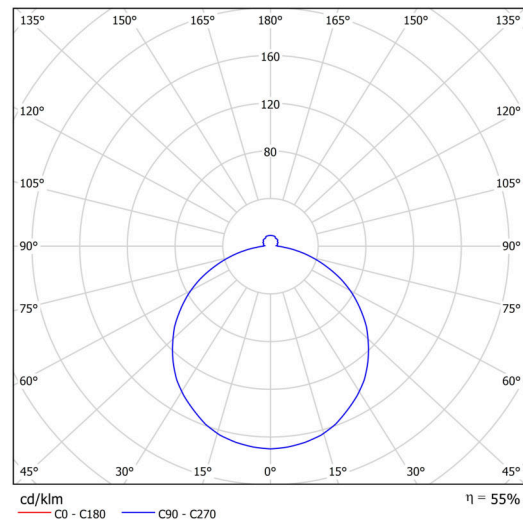

Luminous

Lum. flux of luminaire	2930 lm
Lum. flux of light source	5330 lm
Lum. flux of light source in emergency mode	150 lm
Luminaire efficacy	91 lm/W
Temperature	3000 K
Rated life time LED L80/B10	100000 hours
CRI	Ra80
MacAdam	3
Blue light hazard	Risk group 0