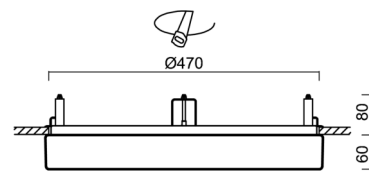

## Technical

Types of luminaires	Emergency combined
Mounting type	semi-recessed
Base material	steel
Shade material	opal polycarbonate
Base color	white Ra9003
Shade color	white - black
Holding the shade	folding system
Mounting location	ceiling/wall
Width	500 mm
Length	500 mm
Height	68 mm
Diameter	ø 500 mm
mounting holes (diameter)	none
Installation wire (diameter)	2xØ16mm
Energy Class	D
Impact strength	IK10
Operating temperature	from 0°C to +30°C