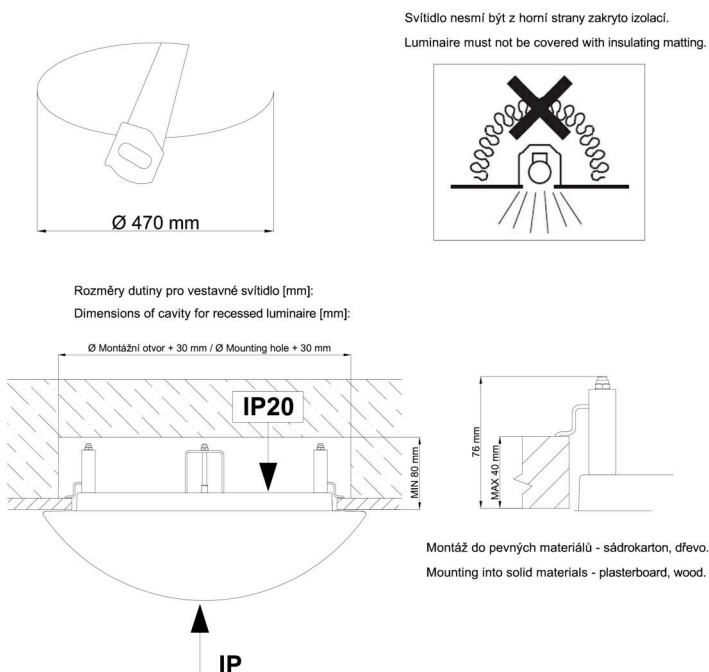

## Technical

Types of luminaires	Emergency combined
Mounting type	semi-recessed
Base material	steel
Shade material	opal polycarbonate
Base color	white Ra9003
Shade color	white - black
Holding the shade	folding system
Mounting location	ceiling/wall
Width	500 mm
Length	500 mm
Height	68 mm
Diameter	ø 500 mm
mounting holes (diameter)	none
Installation wire (diameter)	2xØ16mm
Energy Class	D
Impact strength	IK10
Operating temperature	from 0°C to +30°C

### Multipower

Possibility of output adjustment by the user (DIP switch on the current source).

I [mA]	700	600	500	400	
[%]	100	86	71	57	

### Installation dimensions: