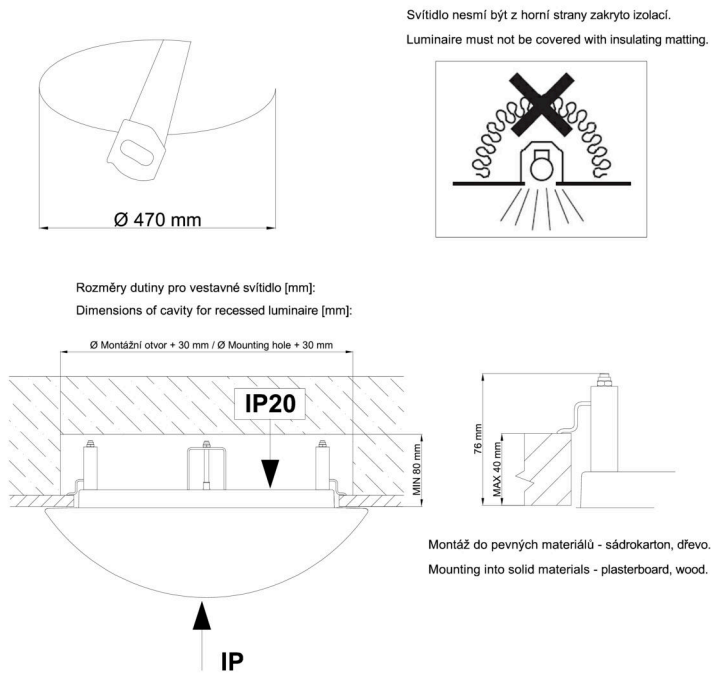

Logistic

EAN	8591728077488
Weight NTTO	3.1 Kg
Weight BTTO	3.6 Kg
Number of cartons	1 pcs
Package volume	0.047 m³
Package 1 width	0.51 m
Package 1 length	0.51 m
Package 1 height	0.18 m
Warranty*	60 months

*The warranty for the batteries is valid for 12 months from the date of purchase.

Installation dimensions: