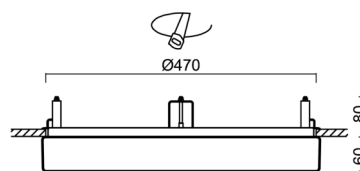

## Technical

Types of luminaires	Dimmable
Mounting type	semi-recessed
Base material	steel
Shade material	opal polycarbonate
Base color	white Ra9003
Shade color	white - black
Holding the shade	folding system
Mounting location	ceiling/wall
Width	500 mm
Length	500 mm
Height	68 mm
Diameter	ø 500 mm
mounting holes (diameter)	none
Installation wire (diameter)	2xØ16mm
Energy Class	D
Impact strength	IK10
Operating temperature	from -20°C to +30°C