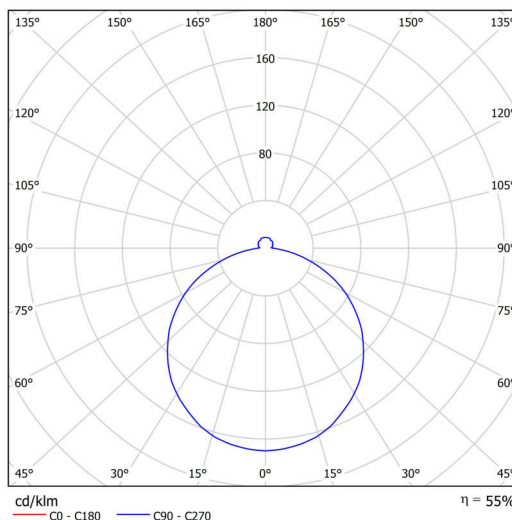

## Technical

Types of luminaires	Dimmable
Mounting type	semi-recessed
Base material	steel
Shade material	opal polycarbonate
Base color	white Ra9003
Shade color	white - black
Holding the shade	folding system
Mounting location	ceiling/wall
Width	500 mm
Length	500 mm
Height	68 mm
Diameter	ø 500 mm
mounting holes (diameter)	none
Installation wire (diameter)	2xØ16mm
Energy Class	D
Impact strength	IK10
Operating temperature	from -20°C to +30°C