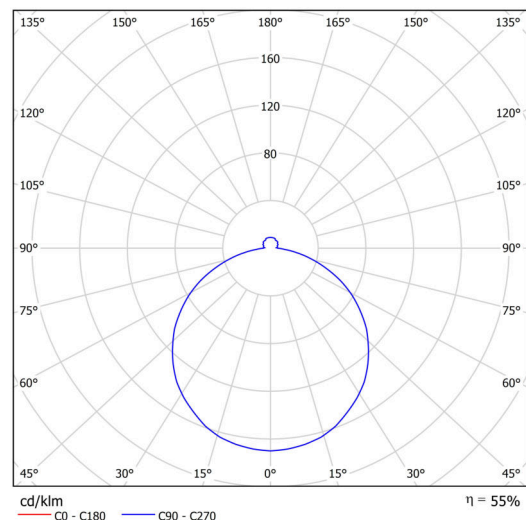

Luminous

Lum. flux of luminaire	2900 lm
Lum. flux of light source	5270 lm
Luminaire efficacy	85 lm/W
Temperature	4000 K
Rated life time LED L80/B10	100000 hours
CRI	Ra80
MacAdam	3
Blue light hazard	Risk group 0