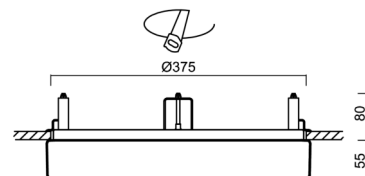

Technical

Types of luminaires	Dimmable
Mounting type	semi-recessed
Base material	steel
Shade material	opal polymethyl methacrylate
Base color	white Ra9003
Shade color	white - black
Holding the shade	folding system
Mounting location	ceiling/wall
Width	400 mm
Length	400 mm
Height	64 mm
Diameter	ø 400 mm
mounting holes (diameter)	none
Installation wire (diameter)	2xØ16mm
Energy Class	D
Impact strength	IK04
Operating temperature	from -20°C to +30°C

Eulum data for calculation programs are available at www.osmont.cz.

Logistic

EAN	8591728079314
Weight NTTO	2 Kg
Weight BTTO	2.3 Kg
Number of cartons	1 pcs
Package volume	0.031 m ³
Package 1 width	0.41 m
Package 1 length	0.42 m
Package 1 height	0.18 m
Warranty*	60 months