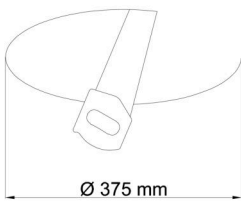

Logistic

EAN	8591728079314
Weight NTTO	2 Kg
Weight BTTO	2.3 Kg
Number of cartons	1 pcs
Package volume	0.031 m³
Package 1 width	0.41 m
Package 1 length	0.42 m
Package 1 height	0.18 m
Warranty*	60 months

*The warranty for the batteries is valid for 12 months from the date of purchase.

Installation dimensions: