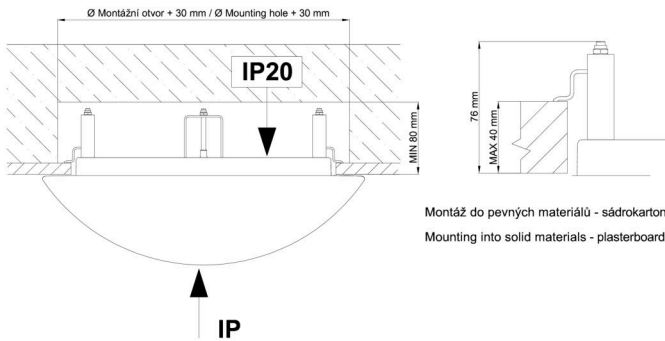

Technical

Types of luminaires	Dimmable
Mounting type	semi-recessed
Base material	steel
Shade material	opal polymethyl methacrylate
Base color	white Ra9003
Shade color	white - black
Holding the shade	folding system
Mounting location	ceiling/wall
Width	400 mm
Length	400 mm
Height	64 mm
Diameter	ø 400 mm
mounting holes (diameter)	none
Installation wire (diameter)	2xØ16mm
Energy Class	D
Impact strength	IK04
Operating temperature	from -20°C to +30°C

Eulum data for calculation programs are available at www.osmont.cz.

Logistic

EAN	8591728079314
Weight NTTO	2 Kg
Weight BTTO	2.3 Kg
Number of cartons	1 pcs
Package volume	0.031 m ³
Package 1 width	0.41 m
Package 1 length	0.42 m
Package 1 height	0.18 m
Warranty*	60 months

*The warranty for the batteries is valid for 12 months from the date of purchase.

Installation dimensions:

Svítidlo nesmí být z horní strany zakryto izolací.
Luminaire must not be covered with insulating matting.

Rozměry dutiny pro vestavné svítidlo [mm]:
Dimensions of cavity for recessed luminaire [mm]:

Additional assortment:

Lampshade

Product code	Name	Color	Description	Picture	Drawing
20571	PM23C	white - black		