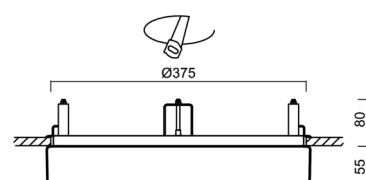

Technical

Types of luminaires	Emergency combined
Mounting type	semi-recessed
Base material	steel
Shade material	opal polymethyl methacrylate
Base color	white Ra9003
Shade color	white - black
Holding the shade	folding system
Mounting location	ceiling/wall
Width	400 mm
Length	400 mm
Height	64 mm
Diameter	Ø 400 mm
mounting holes (diameter)	none
Installation wire (diameter)	2xØ16mm
Energy Class	D
Impact strength	IK04

TECHNICAL SHEET

Eulum data for calculation programs are available at www.osmont.cz.

Logistic

EAN	8591728079277
Weight NTTO	2.4 Kg
Weight BTTO	2.8 Kg
Number of cartons	1 pcs
Package volume	0.031 m ³
Package 1 width	0.41 m
Package 1 length	0.42 m
Package 1 height	0.18 m
Warranty*	60 months