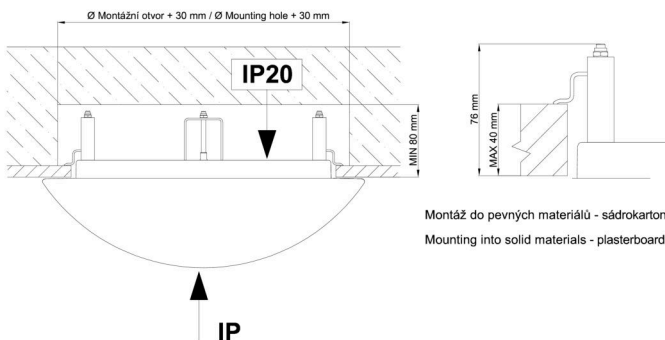

Technical

Types of luminaires	Emergency combined
Mounting type	semi-recessed
Base material	steel
Shade material	opal polymethyl methacrylate
Base color	white Ra9003
Shade color	white - black
Holding the shade	folding system
Mounting location	ceiling/wall
Width	400 mm
Length	400 mm
Height	64 mm
Diameter	Ø 400 mm
mounting holes (diameter)	none
Installation wire (diameter)	2xØ16mm
Energy Class	D
Impact strength	IK04

TECHNICAL SHEET

Eulum data for calculation programs are available at www.osmont.cz.

Logistic

EAN	8591728079277
Weight NTTO	2.4 Kg
Weight BTTO	2.8 Kg
Number of cartons	1 pcs
Package volume	0.031 m ³
Package 1 width	0.41 m
Package 1 length	0.42 m
Package 1 height	0.18 m
Warranty*	60 months

*The warranty for the batteries is valid for 12 months from the date of purchase.

Installation dimensions:

Svítlidlo nesmí být z horní strany zakryto izolací.
Luminaire must not be covered with insulating matting.

Rozměry dutiny pro vestavné svítidlo [mm]:
Dimensions of cavity for recessed luminaire [mm]:

Additional assortment:

Lampshade

Product code	Name	Color	Description	Picture	Drawing
20571	PM23C	white - black		