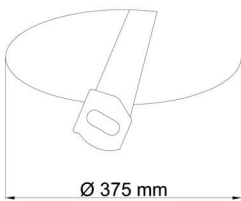

Installation dimensions: