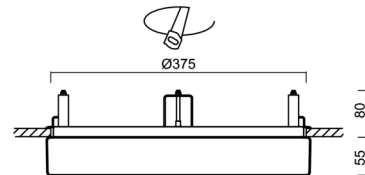

## Technical

Types of luminaires	Emergency combined + sensor
Mounting type	semi-recessed
Base material	steel
Shade material	opal polycarbonate
Base color	white Ral9003
Shade color	white - black
Holding the shade	folding system
Mounting location	ceiling/wall
Width	400 mm
Length	400 mm
Height	64 mm
Diameter	ø 400 mm
mounting holes (diameter)	none
Installation wire (diameter)	2xØ16mm
Energy Class	D
Impact strength	IK10
Operating temperature	from -20°C to +30°C