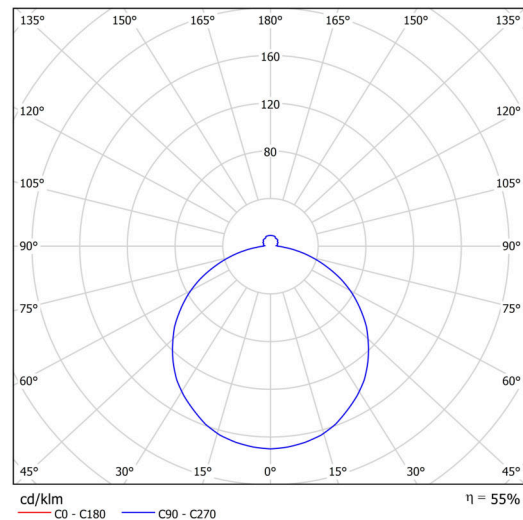

Luminous

Lum. flux of luminaire	2900 lm
Lum. flux of light source	5270 lm
Lum. flux of light source in emergency mode	150 lm
Luminaire efficacy	85 lm/W
Temperature	4000 K
Rated life time LED L80/B10	100000 hours
CRI	Ra80
MacAdam	3