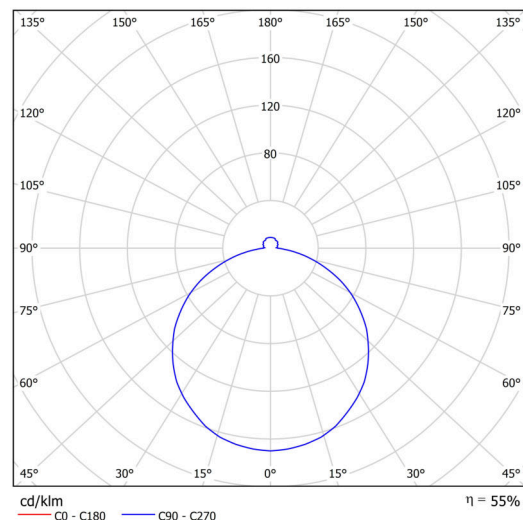

DELIA CV2

Product code: DEL69838

Type: LED-1L16E700KNV83/PC23C DALI 4K#

Short description of the luminaire: White semi-recessed LED light DALI and polycarbonate shade.

Technical

Types of luminaires	Dimmable
Mounting type	semi-recessed
Base material	steel
Shade material	opal polycarbonate
Base color	white Ra9003
Shade color	white - black
Holding the shade	folding system
Mounting location	ceiling/wall
Width	400 mm
Length	400 mm
Height	64 mm
Diameter	ø 400 mm
mounting holes (diameter)	none
Installation wire (diameter)	2xØ16mm
Energy Class	D
Impact strength	IK10

Electric

Power consumption	34 W
Ingress Protection	IP44
Socket	LED modul
terminal block	snap terminal block
Automatic circuit breaker type B10A	18 pcs
Automatic circuit breaker type B16A	28 pcs
Automatic circuit breaker type C10A	30 pcs
Automatic circuit breaker type C16A	46 pcs

Luminous

Lum. flux of luminaire	2900 lm
Lum. flux of light source	5270 lm
Luminaire efficacy	85 lm/W
Temperature	4000 K
Rated life time LED L80/B10	100000 hours
CRI	Ra80
MacAdam	3
Blue light hazard	Risk group 0

Eulum data for calculation programs are available at www.osmont.cz.