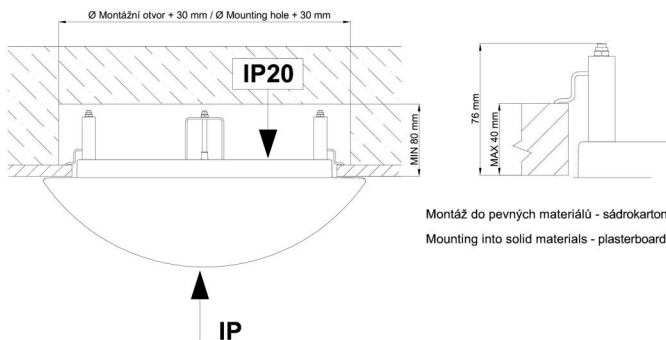

Technical

Types of luminaires	Dimmable
Mounting type	semi-recessed
Base material	steel
Shade material	opal polycarbonate
Base color	white Ra9003
Shade color	white - black
Holding the shade	folding system
Mounting location	ceiling/wall
Width	400 mm
Length	400 mm
Height	64 mm
Diameter	ø 400 mm
mounting holes (diameter)	none
Installation wire (diameter)	2xØ16mm
Energy Class	D
Impact strength	IK10

Eulum data for calculation programs are available at www.osmont.cz.

Logistic

EAN	8591728079031
Weight NTTO	2 Kg
Weight BTTO	2.4 Kg
Number of cartons	1 pcs
Package volume	0.031 m ³
Package 1 width	0.41 m
Package 1 length	0.42 m
Package 1 height	0.18 m
Warranty*	60 months

Rozměry dutiny pro vestavné svítidlo [mm]:
Dimensions of cavity for recessed luminaire [mm]:

Additional assortment:

Lampshade

Product code	Name	Color	Description	Picture	Drawing
20568	PC23C	white - black		