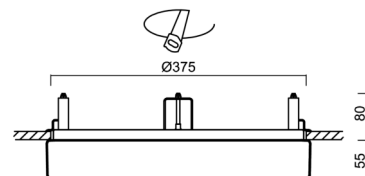

Technical

Types of luminaires	Dimmable
Mounting type	semi-recessed
Base material	steel
Shade material	opal polycarbonate
Base color	white Ra9003
Shade color	white - black
Holding the shade	folding system
Mounting location	ceiling/wall
Width	400 mm
Length	400 mm
Height	64 mm
Diameter	ø 400 mm
mounting holes (diameter)	none
Installation wire (diameter)	2xØ16mm
Energy Class	D
Impact strength	IK10

Electric

Power consumption	34 W
Ingress Protection	IP44
Socket	LED modul
terminal block	snap terminal block
Automatic circuit breaker type B10A	18 pcs
Automatic circuit breaker type B16A	28 pcs
Automatic circuit breaker type C10A	30 pcs
Automatic circuit breaker type C16A	46 pcs

Eulum data for calculation programs are available at www.osmont.cz.

Logistic

EAN	8591728079031
Weight NTTO	2 Kg
Weight BTTO	2.4 Kg
Number of cartons	1 pcs
Package volume	0.031 m ³
Package 1 width	0.41 m
Package 1 length	0.42 m
Package 1 height	0.18 m
Warranty*	60 months