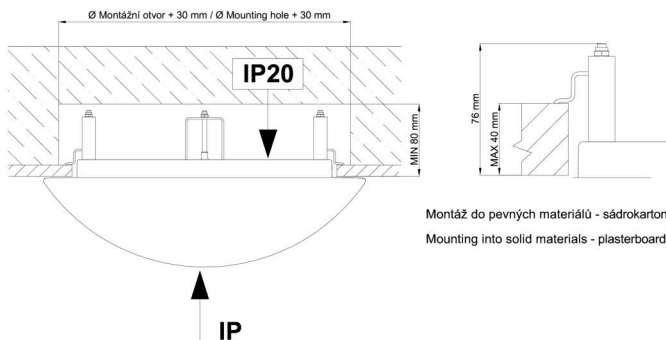

Technical

Types of luminaires	Dimmable
Mounting type	semi-recessed
Base material	steel
Shade material	opal polymethyl methacrylate
Base color	white Ra9003
Shade color	white - black
Holding the shade	folding system
Mounting location	ceiling/wall
Width	400 mm
Length	400 mm
Height	64 mm
Diameter	ø 400 mm
mounting holes (diameter)	none
Installation wire (diameter)	2xØ16mm
Energy Class	D
Impact strength	IK04
Operating temperature	from -20°C to +30°C

Eulum data for calculation programs are available at www.osmont.cz.

Logistic

EAN	8591728077716
Weight NTTO	2 Kg
Weight BTTO	2.4 Kg
Number of cartons	1 pcs
Package volume	0.031 m ³
Package 1 width	0.41 m
Package 1 length	0.42 m
Package 1 height	0.18 m
Warranty*	60 months

Rozměry dutiny pro vestavné svítidlo [mm]:
Dimensions of cavity for recessed luminaire [mm]:

Additional assortment:

Lampshade

Product code	Name	Color	Description	Picture	Drawing
20571	PM23C	white - black		