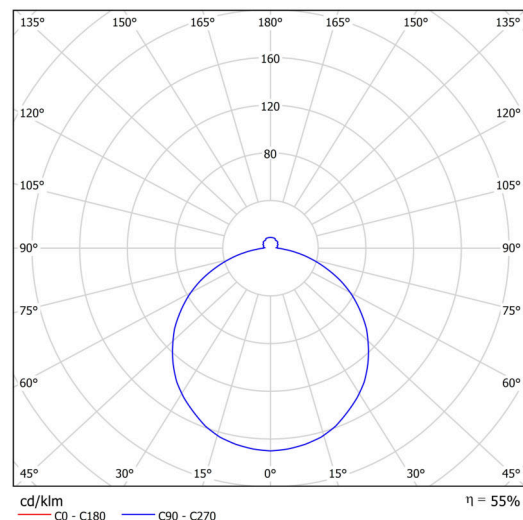

Luminous

Lum. flux of luminaire	2780 lm
Lum. flux of light source	5050 lm
Luminaire efficacy	81 lm/W
Temperature	3000 K
Rated life time LED L80/B10	100000 hours
CRI	Ra80
MacAdam	3
Blue light hazard	Risk group 0