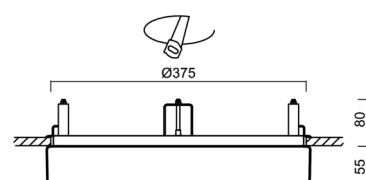

Technical

Types of luminaires	Emergency combined
Mounting type	semi-recessed
Base material	steel
Shade material	opal polycarbonate
Base color	white Ral9003
Shade color	white - black
Holding the shade	folding system
Mounting location	ceiling/wall
Width	400 mm
Length	400 mm
Height	64 mm
Diameter	Ø 400 mm
mounting holes (diameter)	none
Installation wire (diameter)	2xØ16mm
Energy Class	D
Impact strength	IK10
Operating temperature	from 0°C to +30°C

TECHNICAL SHEET

Eulum data for calculation programs are available at www.osmont.cz.

Logistic

EAN	8591728077396
Weight NTTO	2.4 Kg
Weight BTTO	2.8 Kg
Number of cartons	1 pcs
Package volume	0.031 m ³
Package 1 width	0.41 m
Package 1 length	0.42 m
Package 1 height	0.18 m
Warranty*	60 months

Rozměry dutiny pro vestavné svítidlo [mm]:
Dimensions of cavity for recessed luminaire [mm]:

Additional assortment:

Lampshade

Product code	Name	Color	Description	Picture	Drawing
20568	PC23C	white - black		