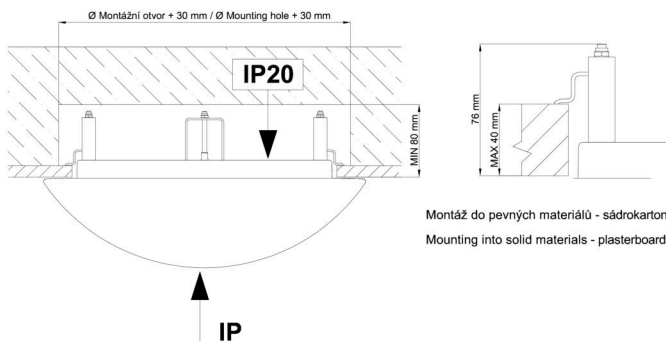

Technical

Types of luminaires	Emergency combined
Mounting type	semi-recessed
Base material	steel
Shade material	opal polycarbonate
Base color	white Ral9003
Shade color	white - black
Holding the shade	folding system
Mounting location	ceiling/wall
Width	400 mm
Length	400 mm
Height	64 mm
Diameter	Ø 400 mm
mounting holes (diameter)	none
Installation wire (diameter)	2xØ16mm
Energy Class	D
Impact strength	IK10
Operating temperature	from 0°C to +30°C

TECHNICAL SHEET

Eulum data for calculation programs are available at www.osmont.cz.

Logistic

EAN	8591728077396
Weight NTTO	2.4 Kg
Weight BTTO	2.8 Kg
Number of cartons	1 pcs
Package volume	0.031 m ³
Package 1 width	0.41 m
Package 1 length	0.42 m
Package 1 height	0.18 m
Warranty*	60 months

*The warranty for the batteries is valid for 12 months from the date of purchase.

Installation dimensions:

Svítlidlo nesmí být z horní strany zakryto izolací.
Luminaire must not be covered with insulating matting.

Rozměry dutiny pro vestavné svítidlo [mm]:
Dimensions of cavity for recessed luminaire [mm]:

Additional assortment:

Lampshade

Product code	Name	Color	Description	Picture	Drawing
20568	PC23C	white - black		