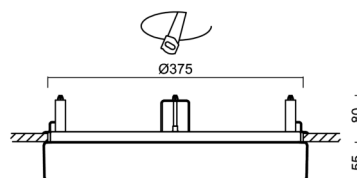

Technical

Types of luminaires	Dimmable
Mounting type	semi-recessed
Base material	steel
Shade material	opal polycarbonate
Base color	white Ra9003
Shade color	white - black
Holding the shade	folding system
Mounting location	ceiling/wall
Width	400 mm
Length	400 mm
Height	64 mm
Diameter	ø 400 mm
mounting holes (diameter)	none
Installation wire (diameter)	2xø16mm
Energy Class	D
Impact strength	IK10
Operating temperature	from -20°C to +30°C

Eulum data for calculation programs are available at www.osmont.cz.

Logistic

EAN	8591728077372
Weight NTTO	2 Kg
Weight BTTO	2.4 Kg
Number of cartons	1 pcs
Package volume	0.031 m ³
Package 1 width	0.41 m
Package 1 length	0.42 m
Package 1 height	0.18 m
Warranty*	60 months

Rozměry dutiny pro vestavné svítidlo [mm]:
Dimensions of cavity for recessed luminaire [mm]:

Additional assortment:

Lampshade

Product code	Name	Color	Description	Picture	Drawing
20568	PC23C	white - black		