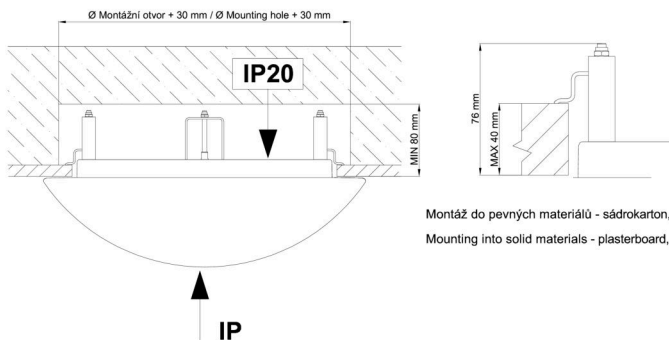

Technical

Types of luminaires	Dimmable
Mounting type	semi-recessed
Base material	steel
Shade material	opal polycarbonate
Base color	white Ra9003
Shade color	white - black
Holding the shade	folding system
Mounting location	ceiling/wall
Width	400 mm
Length	400 mm
Height	64 mm
Diameter	ø 400 mm
mounting holes (diameter)	none
Installation wire (diameter)	2xø16mm
Energy Class	D
Impact strength	IK10
Operating temperature	from -20°C to +30°C

Eulum data for calculation programs are available at www.osmont.cz.

Logistic

EAN	8591728077372
Weight NTTO	2 Kg
Weight BTTO	2.4 Kg
Number of cartons	1 pcs
Package volume	0.031 m ³
Package 1 width	0.41 m
Package 1 length	0.42 m
Package 1 height	0.18 m
Warranty*	60 months

*The warranty for the batteries is valid for 12 months from the date of purchase.

Installation dimensions:

Svítidlo nesmí být z horní strany zakryto izolací.
Luminaire must not be covered with insulating matting.

Rozměry dutiny pro vestavné svítidlo [mm]:
Dimensions of cavity for recessed luminaire [mm]:

Additional assortment:

Lampshade

Product code	Name	Color	Description	Picture	Drawing
20568	PC23C	white - black		