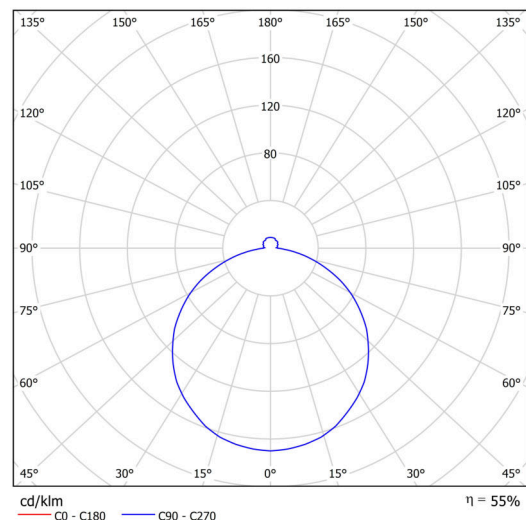

Luminous

Lum. flux of luminaire	1550 lm
Lum. flux of light source	2810 lm
Lum. flux of light source in emergency mode	150 lm
Luminaire efficacy	86 lm/W
Temperature	4000 K
Rated life time LED L80/B10	100000 hours
CRI	Ra80
MacAdam	3
Blue light hazard	Risk group 0