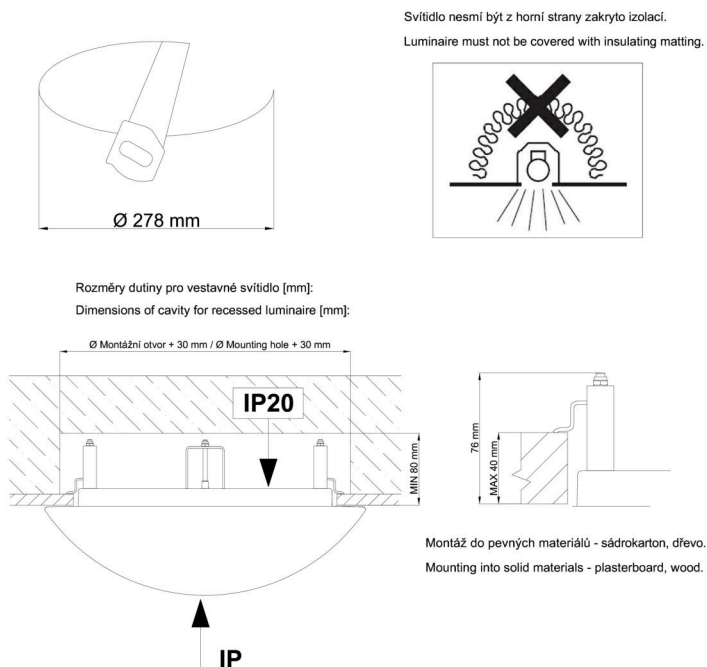

## Technical

Types of luminaires	Emergency combined + sensor
Mounting type	semi-recessed
Base material	steel
Shade material	opal polymethyl methacrylate
Base color	white Ra9003
Shade color	white - black
Holding the shade	folding system
Mounting location	ceiling/wall
Width	300 mm
Length	300 mm
Height	60 mm
Diameter	ø 300 mm
mounting holes (diameter)	none
Installation wire (diameter)	2xØ16mm
Energy Class	D
Impact strength	IK04
Operating temperature	from -20°C to +30°C

### Multipower

Possibility of output adjustment by the user (DIP switch on the current source).

I [mA]	700	600	500	400	
[%]	100	86	71	57	

### Installation dimensions: