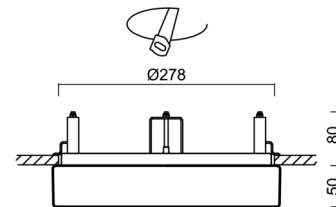

## Technical

Types of luminaires	Emergency combined + sensor
Mounting type	semi-recessed
Base material	steel
Shade material	opal polymethyl methacrylate
Base color	white Ra9003
Shade color	white - black
Holding the shade	folding system
Mounting location	ceiling/wall
Width	300 mm
Length	300 mm
Height	60 mm
Diameter	ø 300 mm
mounting holes (diameter)	none
Installation wire (diameter)	2xØ16mm
Energy Class	D
Impact strength	IK04
Operating temperature	from -20°C to +30°C

### Installation dimensions: