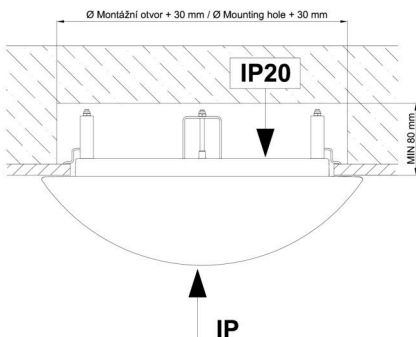

Technical

Types of luminaires	Emergency combined
Mounting type	semi-recessed
Base material	steel
Shade material	opal polymethyl methacrylate
Base color	white Ra9003
Shade color	white - black
Holding the shade	folding system
Mounting location	ceiling/wall
Width	300 mm
Length	300 mm
Height	60 mm
Diameter	ø 300 mm
mounting holes (diameter)	none
Installation wire (diameter)	2xØ16mm
Energy Class	D
Impact strength	IK04
Operating temperature	from 0°C to +30°C

Rozměry dutiny pro vestavné svítidlo [mm]:
Dimensions of cavity for recessed luminaire [mm]:

Montáž do pevných materiálů - sádkarton, dřevo.
Mounting into solid materials - plasterboard, wood.

Additional assortment: