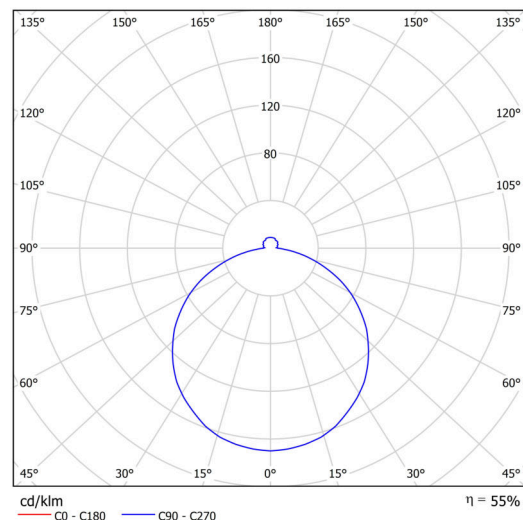

Luminous

Lum. flux of luminaire	1550 lm
Lum. flux of light source	2810 lm
Lum. flux of light source in emergency mode	150 lm
Luminaire efficacy	86 lm/W
Temperature	4000 K
Rated life time LED L80/B10	100000 hours
CRI	Ra80
MacAdam	3
Blue light hazard	Risk group 0