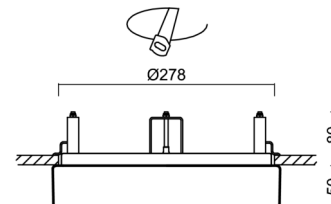

Technical

Types of luminaires	Emergency combined
Mounting type	semi-recessed
Base material	steel
Shade material	opal polymethyl methacrylate
Base color	white Ra9003
Shade color	white - black
Holding the shade	folding system
Mounting location	ceiling/wall
Width	300 mm
Length	300 mm
Height	60 mm
Diameter	ø 300 mm
mounting holes (diameter)	none
Installation wire (diameter)	2xØ16mm
Energy Class	D
Impact strength	IK04
Operating temperature	from 0°C to +30°C

Rozměry dutiny pro vestavné svítidlo [mm]:
Dimensions of cavity for recessed luminaire [mm]:

Montáž do pevných materiálů - sádkarton, dřevo.
Mounting into solid materials - plasterboard, wood.

Additional assortment: