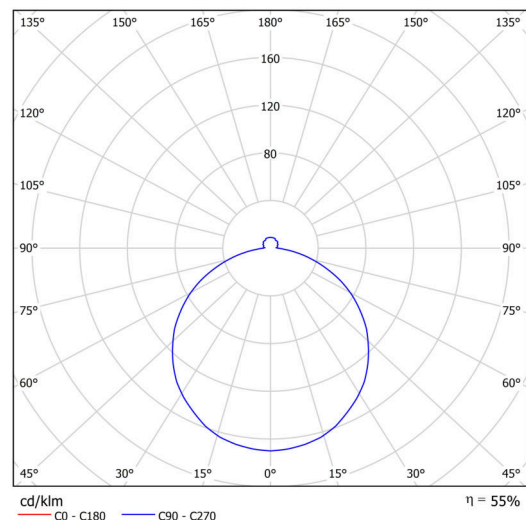

Luminous

Lum. flux of luminaire	1550 lm
Lum. flux of light source	2810 lm
Luminaire efficacy	86 lm/W
Temperature	4000 K
Rated life time LED L80/B10	100000 hours
CRI	Ra80
MacAdam	3
Blue light hazard	Risk group 0