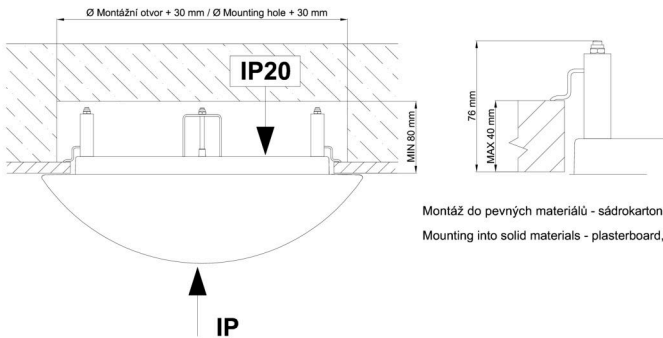

Technical

Types of luminaires	Dimmable
Mounting type	semi-recessed
Base material	steel
Shade material	opal polymethyl methacrylate
Base color	white Ra9003
Shade color	white - black
Holding the shade	folding system
Mounting location	ceiling/wall
Width	300 mm
Length	300 mm
Height	60 mm
Diameter	ø 300 mm
mounting holes (diameter)	none
Installation wire (diameter)	2xØ16mm
Energy Class	D
Impact strength	IK04
Operating temperature	from -20°C to +30°C

*The warranty for the batteries is valid for 12 months from the date of purchase.

Installation dimensions:

Svítlidlo nesmí být z horní strany zakryto izolací.
Luminaire must not be covered with insulating matting.

Rozměry dutiny pro vestavné svítidlo [mm]:
Dimensions of cavity for recessed luminaire [mm]:

Montáž do pevných materiálů - sádkartón, dřevo.
Mounting into solid materials - plasterboard, wood.

Additional assortment: