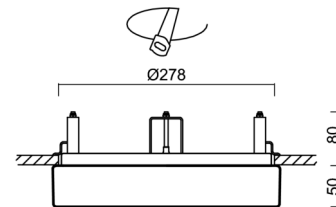

Technical

Types of luminaires	Dimmable
Mounting type	semi-recessed
Base material	steel
Shade material	opal polymethyl methacrylate
Base color	white Ra9003
Shade color	white - black
Holding the shade	folding system
Mounting location	ceiling/wall
Width	300 mm
Length	300 mm
Height	60 mm
Diameter	ø 300 mm
mounting holes (diameter)	none
Installation wire (diameter)	2xØ16mm
Energy Class	D
Impact strength	IK04
Operating temperature	from -20°C to +30°C

Eulum data for calculation programs are available at www.osmont.cz.

Logistic

EAN	8591728079208
Weight NTTO	1.35 Kg
Weight BTTO	1.55 Kg
Number of cartons	1 pcs
Package volume	0.017 m ³
Package 1 width	0.31 m
Package 1 length	0.31 m
Package 1 height	0.18 m
Warranty*	60 months

Rozměry dutiny pro vestavné svítidlo [mm]:
Dimensions of cavity for recessed luminaire [mm]:

Montáž do pevných materiálů - sádkartón, dřevo.
Mounting into solid materials - plasterboard, wood.

Additional assortment: