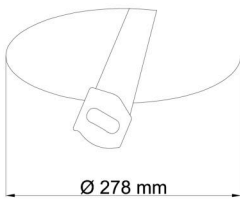

Logistic

EAN	8591728079208
Weight NTTO	1.35 Kg
Weight BTTO	1.55 Kg
Number of cartons	1 pcs
Package volume	0.017 m³
Package 1 width	0.31 m
Package 1 length	0.31 m
Package 1 height	0.18 m
Warranty*	60 months

*The warranty for the batteries is valid for 12 months from the date of purchase.

Installation dimensions: