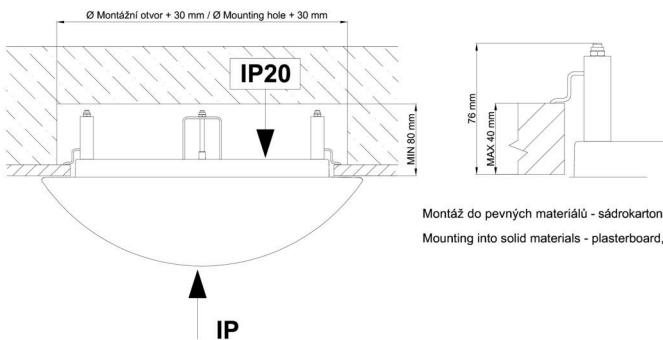

Technical

Types of luminaires	Emergency combined
Mounting type	semi-recessed
Base material	steel
Shade material	opal polymethyl methacrylate
Base color	white Ra9003
Shade color	white - black
Holding the shade	folding system
Mounting location	ceiling/wall
Width	300 mm
Length	300 mm
Height	60 mm
Diameter	ø 300 mm
mounting holes (diameter)	none
Installation wire (diameter)	2xØ16mm
Energy Class	D
Impact strength	IK04
Operating temperature	from 0°C to +30°C

TECHNICAL SHEET

Eulum data for calculation programs are available at www.osmont.cz.

Logistic

EAN	8591728079161
Weight NTTO	1.55 Kg
Weight BTTO	1.75 Kg
Number of cartons	1 pcs
Package volume	0.017 m ³
Package 1 width	0.31 m
Package 1 length	0.31 m
Package 1 height	0.18 m
Warranty*	60 months

*The warranty for the batteries is valid for 12 months from the date of purchase.

Installation dimensions:

Svítlidlo nesmí být z horní strany zakryto izolací.
Luminaire must not be covered with insulating matting.

Rozměry dutiny pro vestavné svítidlo [mm]:
Dimensions of cavity for recessed luminaire [mm]:

Montáž do pevných materiálů - sádkartón, dřevo.
Mounting into solid materials - plasterboard, wood.

Additional assortment: