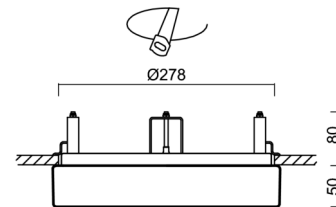

Technical

Types of luminaires	Emergency combined
Mounting type	semi-recessed
Base material	steel
Shade material	opal polymethyl methacrylate
Base color	white Ra9003
Shade color	white - black
Holding the shade	folding system
Mounting location	ceiling/wall
Width	300 mm
Length	300 mm
Height	60 mm
Diameter	ø 300 mm
mounting holes (diameter)	none
Installation wire (diameter)	2xØ16mm
Energy Class	D
Impact strength	IK04
Operating temperature	from 0°C to +30°C

TECHNICAL SHEET

Eulum data for calculation programs are available at www.osmont.cz.

Logistic

EAN	8591728079161
Weight NTTO	1.55 Kg
Weight BTTO	1.75 Kg
Number of cartons	1 pcs
Package volume	0.017 m ³
Package 1 width	0.31 m
Package 1 length	0.31 m
Package 1 height	0.18 m
Warranty*	60 months

Rozměry dutiny pro vestavné svítidlo [mm]:
Dimensions of cavity for recessed luminaire [mm]:

Montáž do pevných materiálů - sádkartón, dřevo.
Mounting into solid materials - plasterboard, wood.

Additional assortment: