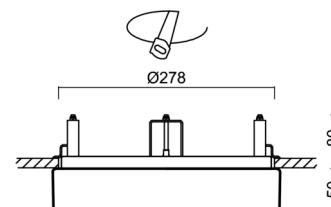

Technical

Types of luminaires	Dimmable
Mounting type	semi-recessed
Base material	steel
Shade material	opal polymethyl methacrylate
Base color	white Ra9003
Shade color	white - black
Holding the shade	folding system
Mounting location	ceiling/wall
Width	300 mm
Length	300 mm
Height	60 mm
Diameter	ø 300 mm
mounting holes (diameter)	none
Installation wire (diameter)	2xØ16mm
Energy Class	D
Impact strength	IK04
Operating temperature	from -20°C to +30°C

Eulum data for calculation programs are available at www.osmont.cz.

Logistic

EAN	8591728079154
Weight NTTO	1.35 Kg
Weight BTTO	1.55 Kg
Number of cartons	1 pcs
Package volume	0.017 m ³
Package 1 width	0.31 m
Package 1 length	0.31 m
Package 1 height	0.18 m
Warranty*	60 months