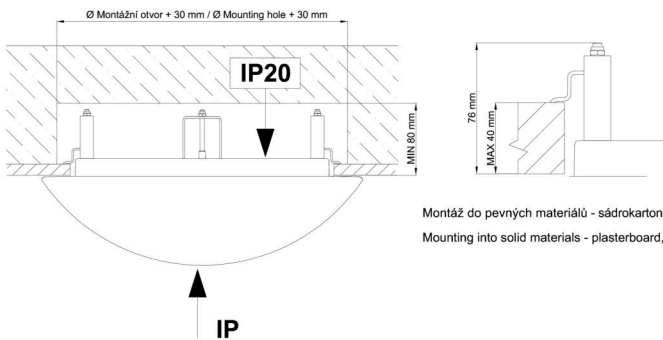

Technical

Types of luminaires	Dimmable
Mounting type	semi-recessed
Base material	steel
Shade material	opal polymethyl methacrylate
Base color	white Ra9003
Shade color	white - black
Holding the shade	folding system
Mounting location	ceiling/wall
Width	300 mm
Length	300 mm
Height	60 mm
Diameter	ø 300 mm
mounting holes (diameter)	none
Installation wire (diameter)	2xØ16mm
Energy Class	D
Impact strength	IK04
Operating temperature	from -20°C to +30°C

*The warranty for the batteries is valid for 12 months from the date of purchase.

Installation dimensions:

Svítlidlo nesmí být z horní strany zakryto izolací.
Luminaire must not be covered with insulating matting.

Rozměry dutiny pro vestavné svítidlo [mm]:
Dimensions of cavity for recessed luminaire [mm]:

Montáž do pevných materiálů - sádkarton, dřevo.
Mounting into solid materials - plasterboard, wood.

Additional assortment: