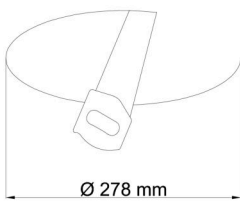

Logistic

EAN	8591728079154
Weight NTTO	1.35 Kg
Weight BTTO	1.55 Kg
Number of cartons	1 pcs
Package volume	0.017 m³
Package 1 width	0.31 m
Package 1 length	0.31 m
Package 1 height	0.18 m
Warranty*	60 months

*The warranty for the batteries is valid for 12 months from the date of purchase.

Installation dimensions: