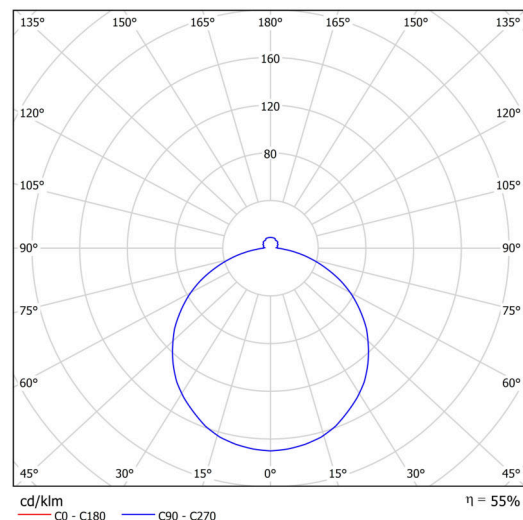

DELIA CV1

Product code: DEL69857

Type: LED-1L14E500KNV62/PM22C DALI 4K#

Short description of the luminaire: White semi-recessed LED light DALI and PMMA shade.

Technical

Types of luminaires	Dimmable
Mounting type	semi-recessed
Base material	steel
Shade material	opal polymethyl methacrylate
Base color	white Ra9003
Shade color	white - black
Holding the shade	folding system
Mounting location	ceiling/wall
Width	300 mm
Length	300 mm
Height	60 mm
Diameter	ø 300 mm
mounting holes (diameter)	none
Installation wire (diameter)	2xØ16mm
Energy Class	D
Impact strength	IK04
Operating temperature	from -20°C to +30°C

Electric

Power consumption	13 W
Ingress Protection	IP44
Socket	LED modul
terminal block	snap terminal block
Automatic circuit breaker type B10A	31 pcs
Automatic circuit breaker type B16A	50 pcs
Automatic circuit breaker type C10A	52 pcs
Automatic circuit breaker type C16A	85 pcs

Luminous

Lum. flux of luminaire	1140 lm
Lum. flux of light source	2080 lm
Luminaire efficacy	87 lm/W
Temperature	4000 K
Rated life time LED L80/B10	100000 hours
CRI	Ra80
MacAdam	3
Blue light hazard	Risk group 0

Eulum data for calculation programs are available at www.osmont.cz.