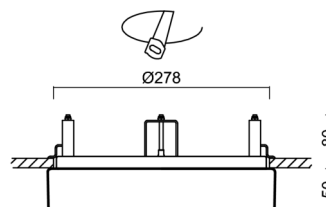

Technical

Types of luminaires	Sensor
Mounting type	semi-recessed
Base material	steel
Shade material	opal polymethyl methacrylate
Base color	white Ra9003
Shade color	white - black
Holding the shade	folding system
Mounting location	ceiling/wall
Width	300 mm
Length	300 mm
Height	60 mm
Diameter	ø 300 mm
mounting holes (diameter)	none
Installation wire (diameter)	2xØ16mm
Energy Class	D
Impact strength	IK04
Operating temperature	from -20°C to +30°C

Eulum data for calculation programs are available at www.osmont.cz.

Logistic

EAN	8591728079147
Weight NTTO	1.35 Kg
Weight BTTO	1.55 Kg
Number of cartons	1 pcs
Package volume	0.017 m ³
Package 1 width	0.31 m
Package 1 length	0.31 m
Package 1 height	0.18 m
Warranty*	60 months