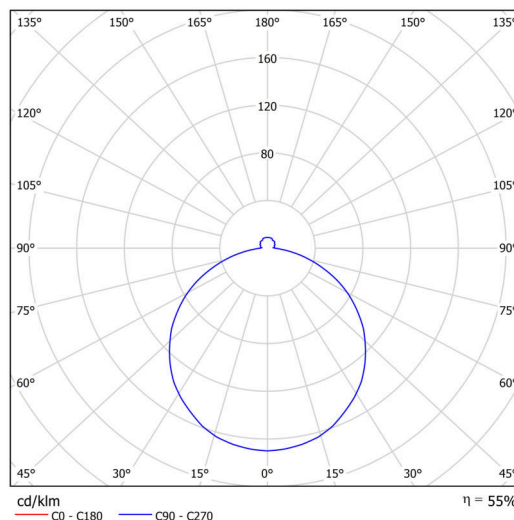

DELIA CV1

Product code: DEL69856

Type: LED-1L14E500KNV62/PM22C HF 4K#

Short description of the luminaire: White semi-recessed LED light with sensor and PMMA shade.

Technical

Types of luminaires	Sensor
Mounting type	semi-recessed
Base material	steel
Shade material	opal polymethyl methacrylate
Base color	white Ra9003
Shade color	white - black
Holding the shade	folding system
Mounting location	ceiling/wall
Width	300 mm
Length	300 mm
Height	60 mm
Diameter	ø 300 mm
mounting holes (diameter)	none
Installation wire (diameter)	2xØ16mm
Energy Class	D
Impact strength	IK04
Operating temperature	from -20°C to +30°C

Electric

Power consumption	13 W
Ingress Protection	IP44
Socket	LED modul
Sensor	HF
terminal block	snap terminal block
Automatic circuit breaker type B10A	37 pcs
Automatic circuit breaker type B16A	59 pcs
Automatic circuit breaker type C10A	37 pcs
Automatic circuit breaker type C16A	59 pcs

Luminous

Lum. flux of luminaire	1140 lm
Lum. flux of light source	2080 lm
Luminaire efficacy	87 lm/W
Temperature	4000 K
Rated life time LED L80/B10	100000 hours
CRI	Ra80
MacAdam	3
Blue light hazard	Risk group 0

Eulum data for calculation programs are available at www.osmont.cz.