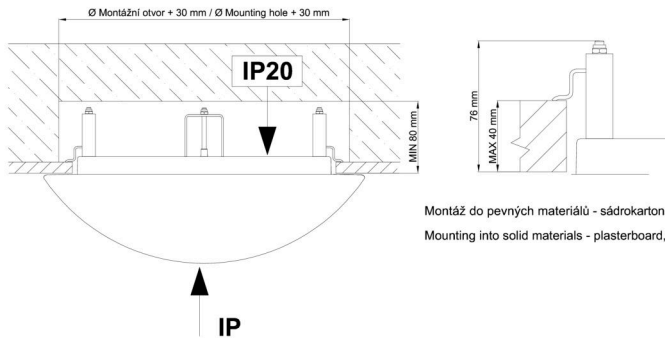

Technical

Types of luminaires	Sensor
Mounting type	semi-recessed
Base material	steel
Shade material	opal polymethyl methacrylate
Base color	white Ra9003
Shade color	white - black
Holding the shade	folding system
Mounting location	ceiling/wall
Width	300 mm
Length	300 mm
Height	60 mm
Diameter	ø 300 mm
mounting holes (diameter)	none
Installation wire (diameter)	2xØ16mm
Energy Class	D
Impact strength	IK04
Operating temperature	from -20°C to +30°C

Rozměry dutiny pro vestavné svítidlo [mm]:
Dimensions of cavity for recessed luminaire [mm]:

Montáž do pevných materiálů - sádkartón, dřevo.
Mounting into solid materials - plasterboard, wood.

Additional assortment: