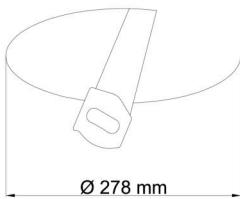

Logistic

EAN	8591728079147
Weight NTTO	1.35 Kg
Weight BTTO	1.55 Kg
Number of cartons	1 pcs
Package volume	0.017 m³
Package 1 width	0.31 m
Package 1 length	0.31 m
Package 1 height	0.18 m
Warranty*	60 months

*The warranty for the batteries is valid for 12 months from the date of purchase.

Installation dimensions: