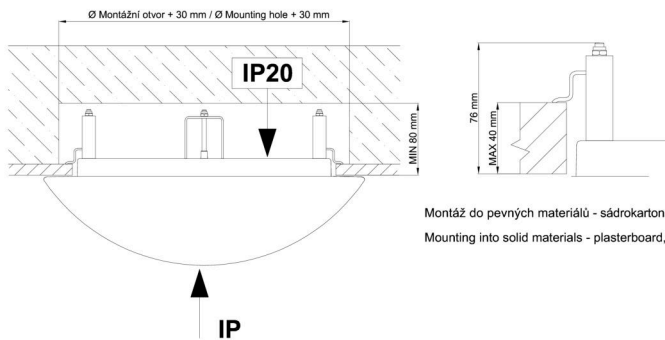

Technical

Types of luminaires	Classic on/off
Mounting type	semi-recessed
Base material	steel
Shade material	opal polymethyl methacrylate
Base color	white Ra9003
Shade color	white - black
Holding the shade	folding system
Mounting location	ceiling/wall
Width	300 mm
Length	300 mm
Height	60 mm
Diameter	ø 300 mm
mounting holes (diameter)	none
Installation wire (diameter)	2xØ16mm
Energy Class	D
Impact strength	IK04
Operating temperature	from -20°C to +30°C

Rozměry dutiny pro vestavné svítidlo [mm]:
Dimensions of cavity for recessed luminaire [mm]:

Montáž do pevných materiálů - sádkartón, dřevo.
Mounting into solid materials - plasterboard, wood.

Additional assortment: