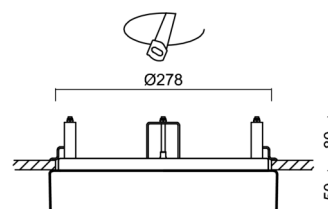

Technical

Types of luminaires	Classic on/off
Mounting type	semi-recessed
Base material	steel
Shade material	opal polymethyl methacrylate
Base color	white Ra9003
Shade color	white - black
Holding the shade	folding system
Mounting location	ceiling/wall
Width	300 mm
Length	300 mm
Height	60 mm
Diameter	ø 300 mm
mounting holes (diameter)	none
Installation wire (diameter)	2xØ16mm
Energy Class	D
Impact strength	IK04
Operating temperature	from -20°C to +30°C

Rozměry dutiny pro vestavné svítidlo [mm]:
Dimensions of cavity for recessed luminaire [mm]:

Montáž do pevných materiálů - sádkartón, dřevo.
Mounting into solid materials - plasterboard, wood.

Additional assortment: