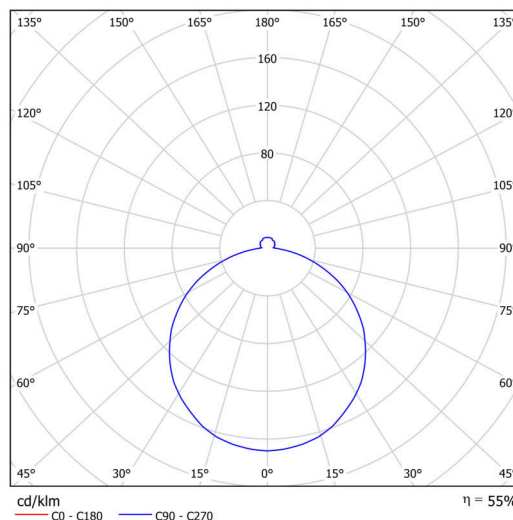

Luminous

Lum. flux of luminaire	1140 lm
Lum. flux of light source	2080 lm
Luminaire efficacy	87 lm/W
Temperature	4000 K
Rated life time LED L80/B10	100000 hours
CRI	Ra80
MacAdam	3
Blue light hazard	Risk group 0